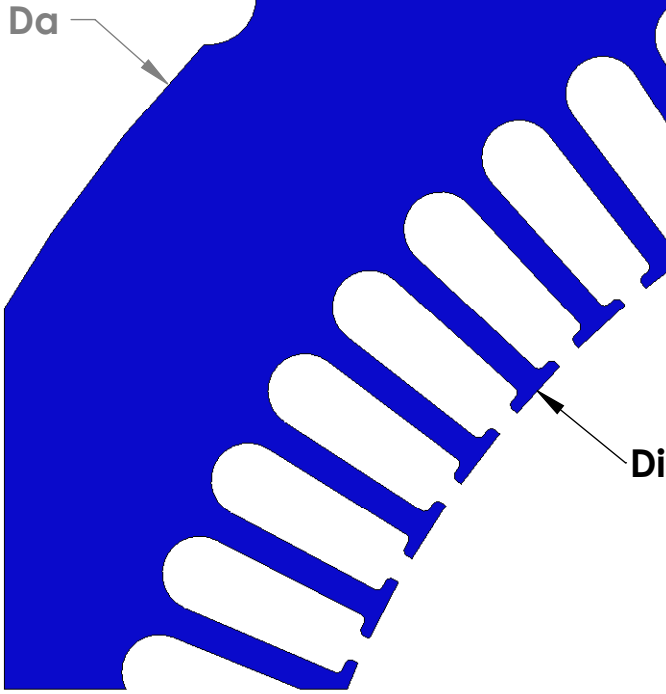

"MADE IN THE USA"

STATOR	SLOT C	CHARACTERISTICS			
		D _a	D _i	N	A
4177A		15.75	10.75	72	0.374

STATOR	SLOT D	CHARACTERISTICS			
		D _a	D _i	N	A
41770		15.75	10.75	72	0.281

NOTE: CORES ARE WELDED
NOT TO SCALE

MATERIAL: SILICON STEEL
DIMENSIONS: INCHES

REULAND ELECTRIC CO.
INDUSTRY, CA HOWELL, MI CINCINNATI, OH

www.reuland.com

Copyright © 2010 Reuland Electric Co. All Rights Reserved.