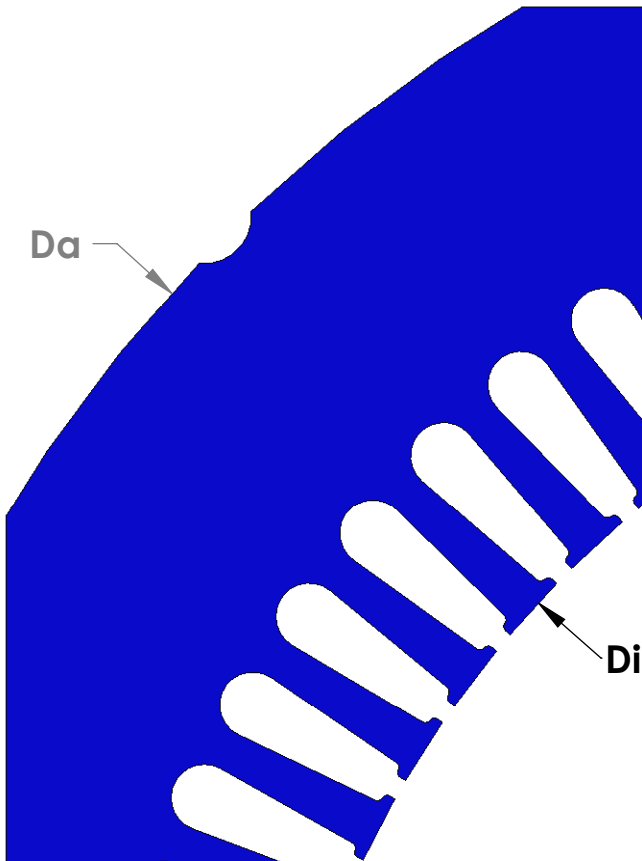

"MADE IN THE USA"

STATOR	SLOT C	CHARACTERISTICS			
		D _a	D _i	N	A
4177A		15.75	10.75	72	0.374

STATOR	SLOT D	CHARACTERISTICS			
		D _a	D _i	N	A
41770		15.75	10.75	72	0.281

NOTE: CORES ARE WELDED
NOT TO SCALE

MATERIAL: SILICON STEEL
DIMENSIONS: INCHES

REULAND ELECTRIC CO.
INDUSTRY, CA HOWELL, MI CINCINNATI, OH

www.reuland.com

Copyright © 2010 Reuland Electric Co. All Rights Reserved.