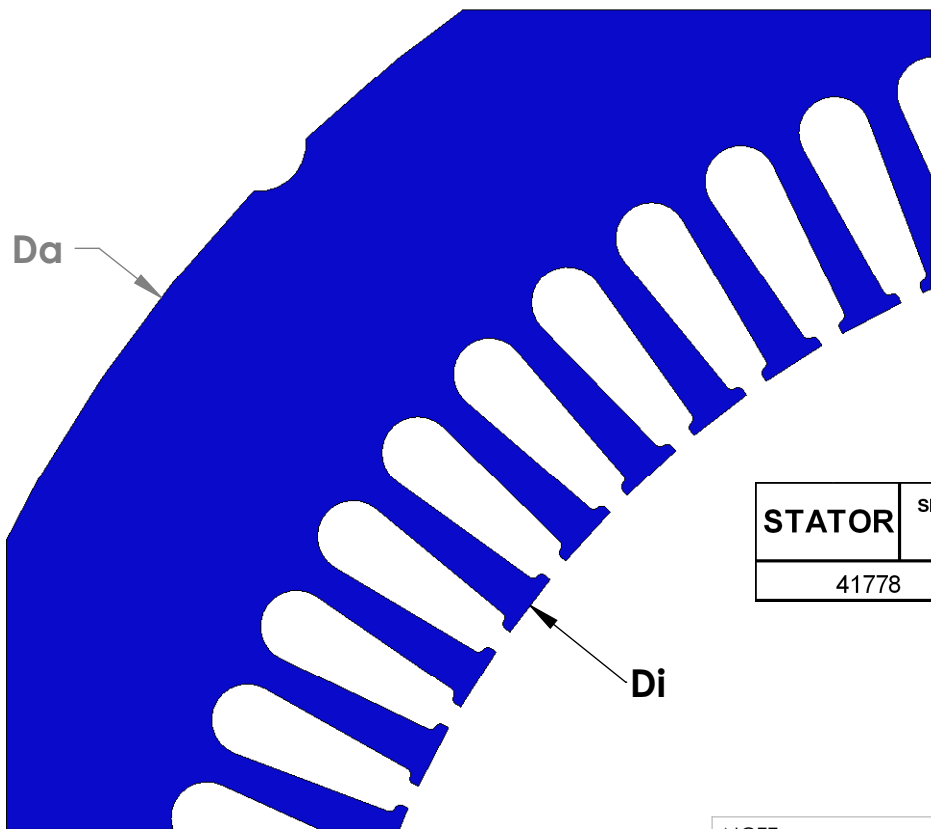

"MADE IN THE USA"

STATOR	SLOT E	CHARACTERISTICS			
		D _a	D _i	N	A
41776		15.75	10.75	48	0.504

STATOR	SLOT V	CHARACTERISTICS			
		D _a	D _i	N	A
41778		15.75	10.75	72	0.327

NOTE: CORES ARE WELDED
NOT TO SCALE

MATERIAL: SILICON STEEL
DIMENSIONS: INCHES

REULAND ELECTRIC CO.
INDUSTRY, CA HOWELL, MI CINCINNATI, OH

www.reuland.com

Copyright © 2010 Reuland Electric Co. All Rights Reserved.