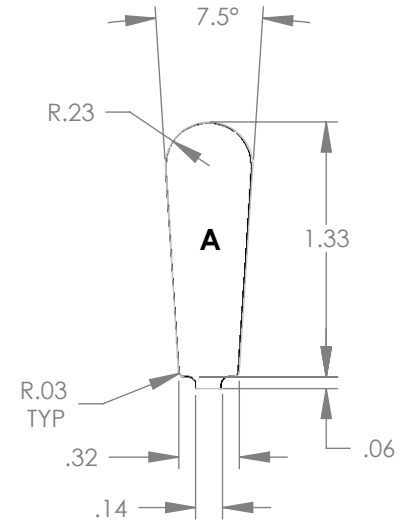

"MADE IN THE USA"

STATOR	SLOT E	CHARACTERISTICS			
		D _a	D _i	N	A
41776		15.75	10.75	48	0.504

STATOR	SLOT V	CHARACTERISTICS			
		D _a	D _i	N	A
41778		15.75	10.75	72	0.327

NOTE: CORES ARE WELDED
NOT TO SCALE

MATERIAL: SILICON STEEL
DIMENSIONS: INCHES

REULAND ELECTRIC CO.
INDUSTRY, CA HOWELL, MI CINCINNATI, OH

www.reuland.com

Copyright © 2010 Reuland Electric Co. All Rights Reserved.