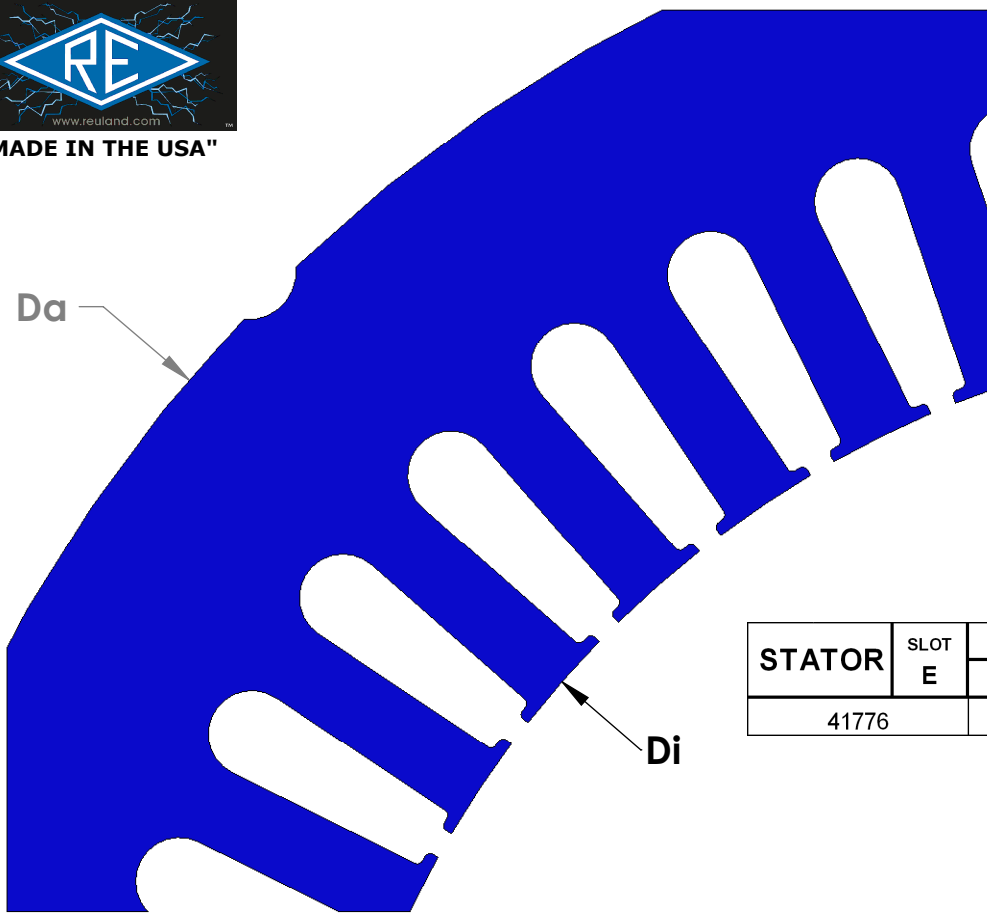

"MADE IN THE USA"

STATOR	SLOT E	CHARACTERISTICS			
		D _a	D _i	N	A
41776		15.75	10.75	48	0.504

STATOR	SLOT V	CHARACTERISTICS			
		D _a	D _i	N	A
41778		15.75	10.75	72	0.327

NOTE: CORES ARE WELDED
NOT TO SCALE

MATERIAL: SILICON STEEL
DIMENSIONS: INCHES

REULAND ELECTRIC CO.
INDUSTRY, CA HOWELL, MI CINCINNATI, OH

www.reuland.com

Copyright © 2010 Reuland Electric Co. All Rights Reserved.