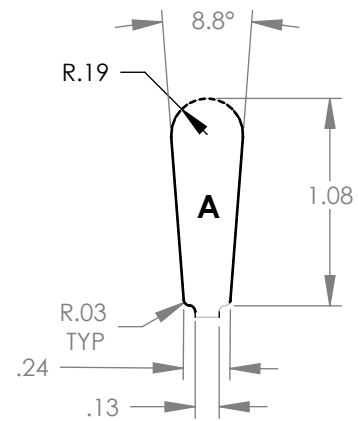

"MADE IN THE USA"

STATOR	SLOT E	CHARACTERISTICS			
		D _a	D _i	N	A
41776		15.75	10.75	48	0.504

STATOR	SLOT V	CHARACTERISTICS			
		D _a	D _i	N	A
41778		15.75	10.75	72	0.327

NOTE: CORES ARE WELDED
NOT TO SCALE

MATERIAL: SILICON STEEL
DIMENSIONS: INCHES

REULAND ELECTRIC CO.
INDUSTRY, CA HOWELL, MI CINCINNATI, OH

www.reuland.com

Copyright © 2010 Reuland Electric Co. All Rights Reserved.