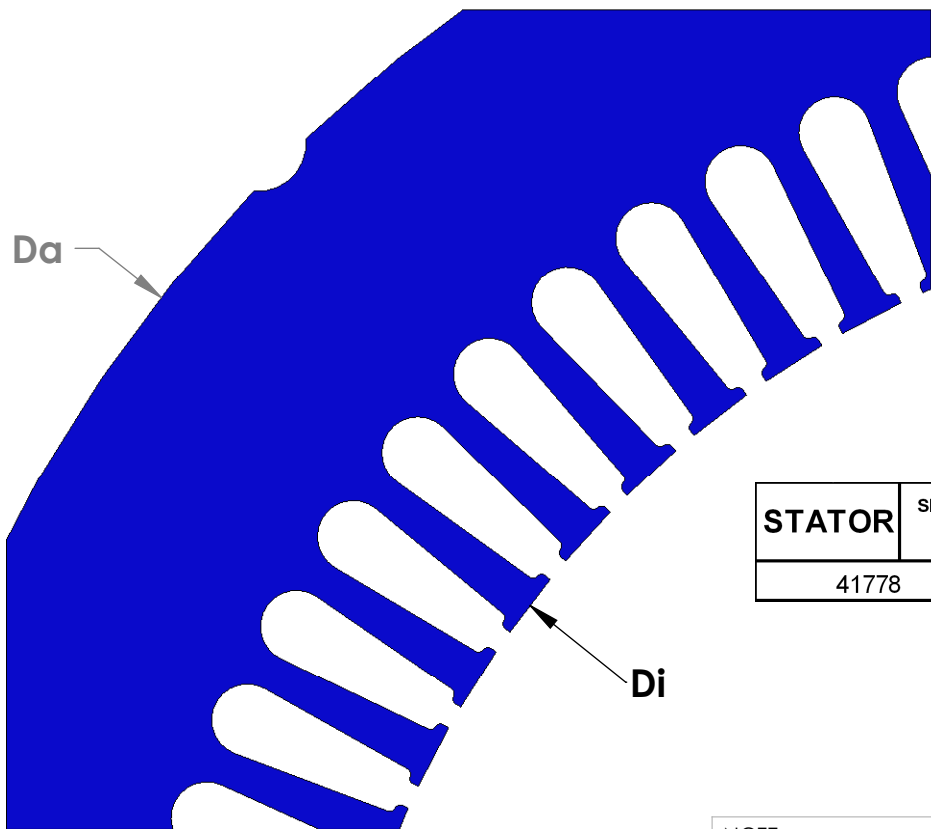

"MADE IN THE USA"

STATOR	SLOT E	CHARACTERISTICS			
		D <sub>a</sub>	D <sub>i</sub>	N	A
41776		15.75	10.75	48	0.504

STATOR	SLOT V	CHARACTERISTICS			
		D <sub>a</sub>	D <sub>i</sub>	N	A
41778		15.75	10.75	72	0.327

NOTE: CORES ARE WELDED  
NOT TO SCALE

MATERIAL: SILICON STEEL  
DIMENSIONS: INCHES

**REULAND ELECTRIC CO.**  
INDUSTRY, CA HOWELL, MI CINCINNATI, OH

[www.reuland.com](http://www.reuland.com)

Copyright © 2010 Reuland Electric Co. All Rights Reserved.