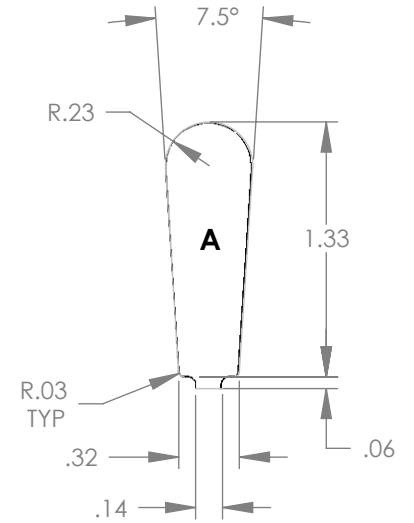

"MADE IN THE USA"

STATOR	SLOT E	CHARACTERISTICS			
		D <sub>a</sub>	D <sub>i</sub>	N	A
41776		15.75	10.75	48	0.504

STATOR	SLOT V	CHARACTERISTICS			
		D <sub>a</sub>	D <sub>i</sub>	N	A
41778		15.75	10.75	72	0.327

NOTE: CORES ARE WELDED  
NOT TO SCALE

MATERIAL: SILICON STEEL  
DIMENSIONS: INCHES

**REULAND ELECTRIC CO.**  
INDUSTRY, CA HOWELL, MI CINCINNATI, OH

[www.reuland.com](http://www.reuland.com)

Copyright © 2010 Reuland Electric Co. All Rights Reserved.