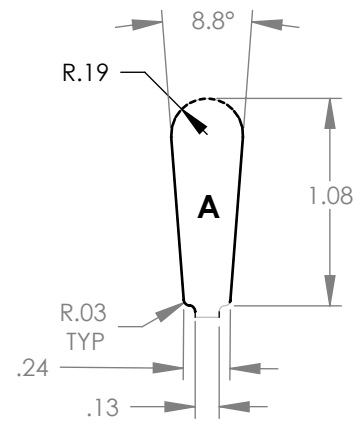

"MADE IN THE USA"

STATOR	SLOT E	CHARACTERISTICS			
		D <sub>a</sub>	D <sub>i</sub>	N	A
41776		15.75	10.75	48	0.504

STATOR	SLOT V	CHARACTERISTICS			
		D <sub>a</sub>	D <sub>i</sub>	N	A
41778		15.75	10.75	72	0.327

NOTE: CORES ARE WELDED  
NOT TO SCALE

MATERIAL: SILICON STEEL  
DIMENSIONS: INCHES

**REULAND ELECTRIC CO.**  
INDUSTRY, CA HOWELL, MI CINCINNATI, OH

[www.reuland.com](http://www.reuland.com)

Copyright © 2010 Reuland Electric Co. All Rights Reserved.