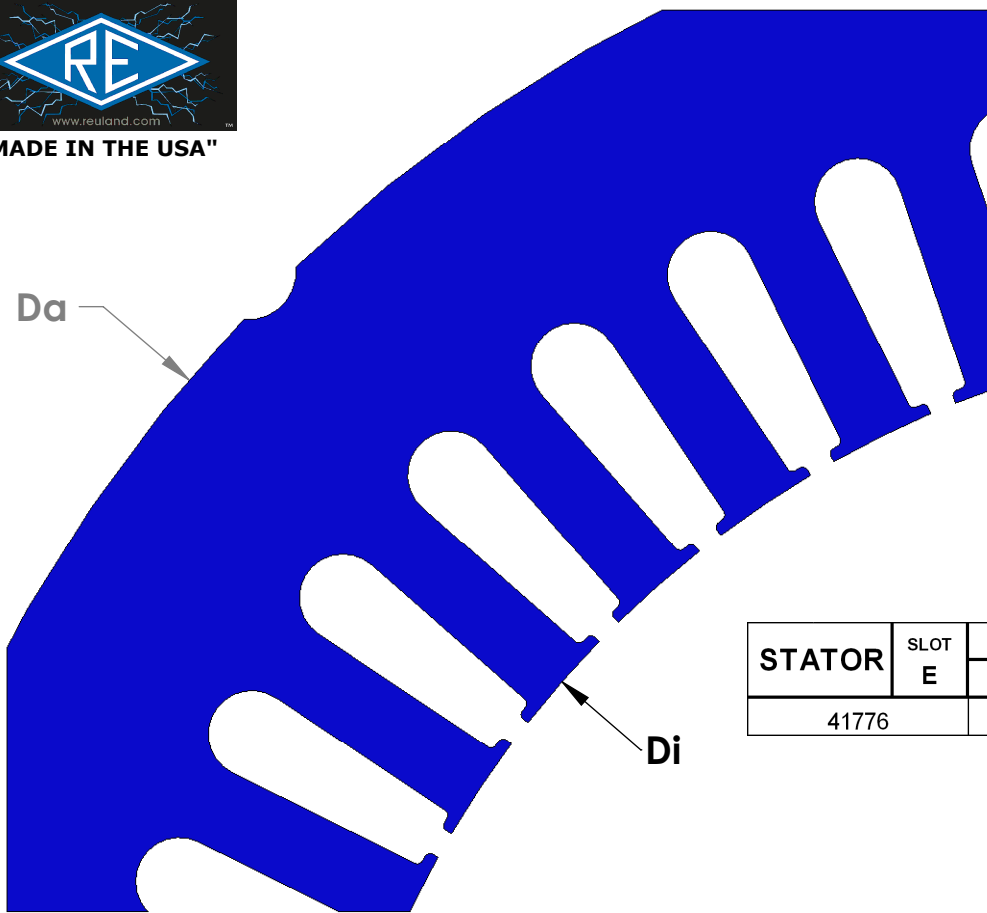

"MADE IN THE USA"

STATOR	SLOT E	CHARACTERISTICS			
		D <sub>a</sub>	D <sub>i</sub>	N	A
41776		15.75	10.75	48	0.504

STATOR	SLOT V	CHARACTERISTICS			
		D <sub>a</sub>	D <sub>i</sub>	N	A
41778		15.75	10.75	72	0.327

NOTE: CORES ARE WELDED  
NOT TO SCALE

MATERIAL: SILICON STEEL  
DIMENSIONS: INCHES

**REULAND ELECTRIC CO.**  
INDUSTRY, CA HOWELL, MI CINCINNATI, OH

[www.reuland.com](http://www.reuland.com)

Copyright © 2010 Reuland Electric Co. All Rights Reserved.