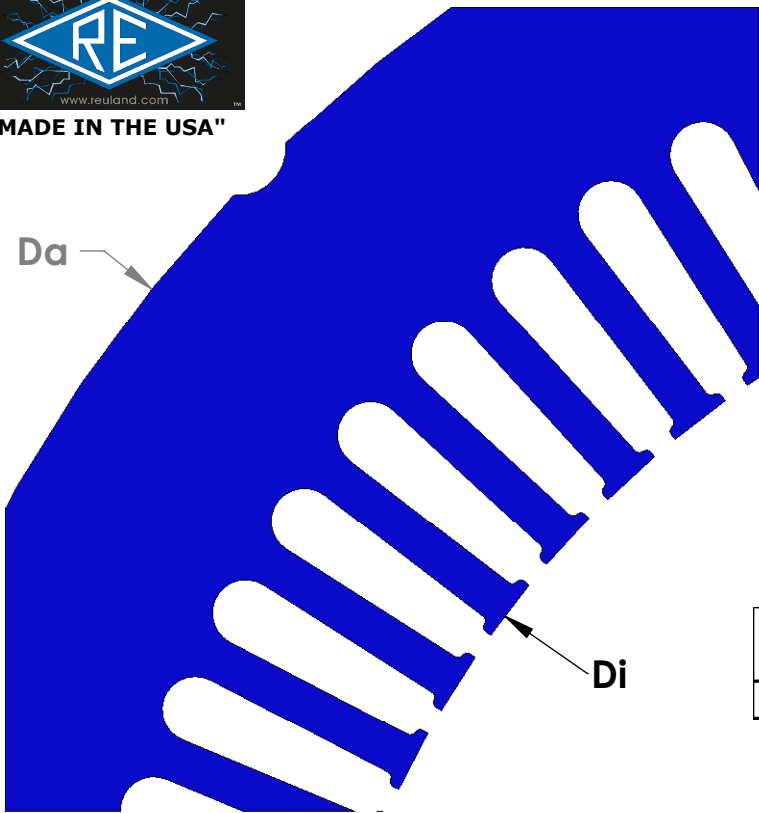

"MADE IN THE USA"

STATOR	SLOT M	CHARACTERISTICS			
		D _a	D _i	N	A
41771		15.75	10.75	72	0.368

STATOR	SLOT N	CHARACTERISTICS			
		D _a	D _i	N	A
41772		15.75	10.75	72	0.470