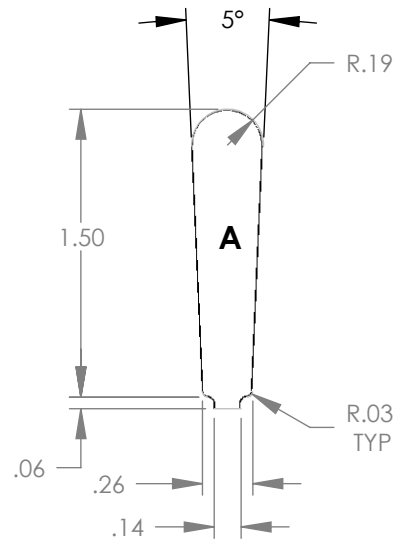

"MADE IN THE USA"

STATOR	SLOT M	CHARACTERISTICS			
		D _a	D _i	N	A
41771		15.75	10.75	72	0.368

STATOR	SLOT N	CHARACTERISTICS			
		D _a	D _i	N	A
41772		15.75	10.75	72	0.470