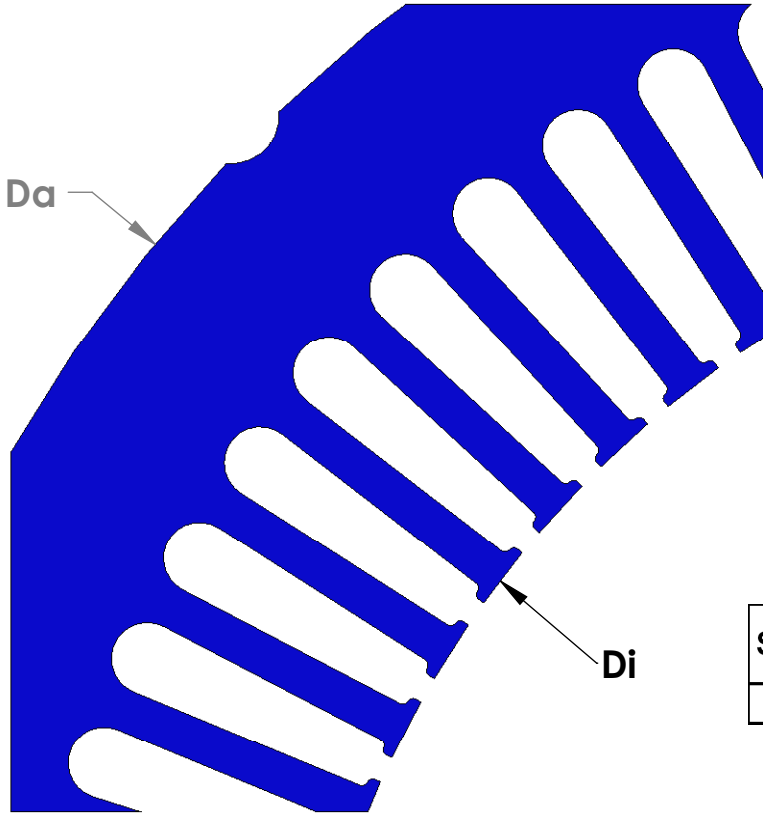

"MADE IN THE USA"

STATOR	SLOT M	CHARACTERISTICS			
		D _a	D _i	N	A
41771		15.75	10.75	72	0.368

STATOR	SLOT N	CHARACTERISTICS			
		D _a	D _i	N	A
41772		15.75	10.75	72	0.470