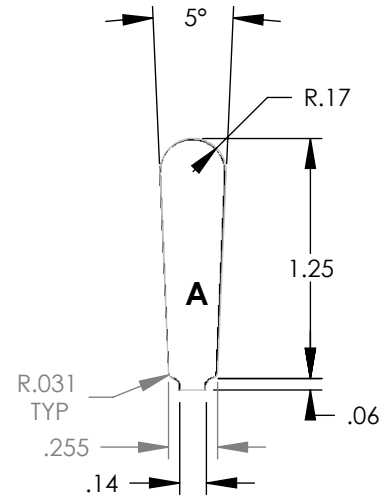

"MADE IN THE USA"

STATOR	SLOT M	CHARACTERISTICS			
		D _a	D _i	N	A
41771		15.75	10.75	72	0.368

STATOR	SLOT N	CHARACTERISTICS			
		D _a	D _i	N	A
41772		15.75	10.75	72	0.470