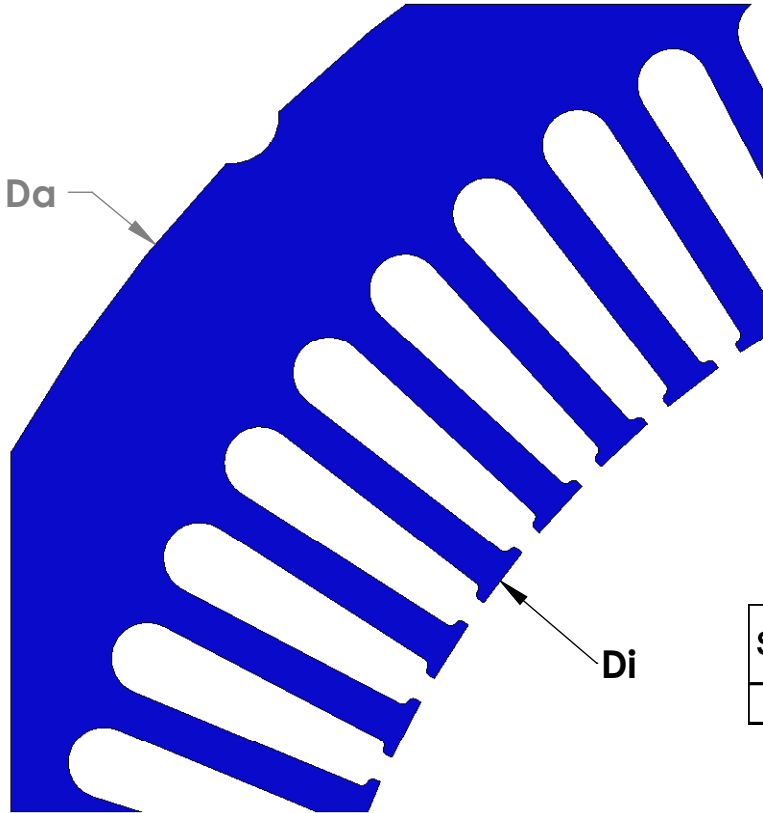

"MADE IN THE USA"

STATOR	SLOT M	CHARACTERISTICS			
		D _a	D _i	N	A
41771		15.75	10.75	72	0.368

STATOR	SLOT N	CHARACTERISTICS			
		D _a	D _i	N	A
41772		15.75	10.75	72	0.470

NOTE: CORES ARE WELDED
NOT TO SCALE

MATERIAL: SILICON STEEL
DIMENSIONS: INCHES

REULAND ELECTRIC CO.
INDUSTRY, CA HOWELL, MI CINCINNATI, OH

www.reuland.com

Copyright © 2010 Reuland Electric Co. All Rights Reserved.