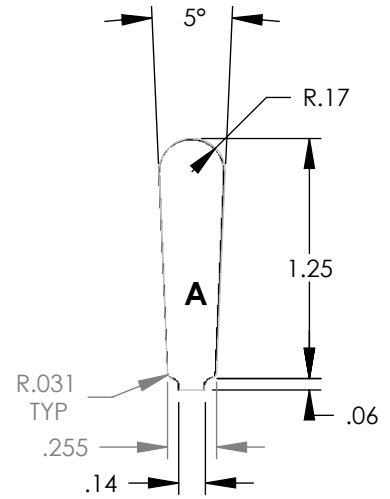

"MADE IN THE USA"

STATOR	SLOT M	CHARACTERISTICS			
		D _a	D _i	N	A
41771		15.75	10.75	72	0.368

STATOR	SLOT N	CHARACTERISTICS			
		D _a	D _i	N	A
41772		15.75	10.75	72	0.470

NOTE: CORES ARE WELDED
NOT TO SCALE

MATERIAL: SILICON STEEL
DIMENSIONS: INCHES

REULAND ELECTRIC CO.
INDUSTRY, CA HOWELL, MI CINCINNATI, OH

www.reuland.com

Copyright © 2010 Reuland Electric Co. All Rights Reserved.