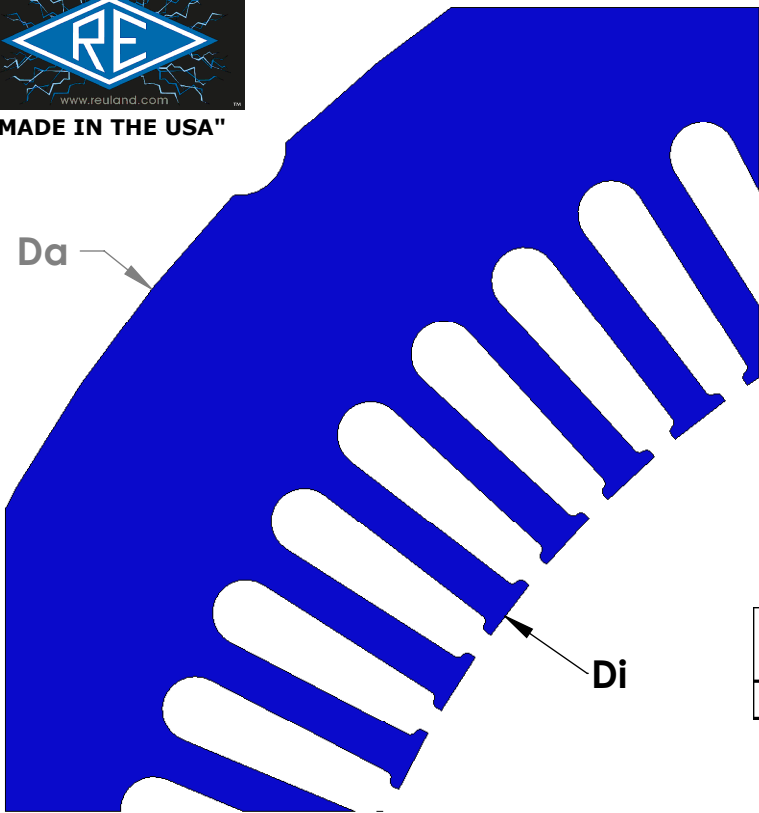

"MADE IN THE USA"

STATOR	SLOT M	CHARACTERISTICS			
		D _a	D _i	N	A
41771		15.75	10.75	72	0.368

STATOR	SLOT N	CHARACTERISTICS			
		D _a	D _i	N	A
41772		15.75	10.75	72	0.470

NOTE: CORES ARE WELDED
NOT TO SCALE

MATERIAL: SILICON STEEL
DIMENSIONS: INCHES

REULAND ELECTRIC CO.
INDUSTRY, CA HOWELL, MI CINCINNATI, OH

www.reuland.com

Copyright © 2010 Reuland Electric Co. All Rights Reserved.