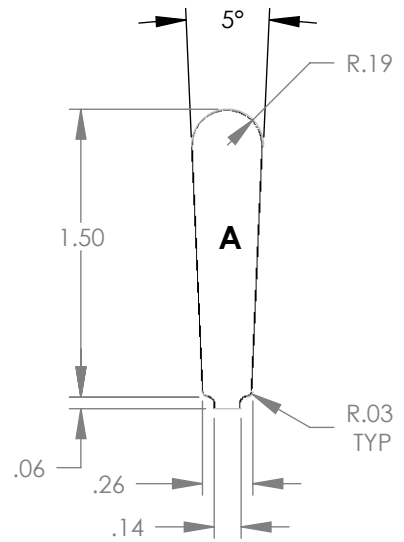

"MADE IN THE USA"

STATOR	SLOT M	CHARACTERISTICS			
		D _a	D _i	N	A
41771		15.75	10.75	72	0.368

STATOR	SLOT N	CHARACTERISTICS			
		D _a	D _i	N	A
41772		15.75	10.75	72	0.470

NOTE: CORES ARE WELDED
NOT TO SCALE

MATERIAL: SILICON STEEL
DIMENSIONS: INCHES

REULAND ELECTRIC CO.
INDUSTRY, CA HOWELL, MI CINCINNATI, OH

www.reuland.com

Copyright © 2010 Reuland Electric Co. All Rights Reserved.