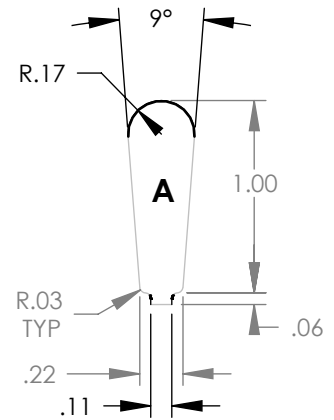

"MADE IN THE USA"

STATOR	SLOT C	CHARACTERISTICS			
		D _a	D _i	N	A
4177A		15.75	10.75	72	0.374

STATOR	SLOT D	CHARACTERISTICS			
		D _a	D _i	N	A
41770		15.75	10.75	72	0.281

NOTE: CORES ARE WELDED
NOT TO SCALE

MATERIAL: SILICON STEEL
DIMENSIONS: INCHES

REULAND ELECTRIC CO.
INDUSTRY, CA HOWELL, MI CINCINNATI, OH

www.reuland.com

Copyright © 2010 Reuland Electric Co. All Rights Reserved.