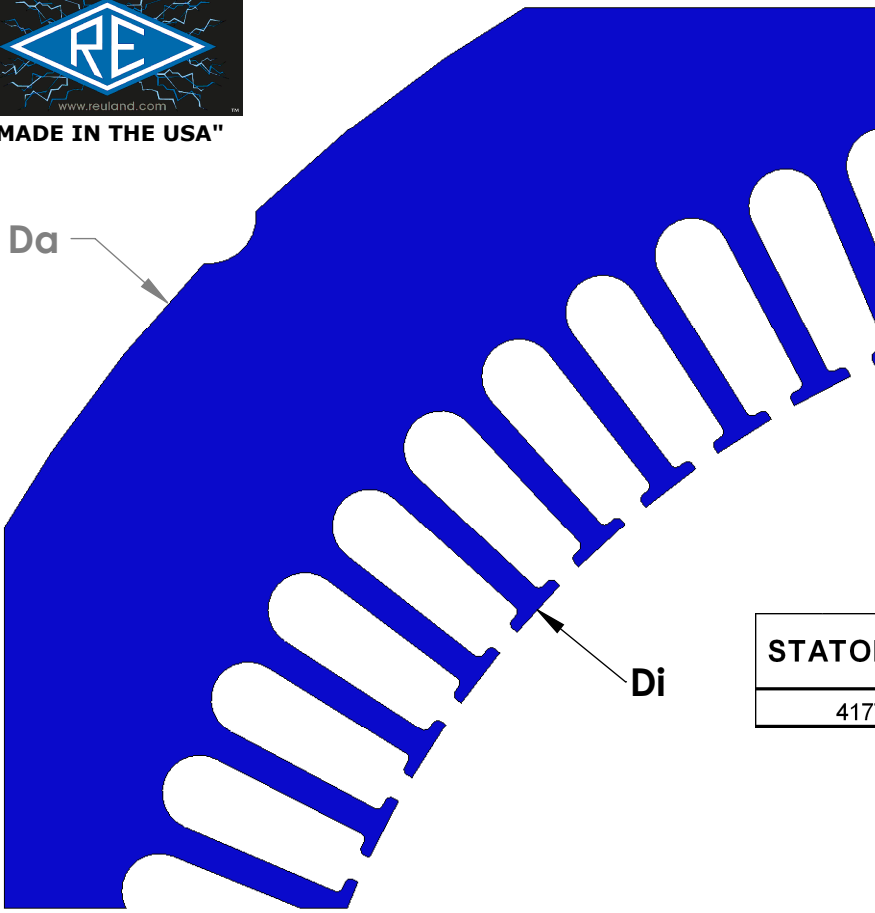

"MADE IN THE USA"

STATOR	SLOT C	CHARACTERISTICS			
		D _a	D _i	N	A
4177A		15.75	10.75	72	0.374

STATOR	SLOT D	CHARACTERISTICS			
		D _a	D _i	N	A
41770		15.75	10.75	72	0.281

NOTE: CORES ARE WELDED
NOT TO SCALE

MATERIAL: SILICON STEEL
DIMENSIONS: INCHES

REULAND ELECTRIC CO.
INDUSTRY, CA HOWELL, MI CINCINNATI, OH

www.reuland.com

Copyright © 2010 Reuland Electric Co. All Rights Reserved.