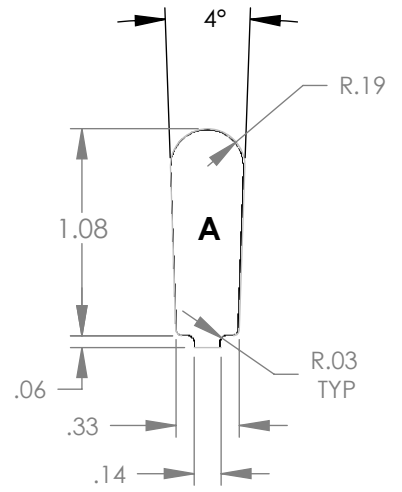

"MADE IN THE USA"

STATOR	SLOT C	CHARACTERISTICS			
		D _a	D _i	N	A
4177A		15.75	10.75	72	0.374

STATOR	SLOT D	CHARACTERISTICS			
		D _a	D _i	N	A
41770		15.75	10.75	72	0.281

NOTE: CORES ARE WELDED
NOT TO SCALE

MATERIAL: SILICON STEEL
DIMENSIONS: INCHES

REULAND ELECTRIC CO.
INDUSTRY, CA HOWELL, MI CINCINNATI, OH

www.reuland.com

Copyright © 2010 Reuland Electric Co. All Rights Reserved.