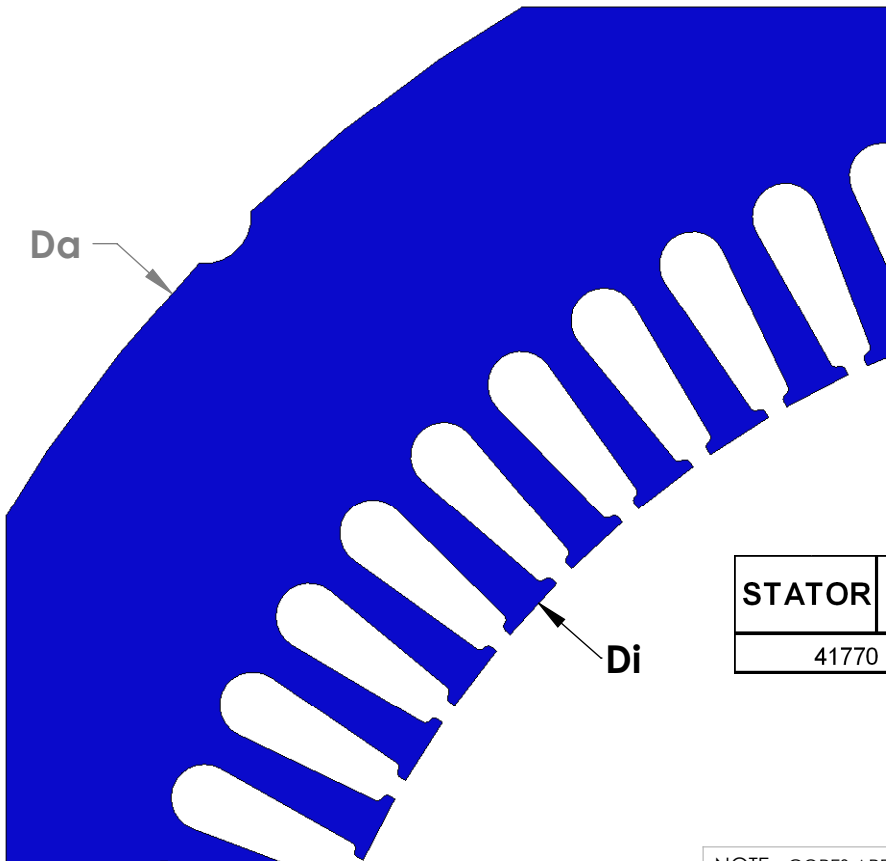

"MADE IN THE USA"

STATOR	SLOT C	CHARACTERISTICS			
		D _a	D _i	N	A
4177A		15.75	10.75	72	0.374

STATOR	SLOT D	CHARACTERISTICS			
		D _a	D _i	N	A
41770		15.75	10.75	72	0.281

NOTE: CORES ARE WELDED
NOT TO SCALE

MATERIAL: SILICON STEEL
DIMENSIONS: INCHES

REULAND ELECTRIC CO.
INDUSTRY, CA HOWELL, MI CINCINNATI, OH

www.reuland.com

Copyright © 2010 Reuland Electric Co. All Rights Reserved.