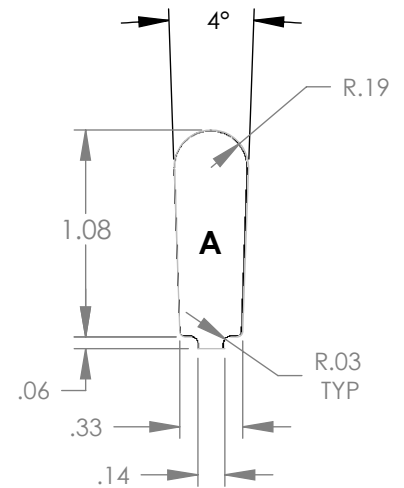

"MADE IN THE USA"

STATOR	SLOT C	CHARACTERISTICS			
		D <sub>a</sub>	D <sub>i</sub>	N	A
41769		15.75	9.38	48	0.374

STATOR	SLOT C	CHARACTERISTICS			
		D <sub>a</sub>	D <sub>i</sub>	N	A
41763		15.75	9.38	54	0.374

NOTE: CORES ARE WELDED  
NOT TO SCALE

MATERIAL: SILICON STEEL  
DIMENSIONS: INCHES

**REULAND ELECTRIC CO.**  
INDUSTRY, CA HOWELL, MI CINCINNATI, OH

[www.reuland.com](http://www.reuland.com)

Copyright © 2010 Reuland Electric Co. All Rights Reserved.