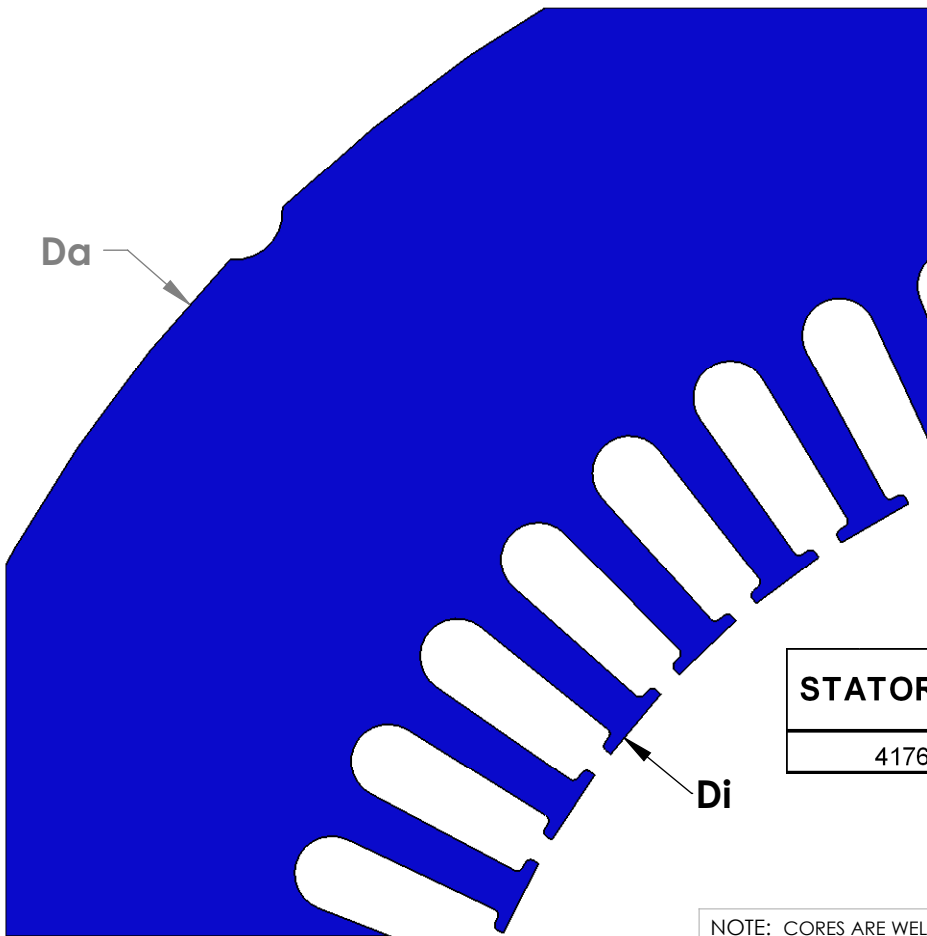

"MADE IN THE USA"

STATOR	SLOT C	CHARACTERISTICS			
		D <sub>a</sub>	D <sub>i</sub>	N	A
41769		15.75	9.38	48	0.374

STATOR	SLOT C	CHARACTERISTICS			
		D <sub>a</sub>	D <sub>i</sub>	N	A
41763		15.75	9.38	54	0.374

NOTE: CORES ARE WELDED  
NOT TO SCALE

MATERIAL: SILICON STEEL  
DIMENSIONS: INCHES

**REULAND ELECTRIC CO.**  
INDUSTRY, CA HOWELL, MI CINCINNATI, OH

[www.reuland.com](http://www.reuland.com)

Copyright © 2010 Reuland Electric Co. All Rights Reserved.