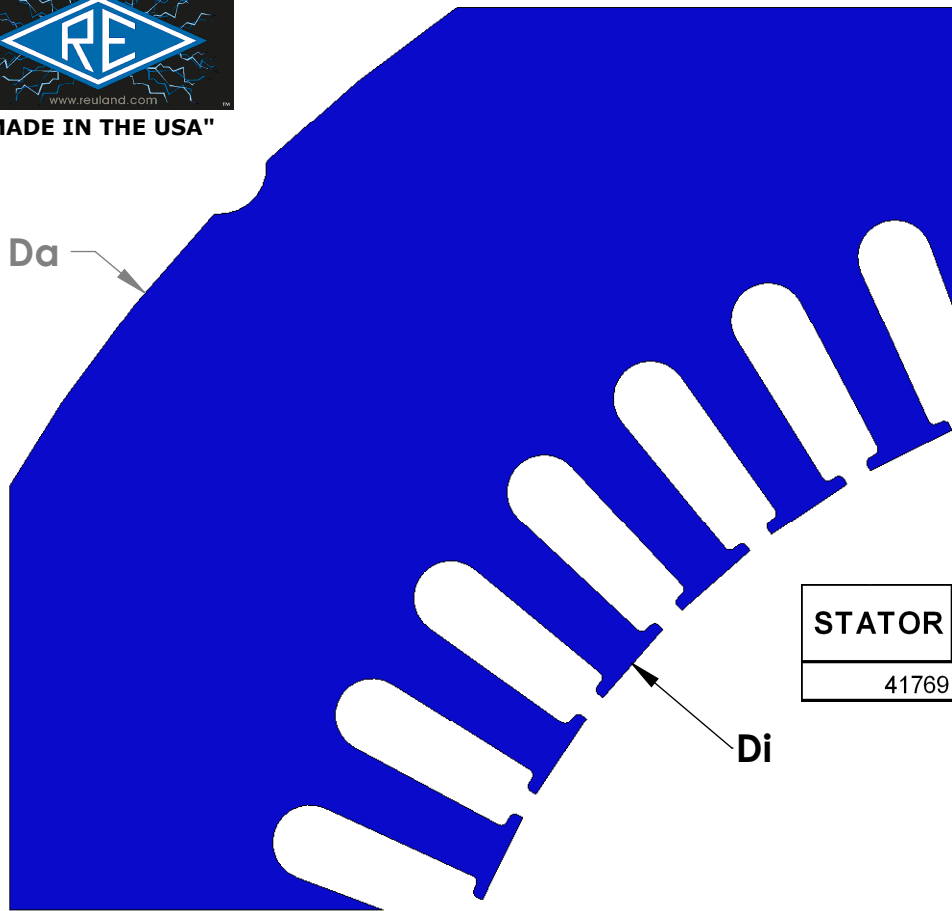

"MADE IN THE USA"

STATOR	SLOT C	CHARACTERISTICS			
		D <sub>a</sub>	D <sub>i</sub>	N	A
41769		15.75	9.38	48	0.374

STATOR	SLOT C	CHARACTERISTICS			
		D <sub>a</sub>	D <sub>i</sub>	N	A
41763		15.75	9.38	54	0.374

NOTE: CORES ARE WELDED  
NOT TO SCALE

MATERIAL: SILICON STEEL  
DIMENSIONS: INCHES

**REULAND ELECTRIC CO.**  
INDUSTRY, CA HOWELL, MI CINCINNATI, OH

[www.reuland.com](http://www.reuland.com)

Copyright © 2010 Reuland Electric Co. All Rights Reserved.