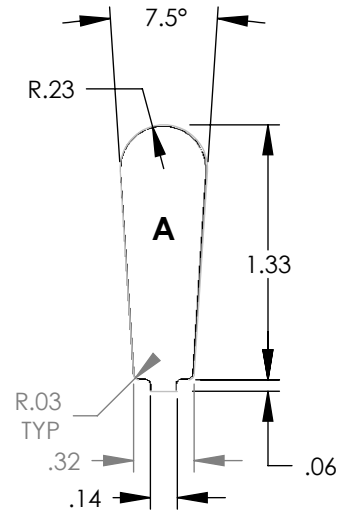

"MADE IN THE USA"

Da

Di

STATOR	SLOT D	CHARACTERISTICS			
		D _a	D _i	N	A
41765		15.75	9.38	54	0.281

Da

Di

STATOR	SLOT E	CHARACTERISTICS			
		D _a	D _i	N	A
41766		15.75	9.38	48	0.504

NOTE: CORES ARE WELDED
NOT TO SCALE

MATERIAL: SILICON STEEL
DIMENSIONS: INCHES

REULAND ELECTRIC CO.
INDUSTRY, CA HOWELL, MI CINCINNATI, OH

www.reuland.com

Copyright © 2010 Reuland Electric Co. All Rights Reserved.