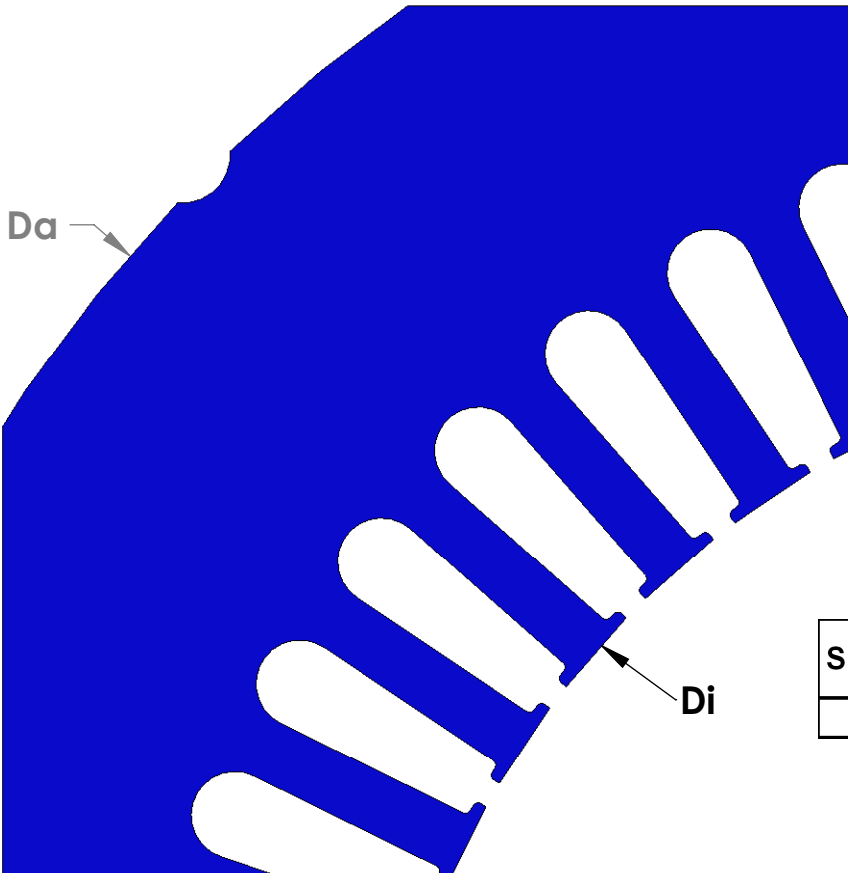

"MADE IN THE USA"

Da

Di

STATOR	SLOT D	CHARACTERISTICS			
		D _a	D _i	N	A
41765		15.75	9.38	54	0.281

Da

Di

STATOR	SLOT E	CHARACTERISTICS			
		D _a	D _i	N	A
41766		15.75	9.38	48	0.504

NOTE: CORES ARE WELDED
NOT TO SCALE

MATERIAL: SILICON STEEL
DIMENSIONS: INCHES

REULAND ELECTRIC CO.
INDUSTRY, CA HOWELL, MI CINCINNATI, OH

www.reuland.com

Copyright © 2010 Reuland Electric Co. All Rights Reserved.