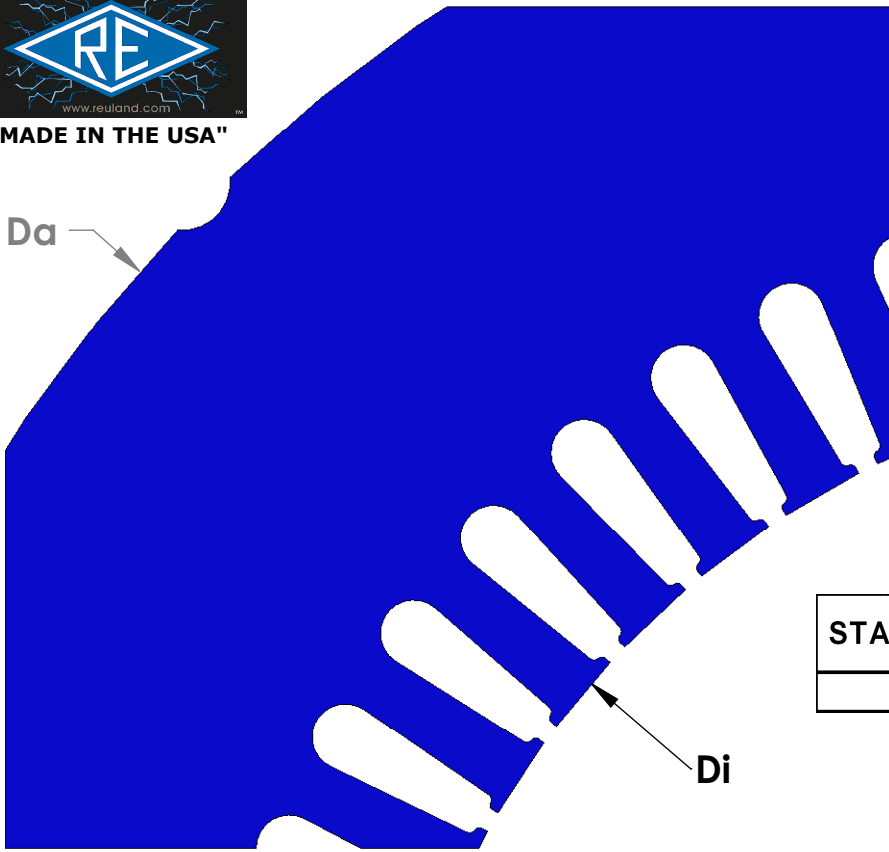

"MADE IN THE USA"

Da

Di

STATOR	SLOT D	CHARACTERISTICS			
		D _a	D _i	N	A
41765		15.75	9.38	54	0.281

Da

Di

STATOR	SLOT E	CHARACTERISTICS			
		D _a	D _i	N	A
41766		15.75	9.38	48	0.504

NOTE: CORES ARE WELDED
NOT TO SCALE

MATERIAL: SILICON STEEL
DIMENSIONS: INCHES

REULAND ELECTRIC CO.
INDUSTRY, CA HOWELL, MI CINCINNATI, OH

www.reuland.com

Copyright © 2010 Reuland Electric Co. All Rights Reserved.