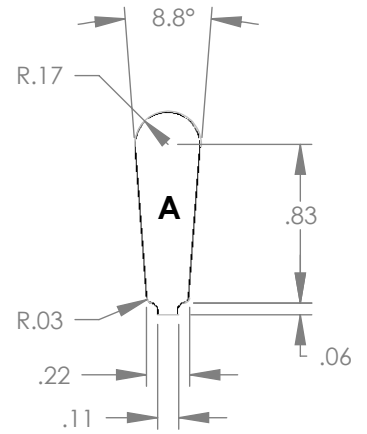

"MADE IN THE USA"

Da

Di

STATOR	SLOT D	CHARACTERISTICS			
		D _a	D _i	N	A
41765		15.75	9.38	54	0.281

Da

Di

STATOR	SLOT E	CHARACTERISTICS			
		D _a	D _i	N	A
41766		15.75	9.38	48	0.504

NOTE: CORES ARE WELDED
NOT TO SCALE

MATERIAL: SILICON STEEL
DIMENSIONS: INCHES

REULAND ELECTRIC CO.
INDUSTRY, CA HOWELL, MI CINCINNATI, OH

www.reuland.com

Copyright © 2010 Reuland Electric Co. All Rights Reserved.