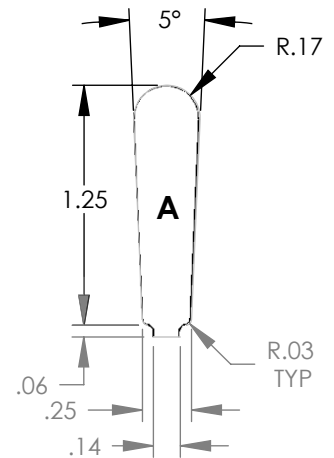

"MADE IN THE USA"

STATOR	SLOT M	CHARACTERISTICS			
		D <sub>a</sub>	D <sub>i</sub>	N	A
41764		15.75	9.38	48	0.368

STATOR	SLOT M	CHARACTERISTICS			
		D <sub>a</sub>	D <sub>i</sub>	N	A
41761		15.75	9.38	72	0.368

NOTE: CORES ARE WELDED  
NOT TO SCALE

MATERIAL: SILICON STEEL  
DIMENSIONS: INCHES

**REULAND ELECTRIC CO.**  
INDUSTRY, CA HOWELL, MI CINCINNATI, OH

[www.reuland.com](http://www.reuland.com)

Copyright © 2010 Reuland Electric Co. All Rights Reserved.