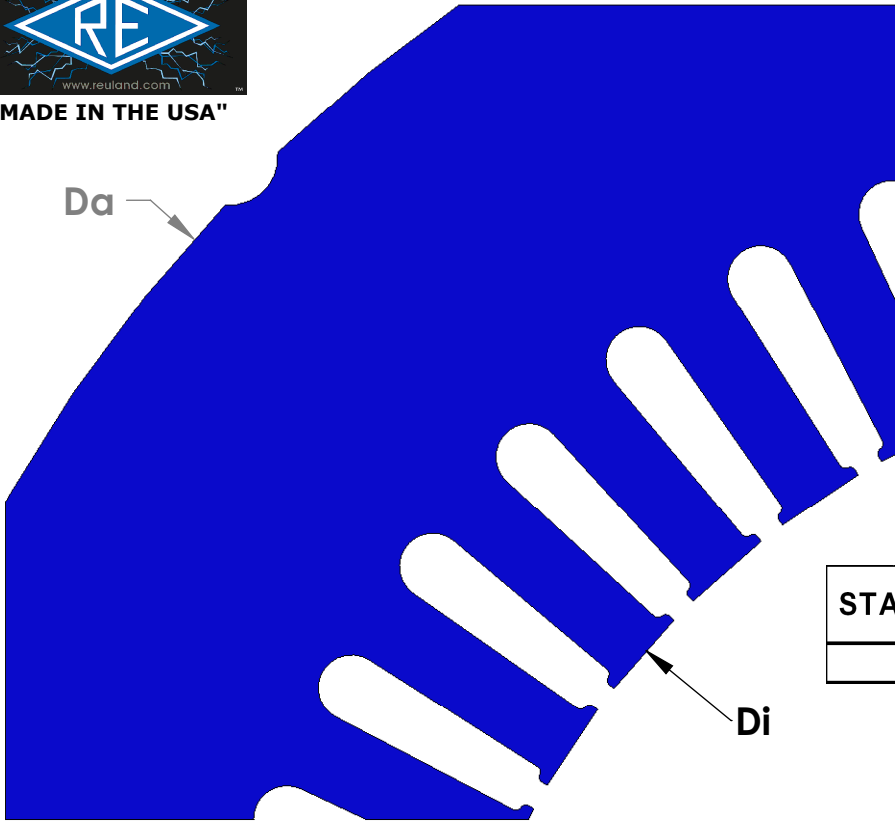

"MADE IN THE USA"

STATOR	SLOT M	CHARACTERISTICS			
		D <sub>a</sub>	D <sub>i</sub>	N	A
41764		15.75	9.38	48	0.368

STATOR	SLOT M	CHARACTERISTICS			
		D <sub>a</sub>	D <sub>i</sub>	N	A
41761		15.75	9.38	72	0.368

NOTE: CORES ARE WELDED  
NOT TO SCALE

MATERIAL: SILICON STEEL  
DIMENSIONS: INCHES

**REULAND ELECTRIC CO.**  
INDUSTRY, CA HOWELL, MI CINCINNATI, OH

[www.reuland.com](http://www.reuland.com)

Copyright © 2010 Reuland Electric Co. All Rights Reserved.