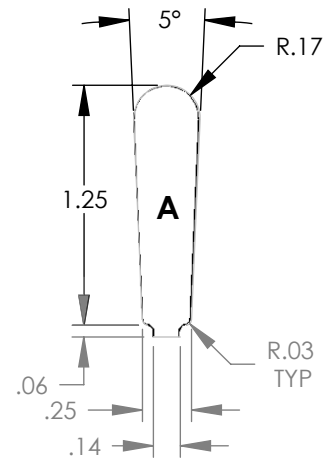

"MADE IN THE USA"

STATOR	SLOT M	CHARACTERISTICS			
		D <sub>a</sub>	D <sub>i</sub>	N	A
41764		15.75	9.38	48	0.368

STATOR	SLOT M	CHARACTERISTICS			
		D <sub>a</sub>	D <sub>i</sub>	N	A
41761		15.75	9.38	72	0.368

NOTE: CORES ARE WELDED  
NOT TO SCALE

MATERIAL: SILICON STEEL  
DIMENSIONS: INCHES

**REULAND ELECTRIC CO.**  
INDUSTRY, CA HOWELL, MI CINCINNATI, OH

[www.reuland.com](http://www.reuland.com)

Copyright © 2010 Reuland Electric Co. All Rights Reserved.