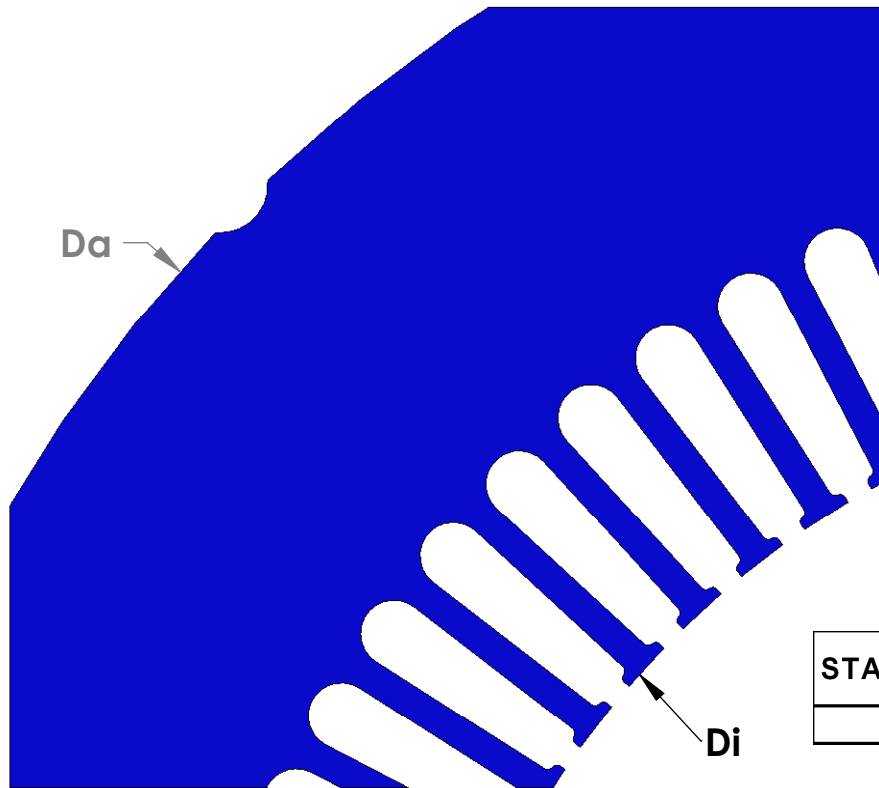

"MADE IN THE USA"

STATOR	SLOT M	CHARACTERISTICS			
		D <sub>a</sub>	D <sub>i</sub>	N	A
41764		15.75	9.38	48	0.368

STATOR	SLOT M	CHARACTERISTICS			
		D <sub>a</sub>	D <sub>i</sub>	N	A
41761		15.75	9.38	72	0.368

NOTE: CORES ARE WELDED  
NOT TO SCALE

MATERIAL: SILICON STEEL  
DIMENSIONS: INCHES

**REULAND ELECTRIC CO.**  
INDUSTRY, CA HOWELL, MI CINCINNATI, OH

[www.reuland.com](http://www.reuland.com)

Copyright © 2010 Reuland Electric Co. All Rights Reserved.