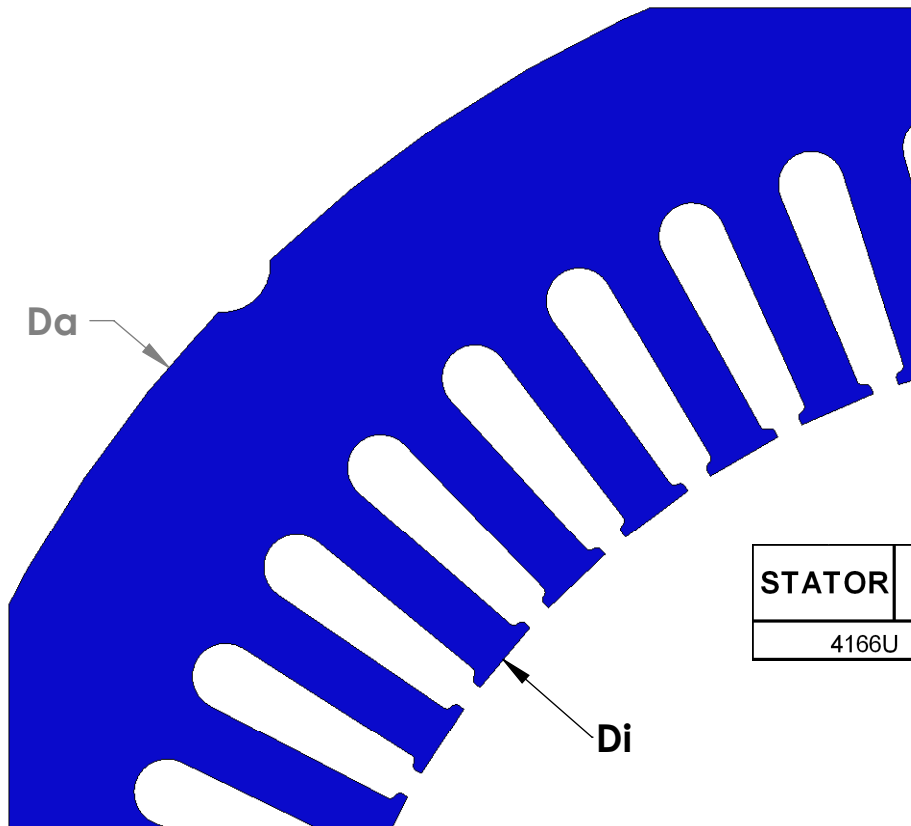

"MADE IN THE USA"

STATOR	SLOT M	CHARACTERISTICS			
		D <sub>a</sub>	D <sub>i</sub>	N	A
41665		14.00	9.38	48	0.368

STATOR	SLOT M	CHARACTERISTICS			
		D <sub>a</sub>	D <sub>i</sub>	N	A
4166U		14.00	9.38	54	0.368

NOTE: CORES ARE WELDED  
NOT TO SCALE

MATERIAL: SILICON STEEL  
DIMENSIONS: INCHES

**REULAND ELECTRIC CO.**  
INDUSTRY, CA HOWELL, MI CINCINNATI, OH

[www.reuland.com](http://www.reuland.com)

Copyright © 2010 Reuland Electric Co. All Rights Reserved.