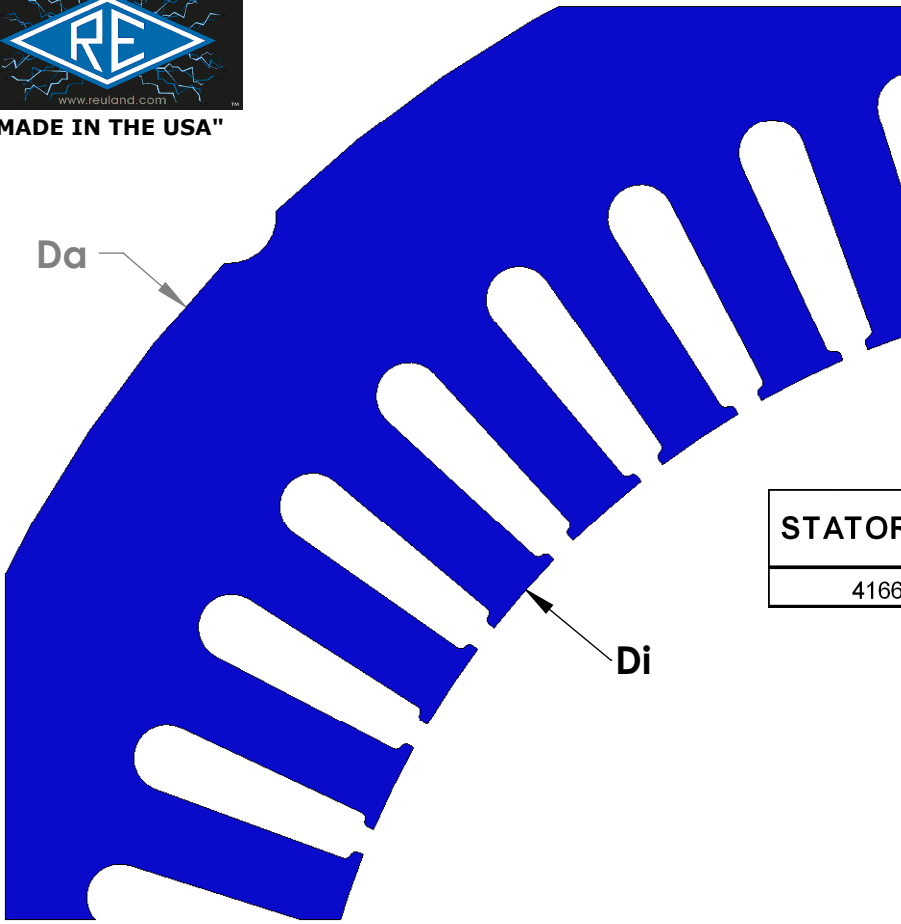

"MADE IN THE USA"

STATOR	SLOT M	CHARACTERISTICS			
		D <sub>a</sub>	D <sub>i</sub>	N	A
41665		14.00	9.38	48	0.368

STATOR	SLOT M	CHARACTERISTICS			
		D <sub>a</sub>	D <sub>i</sub>	N	A
4166U		14.00	9.38	54	0.368

NOTE: CORES ARE WELDED  
NOT TO SCALE

MATERIAL: SILICON STEEL  
DIMENSIONS: INCHES

**REULAND ELECTRIC CO.**  
INDUSTRY, CA HOWELL, MI CINCINNATI, OH

[www.reuland.com](http://www.reuland.com)

Copyright © 2010 Reuland Electric Co. All Rights Reserved.