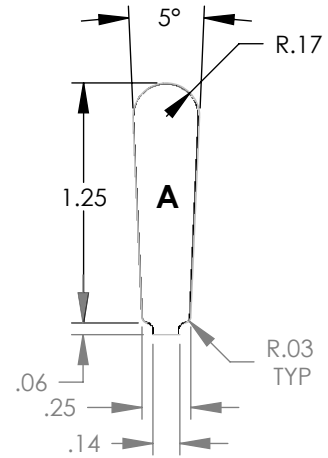

"MADE IN THE USA"

STATOR	SLOT M	CHARACTERISTICS			
		D <sub>a</sub>	D <sub>i</sub>	N	A
41665		14.00	9.38	48	0.368

STATOR	SLOT M	CHARACTERISTICS			
		D <sub>a</sub>	D <sub>i</sub>	N	A
4166U		14.00	9.38	54	0.368

NOTE: CORES ARE WELDED  
NOT TO SCALE

MATERIAL: SILICON STEEL  
DIMENSIONS: INCHES

**REULAND ELECTRIC CO.**  
INDUSTRY, CA HOWELL, MI CINCINNATI, OH

[www.reuland.com](http://www.reuland.com)

Copyright © 2010 Reuland Electric Co. All Rights Reserved.