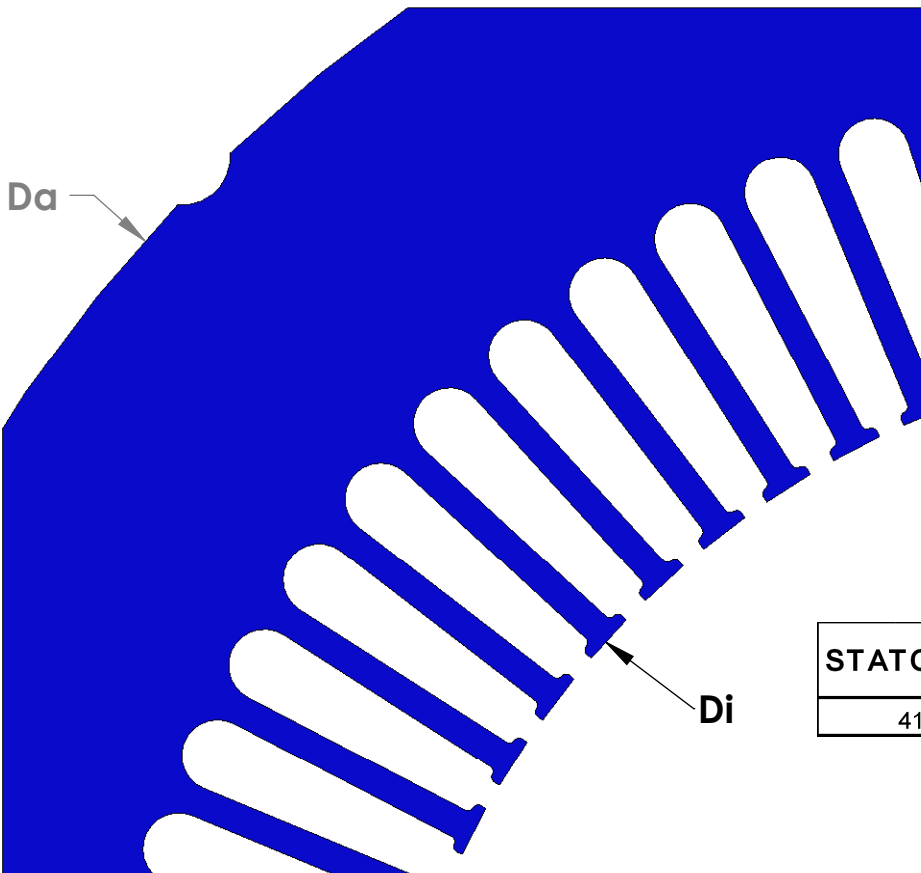

"MADE IN THE USA"

STATOR	SLOT D	CHARACTERISTICS			
		D _a	D _i	N	A
4166J		14.00	9.38	48	0.281

STATOR	SLOT N	CHARACTERISTICS			
		D _a	D _i	N	A
41762		15.75	9.38	72	0.470

NOTE: CORES ARE WELDED
NOT TO SCALE

MATERIAL: SILICON STEEL
DIMENSIONS: INCHES

REULAND ELECTRIC CO.
INDUSTRY, CA HOWELL, MI CINCINNATI, OH

www.reuland.com

Copyright © 2010 Reuland Electric Co. All Rights Reserved.