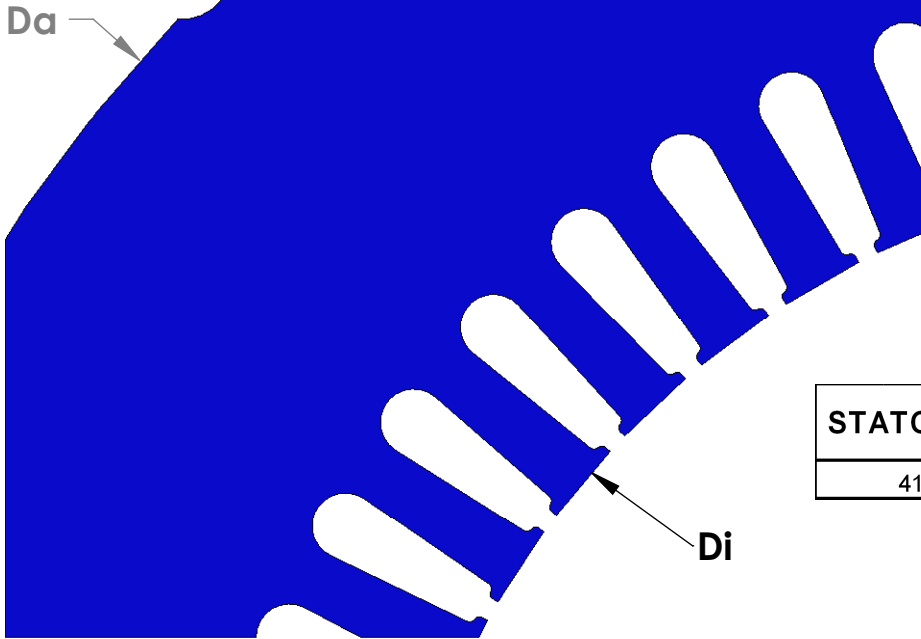

"MADE IN THE USA"

STATOR	SLOT D	CHARACTERISTICS			
		D _a	D _i	N	A
4166J		14.00	9.38	48	0.281

STATOR	SLOT N	CHARACTERISTICS			
		D _a	D _i	N	A
41762		15.75	9.38	72	0.470

NOTE: CORES ARE WELDED
NOT TO SCALE

MATERIAL: SILICON STEEL
DIMENSIONS: INCHES

REULAND ELECTRIC CO.
INDUSTRY, CA HOWELL, MI CINCINNATI, OH

www.reuland.com

Copyright © 2010 Reuland Electric Co. All Rights Reserved.