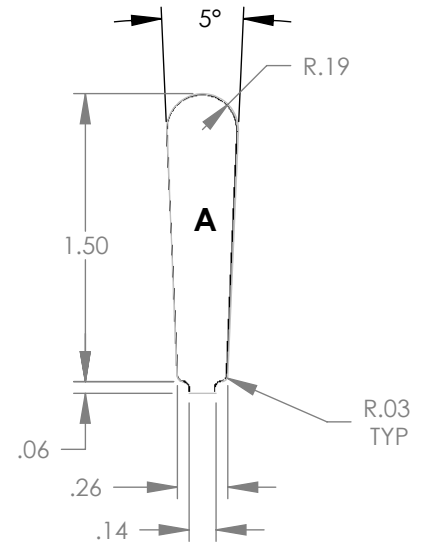

"MADE IN THE USA"

STATOR	SLOT D	CHARACTERISTICS			
		D _a	D _i	N	A
4166J		14.00	9.38	48	0.281

STATOR	SLOT N	CHARACTERISTICS			
		D _a	D _i	N	A
41762		15.75	9.38	72	0.470

NOTE: CORES ARE WELDED
NOT TO SCALE

MATERIAL: SILICON STEEL
DIMENSIONS: INCHES

REULAND ELECTRIC CO.
INDUSTRY, CA HOWELL, MI CINCINNATI, OH

www.reuland.com

Copyright © 2010 Reuland Electric Co. All Rights Reserved.