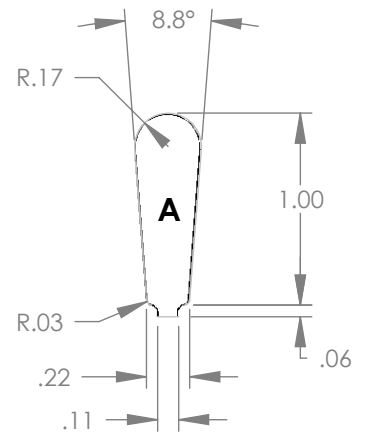

"MADE IN THE USA"

STATOR	SLOT D	CHARACTERISTICS			
		D _a	D _i	N	A
4166J		14.00	9.38	48	0.281

STATOR	SLOT N	CHARACTERISTICS			
		D _a	D _i	N	A
41762		15.75	9.38	72	0.470

NOTE: CORES ARE WELDED
NOT TO SCALE

MATERIAL: SILICON STEEL
DIMENSIONS: INCHES

REULAND ELECTRIC CO.
INDUSTRY, CA HOWELL, MI CINCINNATI, OH

www.reuland.com

Copyright © 2010 Reuland Electric Co. All Rights Reserved.