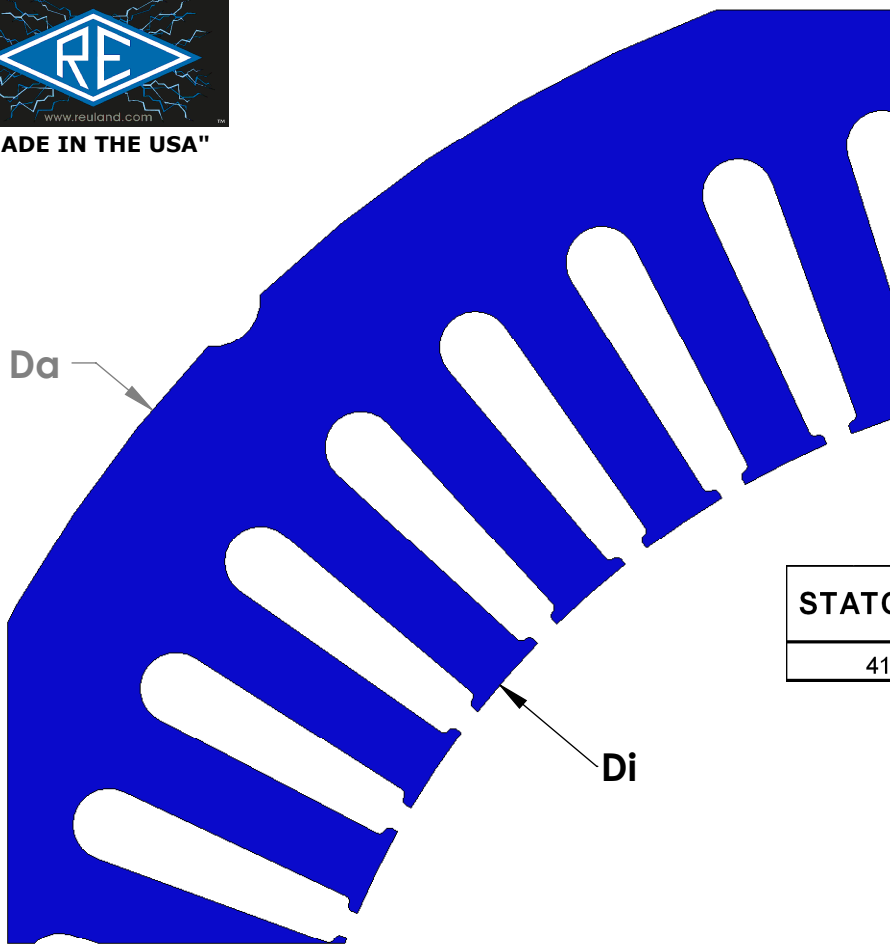

"MADE IN THE USA"

STATOR	SLOT N	CHARACTERISTICS			
		D <sub>a</sub>	D <sub>i</sub>	N	A
4166D		14.00	9.38	48	0.470

STATOR	SLOT N	CHARACTERISTICS			
		D <sub>a</sub>	D <sub>i</sub>	N	A
4166H		14.00	9.38	54	0.470

NOTE: CORES ARE WELDED  
NOT TO SCALE

MATERIAL: SILICON STEEL  
DIMENSIONS: INCHES

**REULAND ELECTRIC CO.**  
INDUSTRY, CA HOWELL, MI CINCINNATI, OH

[www.reuland.com](http://www.reuland.com)

Copyright © 2010 Reuland Electric Co. All Rights Reserved.