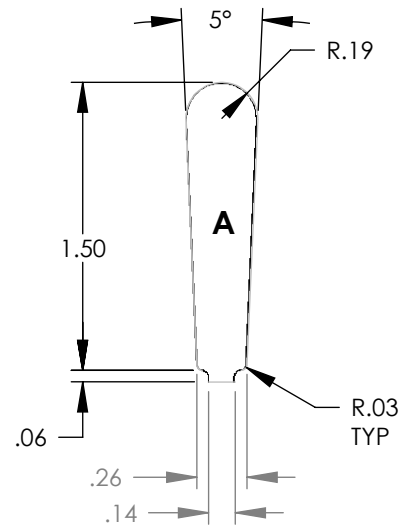

"MADE IN THE USA"

STATOR	SLOT N	CHARACTERISTICS			
		D <sub>a</sub>	D <sub>i</sub>	N	A
4166D		14.00	9.38	48	0.470

STATOR	SLOT N	CHARACTERISTICS			
		D <sub>a</sub>	D <sub>i</sub>	N	A
4166H		14.00	9.38	54	0.470

NOTE: CORES ARE WELDED  
NOT TO SCALE

MATERIAL: SILICON STEEL  
DIMENSIONS: INCHES

**REULAND ELECTRIC CO.**  
INDUSTRY, CA HOWELL, MI CINCINNATI, OH

[www.reuland.com](http://www.reuland.com)

Copyright © 2010 Reuland Electric Co. All Rights Reserved.