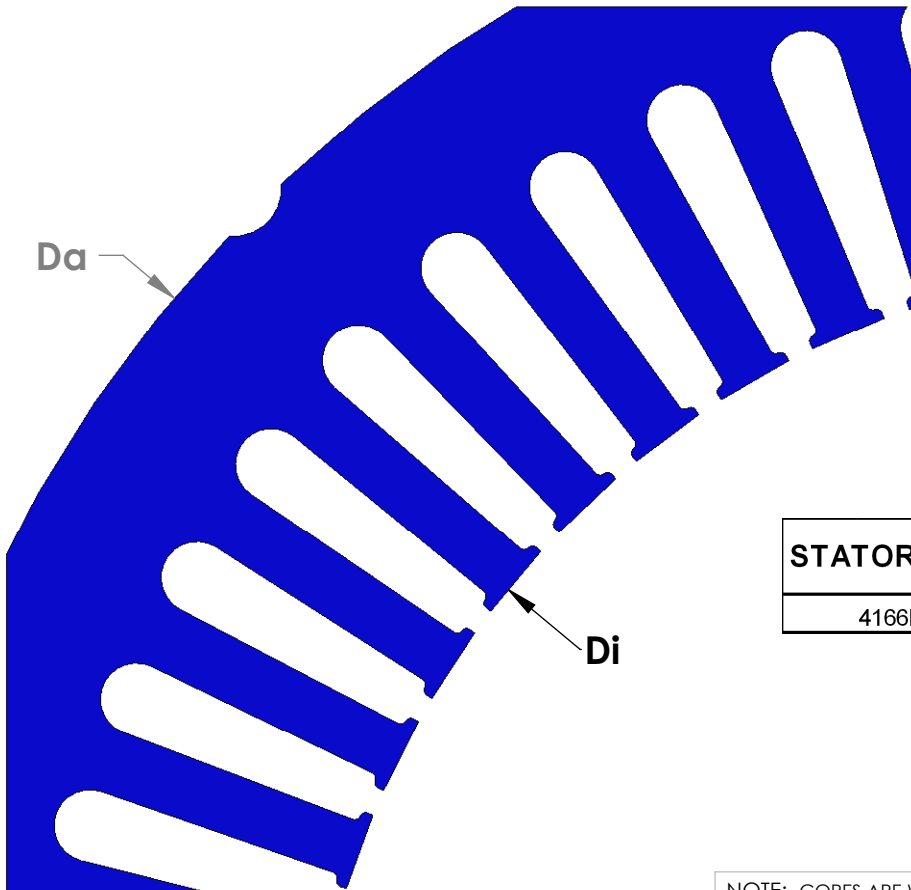

"MADE IN THE USA"

STATOR	SLOT N	CHARACTERISTICS			
		D <sub>a</sub>	D <sub>i</sub>	N	A
4166D		14.00	9.38	48	0.470

STATOR	SLOT N	CHARACTERISTICS			
		D <sub>a</sub>	D <sub>i</sub>	N	A
4166H		14.00	9.38	54	0.470

NOTE: CORES ARE WELDED  
NOT TO SCALE

MATERIAL: SILICON STEEL  
DIMENSIONS: INCHES

**REULAND ELECTRIC CO.**  
INDUSTRY, CA HOWELL, MI CINCINNATI, OH

[www.reuland.com](http://www.reuland.com)

Copyright © 2010 Reuland Electric Co. All Rights Reserved.