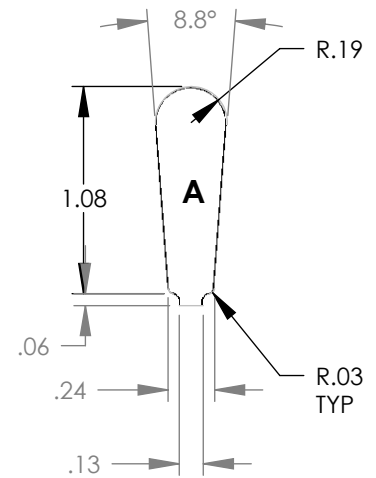

"MADE IN THE USA"

STATOR	SLOT V	CHARACTERISTICS			
		D <sub>a</sub>	D <sub>i</sub>	N	A
4166G		14.00	9.38	48	0.327

STATOR	SLOT V	CHARACTERISTICS			
		D <sub>a</sub>	D <sub>i</sub>	N	A
4166F		14.00	9.38	54	0.327

NOTE: CORES ARE WELDED  
NOT TO SCALE

MATERIAL: SILICON STEEL  
DIMENSIONS: INCHES

**REULAND ELECTRIC CO.**  
INDUSTRY, CA HOWELL, MI CINCINNATI, OH

[www.reuland.com](http://www.reuland.com)

Copyright © 2010 Reuland Electric Co. All Rights Reserved.