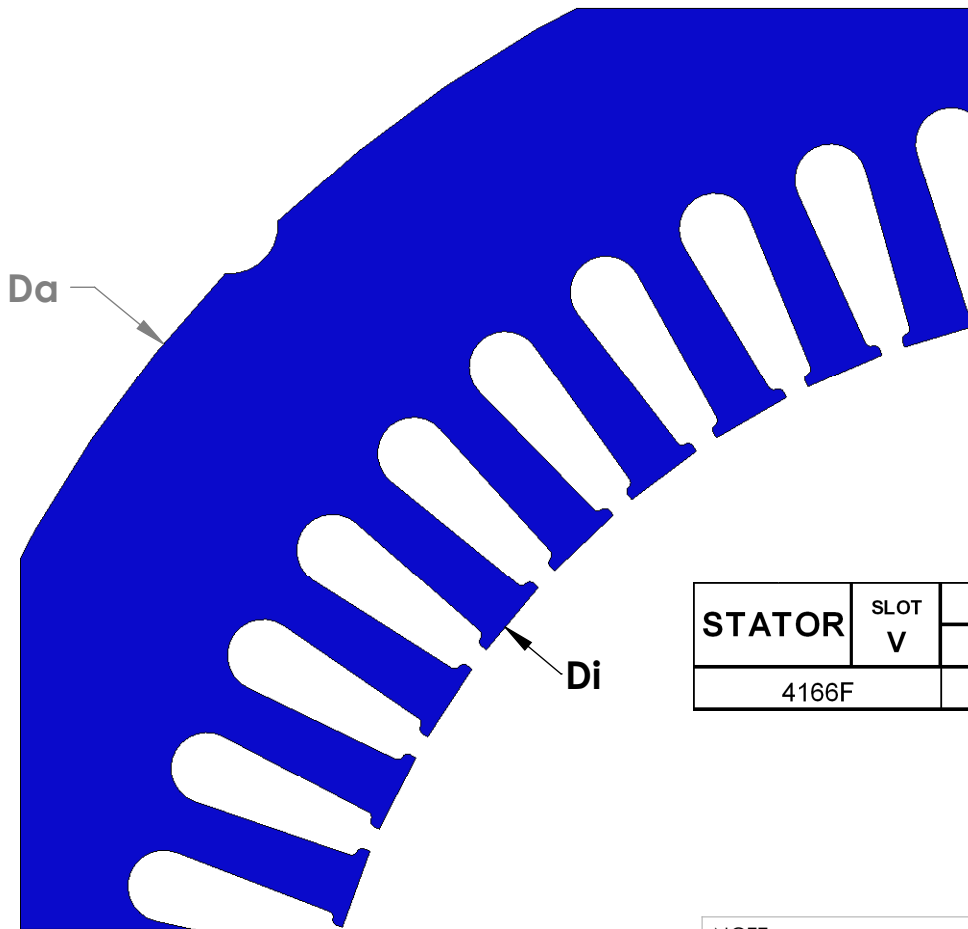

"MADE IN THE USA"

STATOR	SLOT V	CHARACTERISTICS			
		D <sub>a</sub>	D <sub>i</sub>	N	A
4166G		14.00	9.38	48	0.327

STATOR	SLOT V	CHARACTERISTICS			
		D <sub>a</sub>	D <sub>i</sub>	N	A
4166F		14.00	9.38	54	0.327

NOTE: CORES ARE WELDED  
NOT TO SCALE

MATERIAL: SILICON STEEL  
DIMENSIONS: INCHES

**REULAND ELECTRIC CO.**  
INDUSTRY, CA HOWELL, MI CINCINNATI, OH

[www.reuland.com](http://www.reuland.com)

Copyright © 2010 Reuland Electric Co. All Rights Reserved.