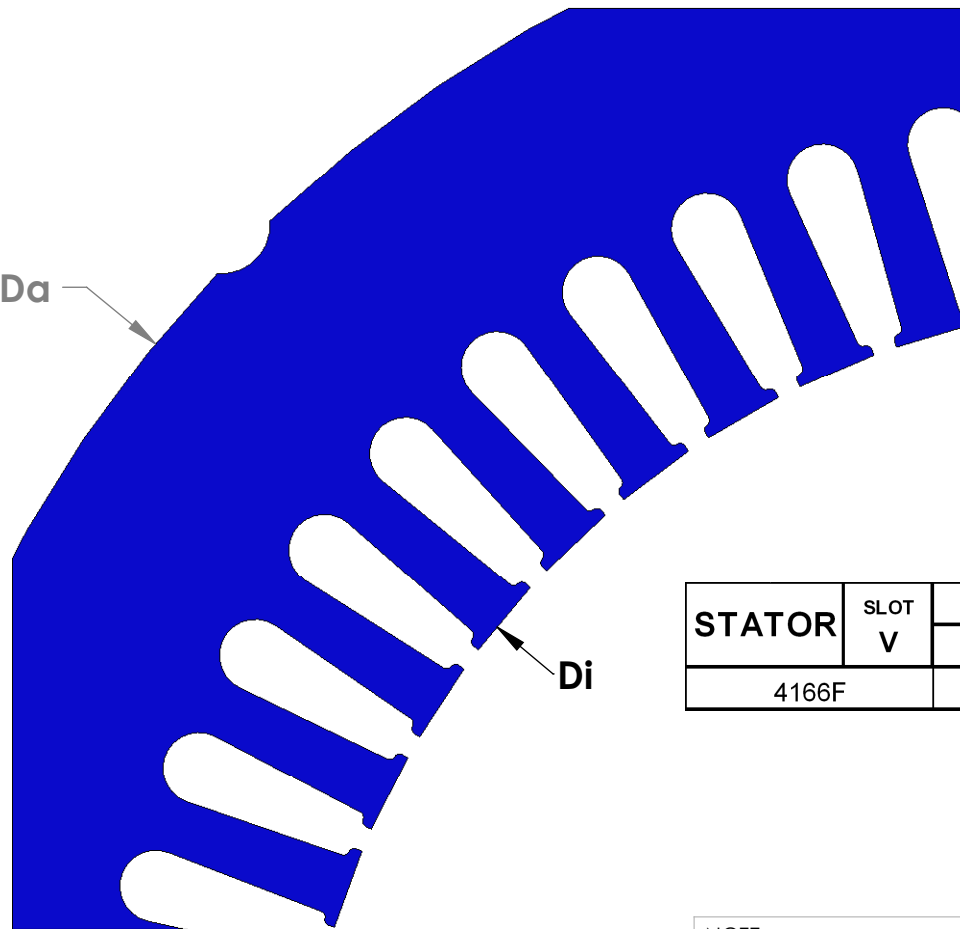

"MADE IN THE USA"

STATOR	SLOT V	CHARACTERISTICS			
		D <sub>a</sub>	D <sub>i</sub>	N	A
4166G		14.00	9.38	48	0.327

STATOR	SLOT V	CHARACTERISTICS			
		D <sub>a</sub>	D <sub>i</sub>	N	A
4166F		14.00	9.38	54	0.327

NOTE: CORES ARE WELDED  
NOT TO SCALE

MATERIAL: SILICON STEEL  
DIMENSIONS: INCHES

**REULAND ELECTRIC CO.**  
INDUSTRY, CA HOWELL, MI CINCINNATI, OH

[www.reuland.com](http://www.reuland.com)

Copyright © 2010 Reuland Electric Co. All Rights Reserved.