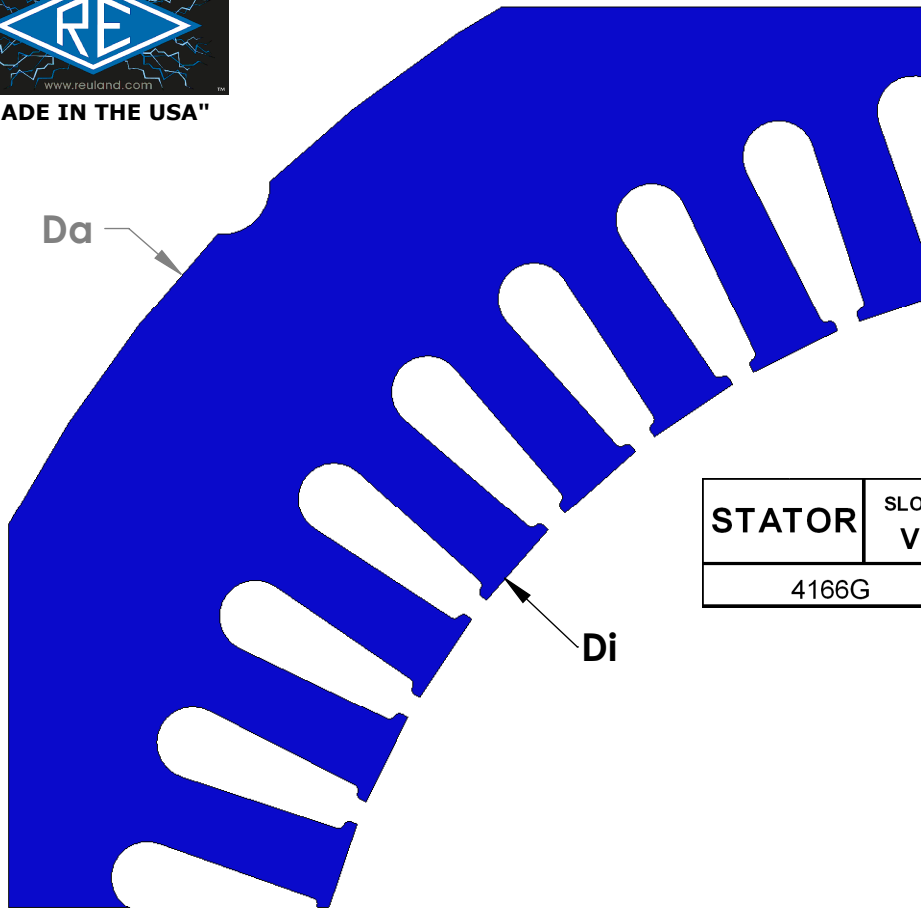

"MADE IN THE USA"

STATOR	SLOT V	CHARACTERISTICS			
		D <sub>a</sub>	D <sub>i</sub>	N	A
4166G		14.00	9.38	48	0.327

STATOR	SLOT V	CHARACTERISTICS			
		D <sub>a</sub>	D <sub>i</sub>	N	A
4166F		14.00	9.38	54	0.327

NOTE: CORES ARE WELDED  
NOT TO SCALE

MATERIAL: SILICON STEEL  
DIMENSIONS: INCHES

**REULAND ELECTRIC CO.**  
INDUSTRY, CA HOWELL, MI CINCINNATI, OH

[www.reuland.com](http://www.reuland.com)

Copyright © 2010 Reuland Electric Co. All Rights Reserved.