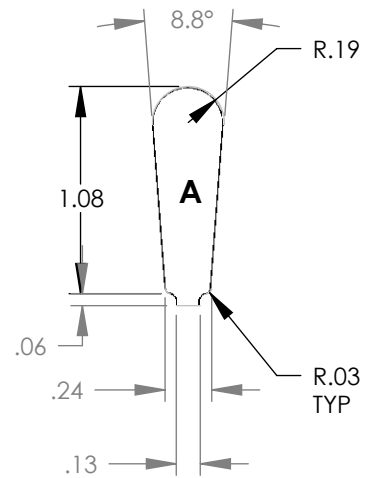

"MADE IN THE USA"

STATOR	SLOT V	CHARACTERISTICS			
		D <sub>a</sub>	D <sub>i</sub>	N	A
4166G		14.00	9.38	48	0.327

STATOR	SLOT V	CHARACTERISTICS			
		D <sub>a</sub>	D <sub>i</sub>	N	A
4166F		14.00	9.38	54	0.327

NOTE: CORES ARE WELDED  
NOT TO SCALE

MATERIAL: SILICON STEEL  
DIMENSIONS: INCHES

**REULAND ELECTRIC CO.**  
INDUSTRY, CA HOWELL, MI CINCINNATI, OH

[www.reuland.com](http://www.reuland.com)

Copyright © 2010 Reuland Electric Co. All Rights Reserved.