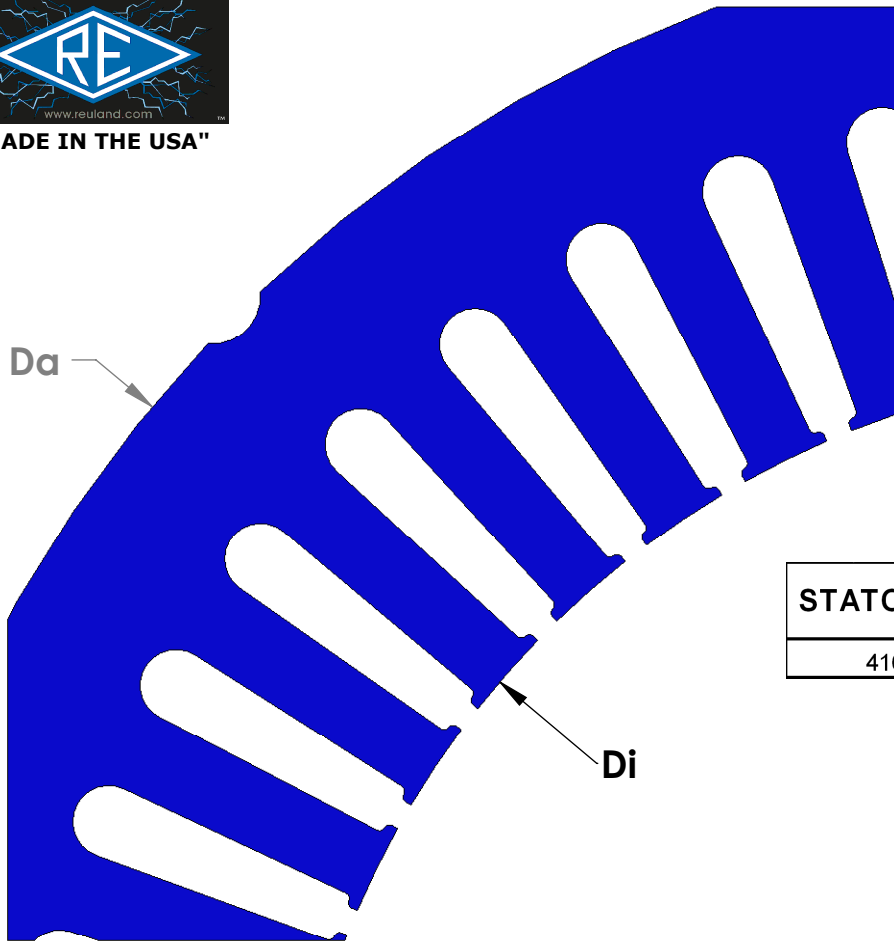

"MADE IN THE USA"

Da

Di

STATOR	SLOT N	CHARACTERISTICS			
		D _a	D _i	N	A
4166D		14.00	9.38	48	0.470

Da

Di

STATOR	SLOT N	CHARACTERISTICS			
		D _a	D _i	N	A
4166H		14.00	9.38	54	0.470

NOTE: CORES ARE WELDED
NOT TO SCALE

MATERIAL: SILICON STEEL
DIMENSIONS: INCHES

REULAND ELECTRIC CO.
INDUSTRY, CA HOWELL, MI CINCINNATI, OH

www.reuland.com

Copyright © 2010 Reuland Electric Co. All Rights Reserved.