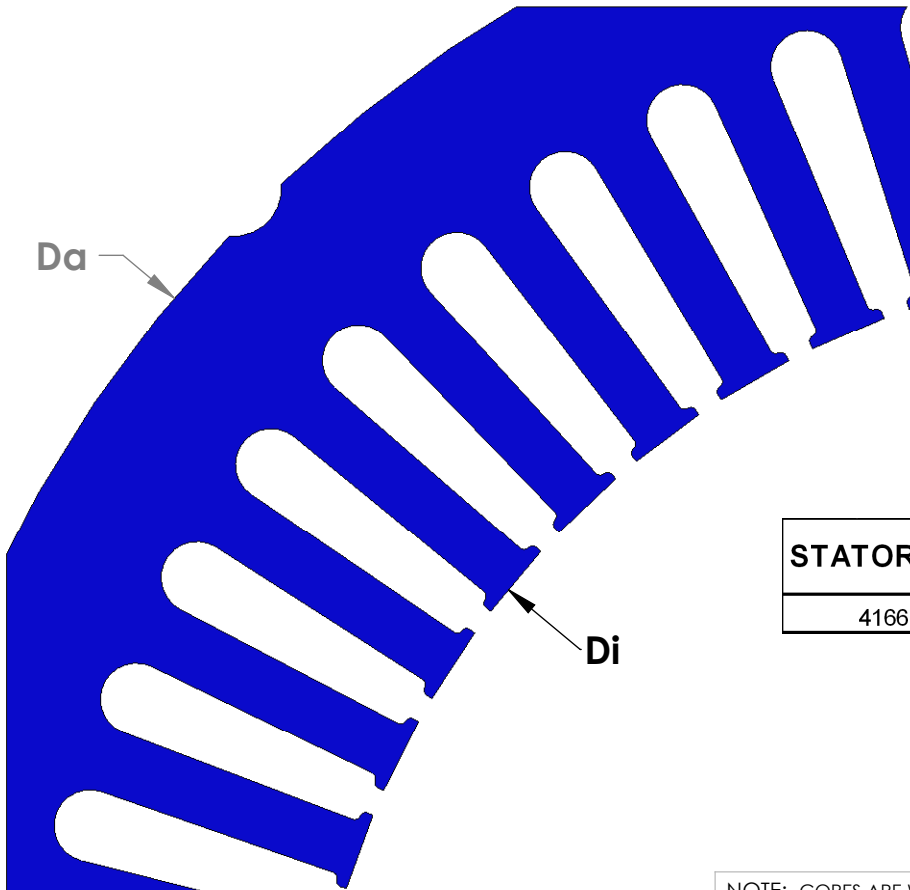

"MADE IN THE USA"

Da

Di

STATOR	SLOT N	CHARACTERISTICS			
		D _a	D _i	N	A
4166D		14.00	9.38	48	0.470

Da

Di

STATOR	SLOT N	CHARACTERISTICS			
		D _a	D _i	N	A
4166H		14.00	9.38	54	0.470

NOTE: CORES ARE WELDED
NOT TO SCALE

MATERIAL: SILICON STEEL
DIMENSIONS: INCHES

REULAND ELECTRIC CO.
INDUSTRY, CA HOWELL, MI CINCINNATI, OH

www.reuland.com

Copyright © 2010 Reuland Electric Co. All Rights Reserved.