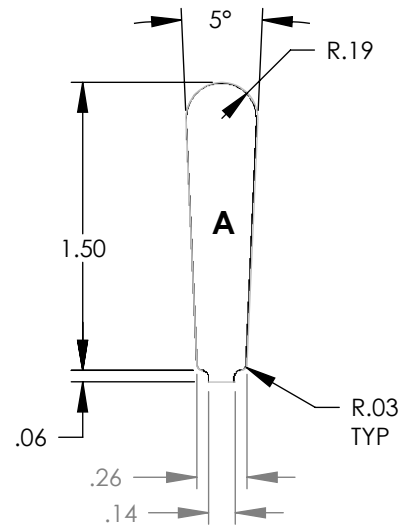

"MADE IN THE USA"

Da

Di

STATOR	SLOT N	CHARACTERISTICS			
		D _a	D _i	N	A
4166D		14.00	9.38	48	0.470

Da

Di

STATOR	SLOT N	CHARACTERISTICS			
		D _a	D _i	N	A
4166H		14.00	9.38	54	0.470

NOTE: CORES ARE WELDED
NOT TO SCALE

MATERIAL: SILICON STEEL
DIMENSIONS: INCHES

REULAND ELECTRIC CO.
INDUSTRY, CA HOWELL, MI CINCINNATI, OH

www.reuland.com

Copyright © 2010 Reuland Electric Co. All Rights Reserved.