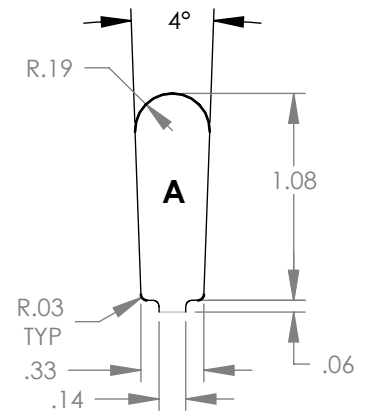

"MADE IN THE USA"

STATOR	SLOT A	CHARACTERISTICS			
		D _a	D _i	N	A
41667		14.00	9.38	48	0.262

STATOR	SLOT C	CHARACTERISTICS			
		D _a	D _i	N	A
41669		14.00	9.38	48	0.374

www.reuland.com

Copyright © 2010 Reuland Electric Co. All Rights Reserved.

NOTE: CORES ARE WELDED
NOT TO SCALE

MATERIAL: SILICON STEEL
DIMENSIONS: INCHES

REULAND ELECTRIC CO.
INDUSTRY, CA HOWELL, MI CINCINNATI, OH