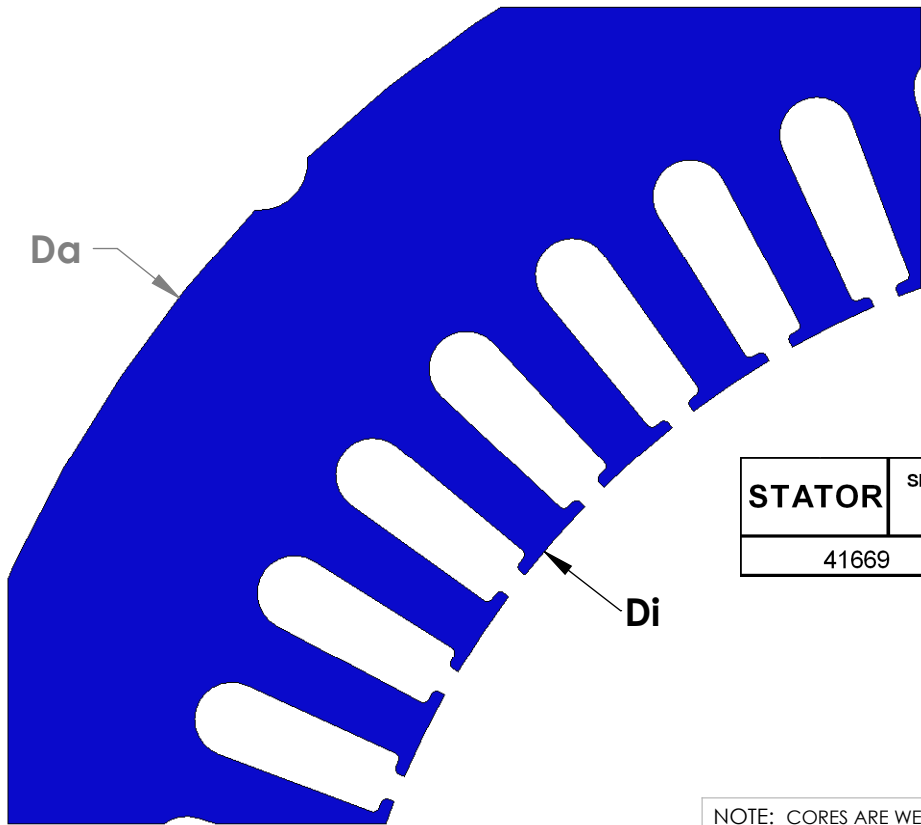

"MADE IN THE USA"

STATOR	SLOT A	CHARACTERISTICS			
		D _a	D _i	N	A
41667		14.00	9.38	48	0.262

STATOR	SLOT C	CHARACTERISTICS			
		D _a	D _i	N	A
41669		14.00	9.38	48	0.374

www.reuland.com

Copyright © 2010 Reuland Electric Co. All Rights Reserved.

NOTE: CORES ARE WELDED
NOT TO SCALE

MATERIAL: SILICON STEEL
DIMENSIONS: INCHES

REULAND ELECTRIC CO.
INDUSTRY, CA HOWELL, MI CINCINNATI, OH