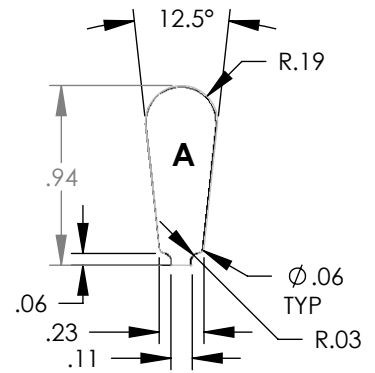

"MADE IN THE USA"

STATOR	SLOT A	CHARACTERISTICS			
		D _a	D _i	N	A
41667		14.00	9.38	48	0.262

STATOR	SLOT C	CHARACTERISTICS			
		D _a	D _i	N	A
41669		14.00	9.38	48	0.374

www.reuland.com

Copyright © 2010 Reuland Electric Co. All Rights Reserved.

NOTE: CORES ARE WELDED
NOT TO SCALE

MATERIAL: SILICON STEEL
DIMENSIONS: INCHES

REULAND ELECTRIC CO.
INDUSTRY, CA HOWELL, MI CINCINNATI, OH