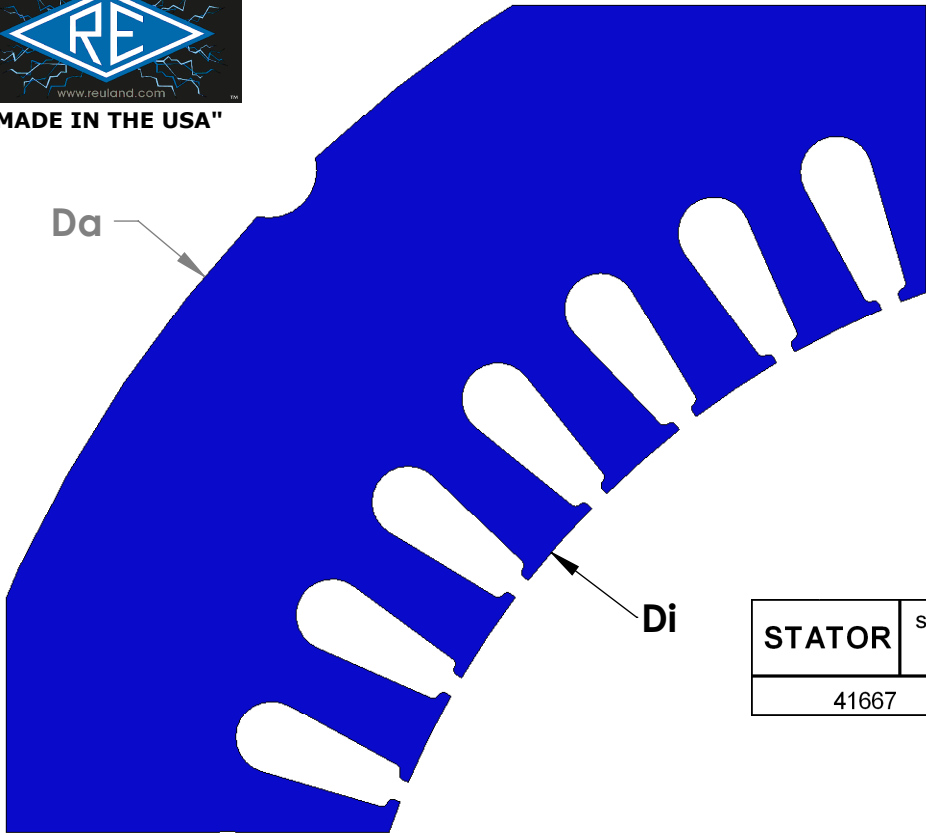

"MADE IN THE USA"

STATOR	SLOT A	CHARACTERISTICS			
		D _a	D _i	N	A
41667		14.00	9.38	48	0.262

STATOR	SLOT C	CHARACTERISTICS			
		D _a	D _i	N	A
41669		14.00	9.38	48	0.374

www.reuland.com

Copyright © 2010 Reuland Electric Co. All Rights Reserved.

NOTE: CORES ARE WELDED
NOT TO SCALE

MATERIAL: SILICON STEEL
DIMENSIONS: INCHES

REULAND ELECTRIC CO.
INDUSTRY, CA HOWELL, MI CINCINNATI, OH