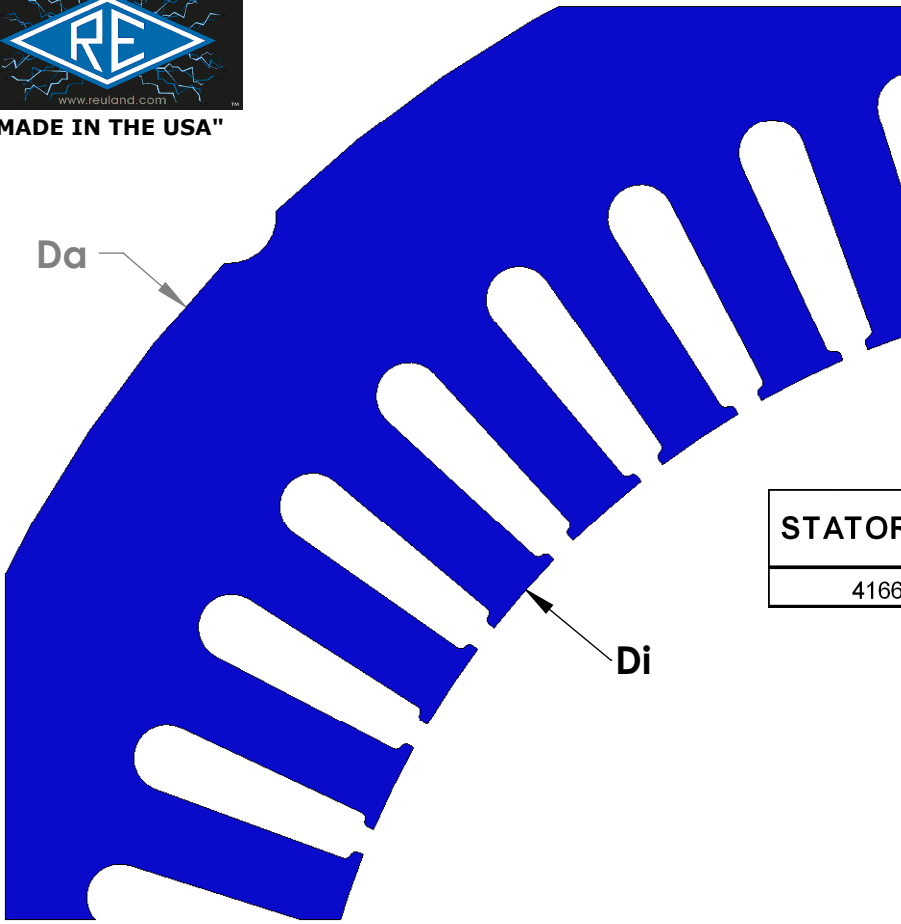

"MADE IN THE USA"

STATOR	SLOT M	CHARACTERISTICS			
		D _a	D _i	N	A
41665		14.00	9.38	48	0.368

STATOR	SLOT M	CHARACTERISTICS			
		D _a	D _i	N	A
4166U		14.00	9.38	54	0.368

NOTE: CORES ARE WELDED
NOT TO SCALE

MATERIAL: SILICON STEEL
DIMENSIONS: INCHES

REULAND ELECTRIC CO.
INDUSTRY, CA HOWELL, MI CINCINNATI, OH

www.reuland.com

Copyright © 2010 Reuland Electric Co. All Rights Reserved.