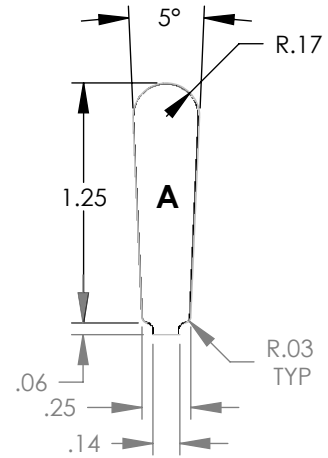

"MADE IN THE USA"

STATOR	SLOT M	CHARACTERISTICS			
		D _a	D _i	N	A
41665		14.00	9.38	48	0.368

STATOR	SLOT M	CHARACTERISTICS			
		D _a	D _i	N	A
4166U		14.00	9.38	54	0.368

NOTE: CORES ARE WELDED
NOT TO SCALE

MATERIAL: SILICON STEEL
DIMENSIONS: INCHES

REULAND ELECTRIC CO.
INDUSTRY, CA HOWELL, MI CINCINNATI, OH

www.reuland.com

Copyright © 2010 Reuland Electric Co. All Rights Reserved.