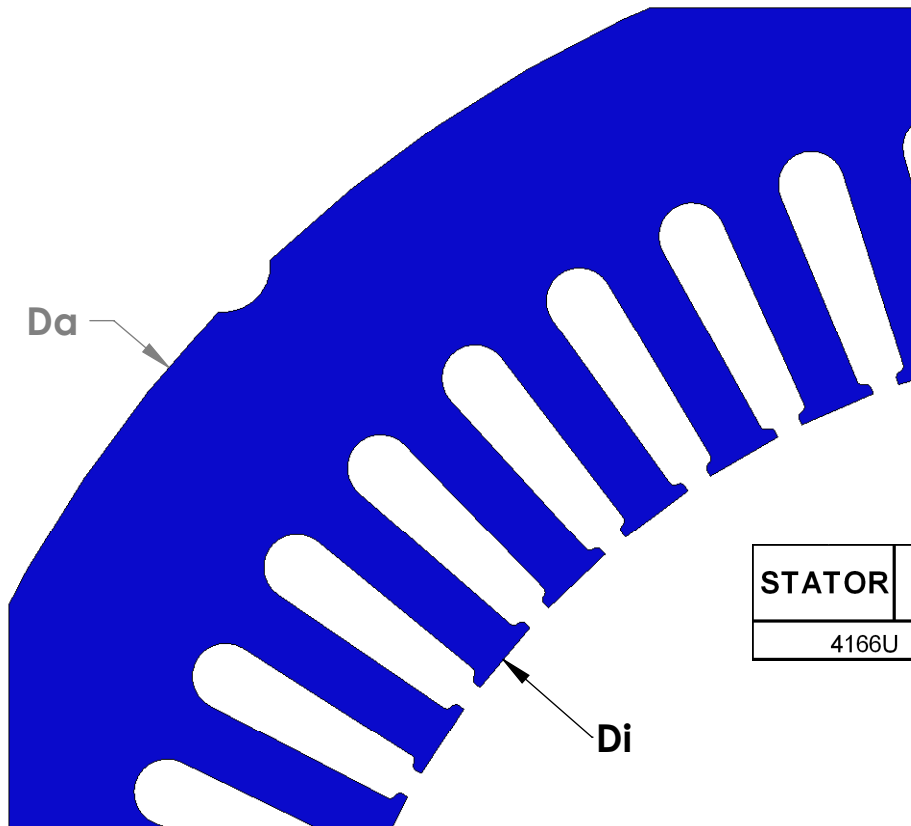

"MADE IN THE USA"

STATOR	SLOT M	CHARACTERISTICS			
		D _a	D _i	N	A
41665		14.00	9.38	48	0.368

STATOR	SLOT M	CHARACTERISTICS			
		D _a	D _i	N	A
4166U		14.00	9.38	54	0.368

NOTE: CORES ARE WELDED
NOT TO SCALE

MATERIAL: SILICON STEEL
DIMENSIONS: INCHES

REULAND ELECTRIC CO.
INDUSTRY, CA HOWELL, MI CINCINNATI, OH

www.reuland.com

Copyright © 2010 Reuland Electric Co. All Rights Reserved.