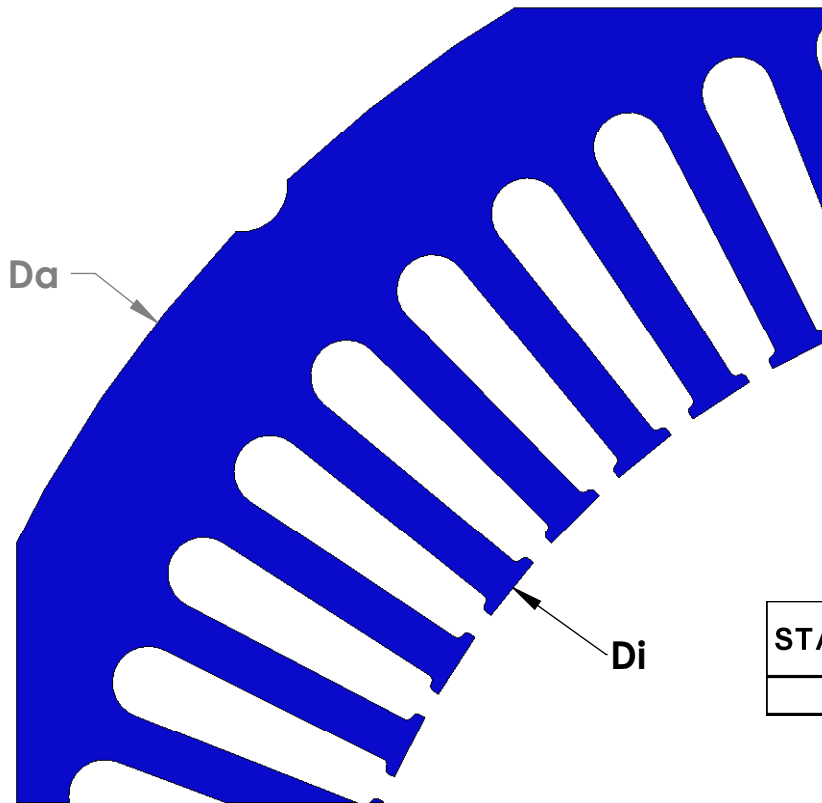

"MADE IN THE USA"

STATOR	SLOT M	CHARACTERISTICS			
		D <sub>a</sub>	D <sub>i</sub>	N	A
41661		14.00	9.38	72	0.368

STATOR	SLOT N	CHARACTERISTICS			
		D <sub>a</sub>	D <sub>i</sub>	N	A
4166N		14.00	9.38	60	0.470

NOTE: CORES ARE WELDED  
NOT TO SCALE

MATERIAL: SILICON STEEL  
DIMENSIONS: INCHES

**REULAND ELECTRIC CO.**  
INDUSTRY, CA HOWELL, MI CINCINNATI, OH