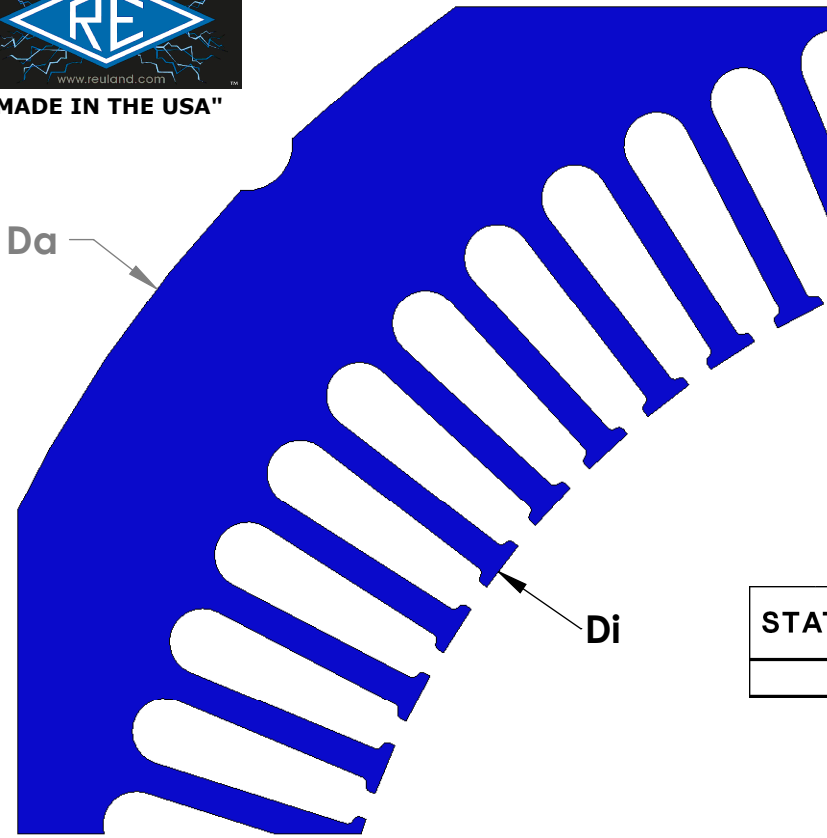

"MADE IN THE USA"

STATOR	SLOT M	CHARACTERISTICS			
		D <sub>a</sub>	D <sub>i</sub>	N	A
41661		14.00	9.38	72	0.368

STATOR	SLOT N	CHARACTERISTICS			
		D <sub>a</sub>	D <sub>i</sub>	N	A
4166N		14.00	9.38	60	0.470

NOTE: CORES ARE WELDED  
NOT TO SCALE

MATERIAL: SILICON STEEL  
DIMENSIONS: INCHES

**REULAND ELECTRIC CO.**  
INDUSTRY, CA HOWELL, MI CINCINNATI, OH