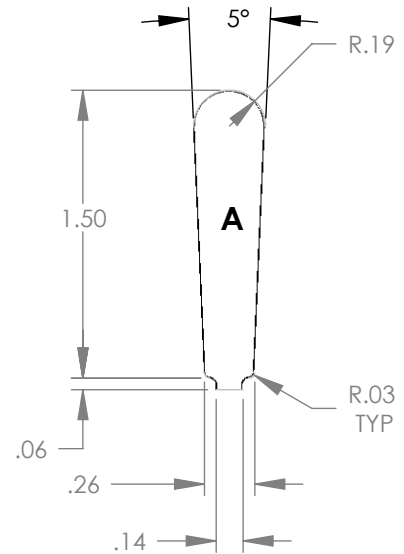

"MADE IN THE USA"

STATOR	SLOT M	CHARACTERISTICS			
		D <sub>a</sub>	D <sub>i</sub>	N	A
41661		14.00	9.38	72	0.368

STATOR	SLOT N	CHARACTERISTICS			
		D <sub>a</sub>	D <sub>i</sub>	N	A
4166N		14.00	9.38	60	0.470

NOTE: CORES ARE WELDED  
NOT TO SCALE

MATERIAL: SILICON STEEL  
DIMENSIONS: INCHES

**REULAND ELECTRIC CO.**  
INDUSTRY, CA HOWELL, MI CINCINNATI, OH