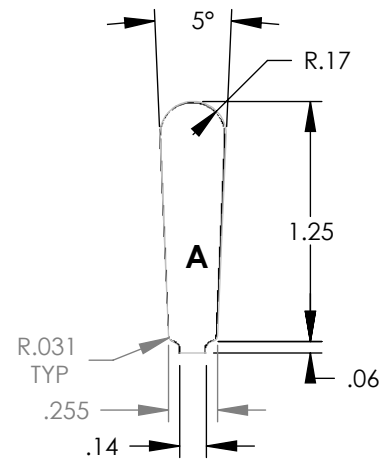

"MADE IN THE USA"

STATOR	SLOT M	CHARACTERISTICS			
		D <sub>a</sub>	D <sub>i</sub>	N	A
41661		14.00	9.38	72	0.368

STATOR	SLOT N	CHARACTERISTICS			
		D <sub>a</sub>	D <sub>i</sub>	N	A
4166N		14.00	9.38	60	0.470

NOTE: CORES ARE WELDED  
NOT TO SCALE

MATERIAL: SILICON STEEL  
DIMENSIONS: INCHES

**REULAND ELECTRIC CO.**  
INDUSTRY, CA HOWELL, MI CINCINNATI, OH