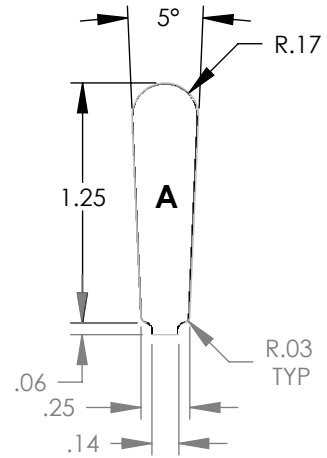

"MADE IN THE USA"

STATOR	SLOT M	CHARACTERISTICS			
		D <sub>a</sub>	D <sub>i</sub>	N	A
41655		14.00	8.00	48	0.368

STATOR	SLOT M	CHARACTERISTICS			
		D <sub>a</sub>	D <sub>i</sub>	N	A
4165U		14.00	8.00	54	0.368

NOTE: CORES ARE WELDED  
NOT TO SCALE

MATERIAL: SILICON STEEL  
DIMENSIONS: INCHES

**REULAND ELECTRIC CO.**  
INDUSTRY, CA HOWELL, MI CINCINNATI, OH

[www.reuland.com](http://www.reuland.com)

Copyright © 2010 Reuland Electric Co. All Rights Reserved.