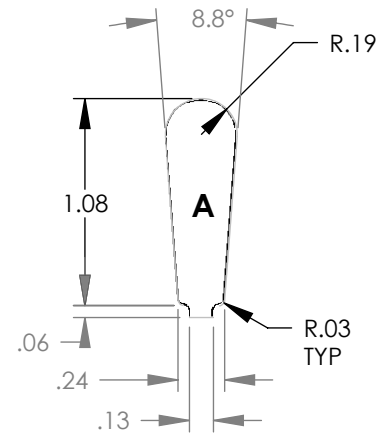

"MADE IN THE USA"

STATOR	SLOT N	CHARACTERISTICS			
		D _a	D _i	N	A
4165D		14.00	8.00	48	0.470

STATOR	SLOT V	CHARACTERISTICS			
		D _a	D _i	N	A
4165G		14.00	8.00	48	0.327

NOTE: CORES ARE WELDED
NOT TO SCALE

MATERIAL: SILICON STEEL
DIMENSIONS: INCHES

REULAND ELECTRIC CO.
INDUSTRY, CA HOWELL, MI CINCINNATI, OH

www.reuland.com

Copyright © 2010 Reuland Electric Co. All Rights Reserved.