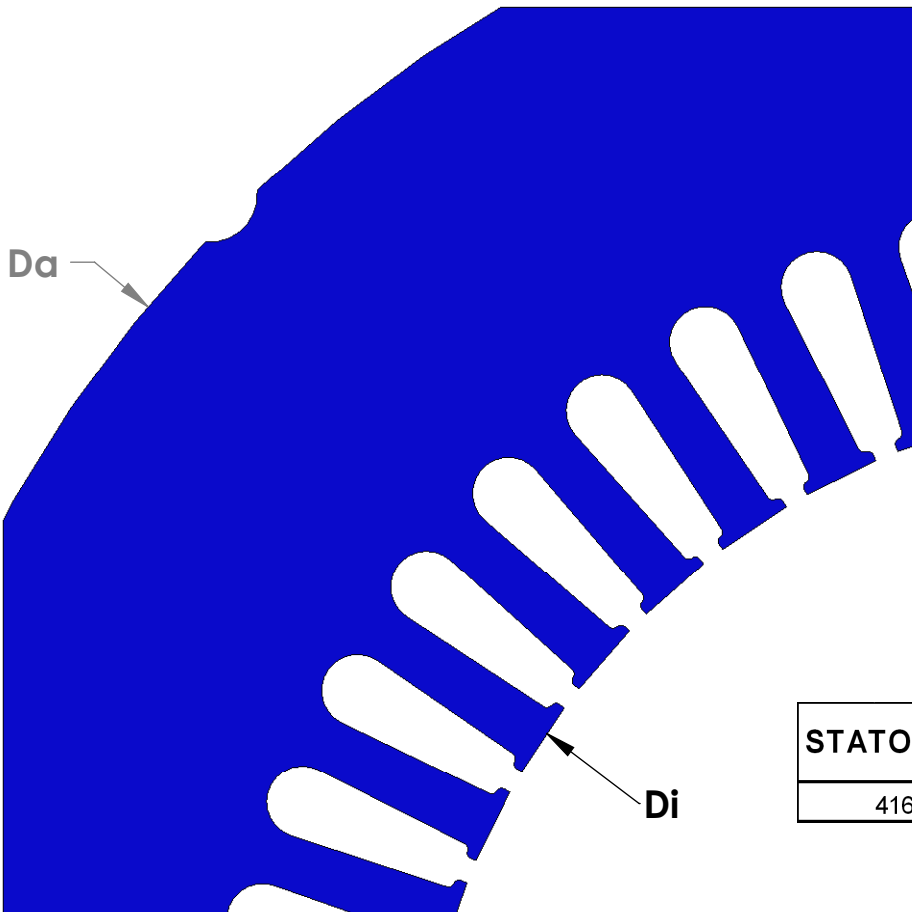

"MADE IN THE USA"

STATOR	SLOT N	CHARACTERISTICS			
		D _a	D _i	N	A
4165D		14.00	8.00	48	0.470

STATOR	SLOT V	CHARACTERISTICS			
		D _a	D _i	N	A
4165G		14.00	8.00	48	0.327

NOTE: CORES ARE WELDED
NOT TO SCALE

MATERIAL: SILICON STEEL
DIMENSIONS: INCHES

REULAND ELECTRIC CO.
INDUSTRY, CA HOWELL, MI CINCINNATI, OH

www.reuland.com

Copyright © 2010 Reuland Electric Co. All Rights Reserved.