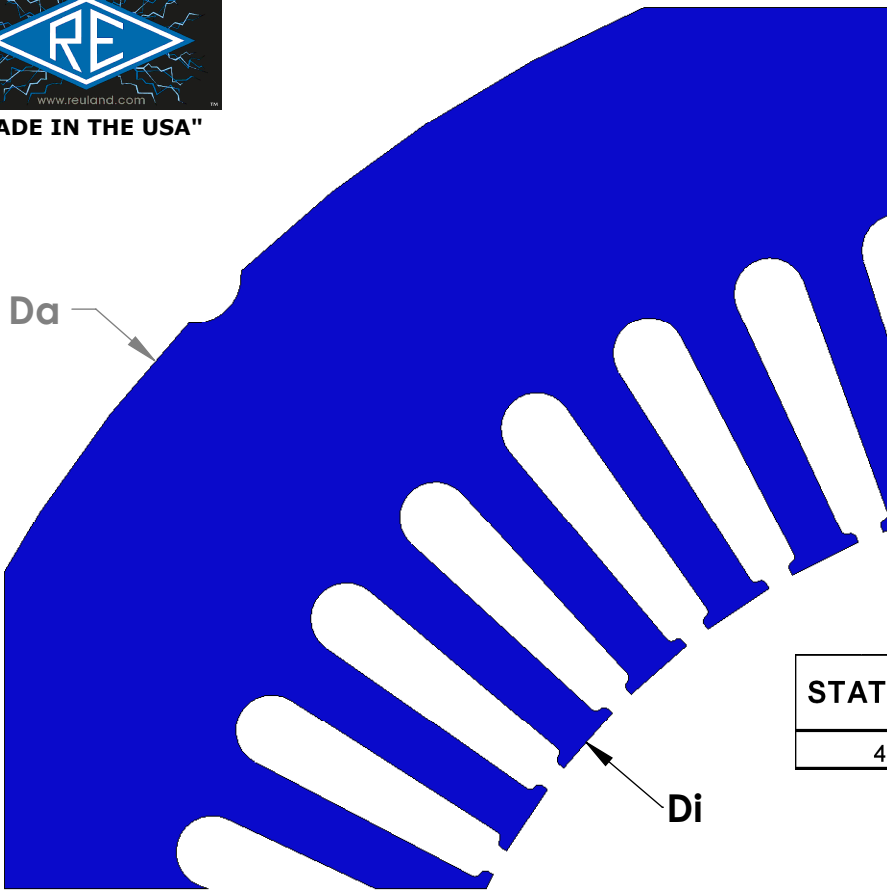

"MADE IN THE USA"

STATOR	SLOT N	CHARACTERISTICS			
		D _a	D _i	N	A
4165D		14.00	8.00	48	0.470

STATOR	SLOT V	CHARACTERISTICS			
		D _a	D _i	N	A
4165G		14.00	8.00	48	0.327

NOTE: CORES ARE WELDED
NOT TO SCALE

MATERIAL: SILICON STEEL
DIMENSIONS: INCHES

REULAND ELECTRIC CO.
INDUSTRY, CA HOWELL, MI CINCINNATI, OH

www.reuland.com

Copyright © 2010 Reuland Electric Co. All Rights Reserved.