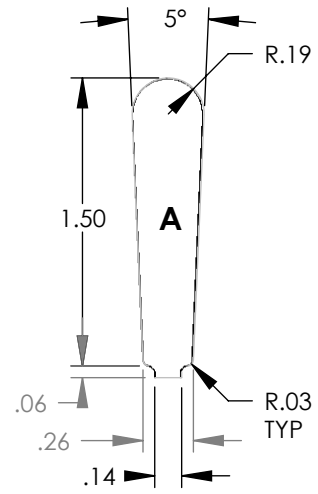

"MADE IN THE USA"

STATOR	SLOT N	CHARACTERISTICS			
		D _a	D _i	N	A
4165D		14.00	8.00	48	0.470

STATOR	SLOT V	CHARACTERISTICS			
		D _a	D _i	N	A
4165G		14.00	8.00	48	0.327

NOTE: CORES ARE WELDED
NOT TO SCALE

MATERIAL: SILICON STEEL
DIMENSIONS: INCHES

REULAND ELECTRIC CO.
INDUSTRY, CA HOWELL, MI CINCINNATI, OH

www.reuland.com

Copyright © 2010 Reuland Electric Co. All Rights Reserved.