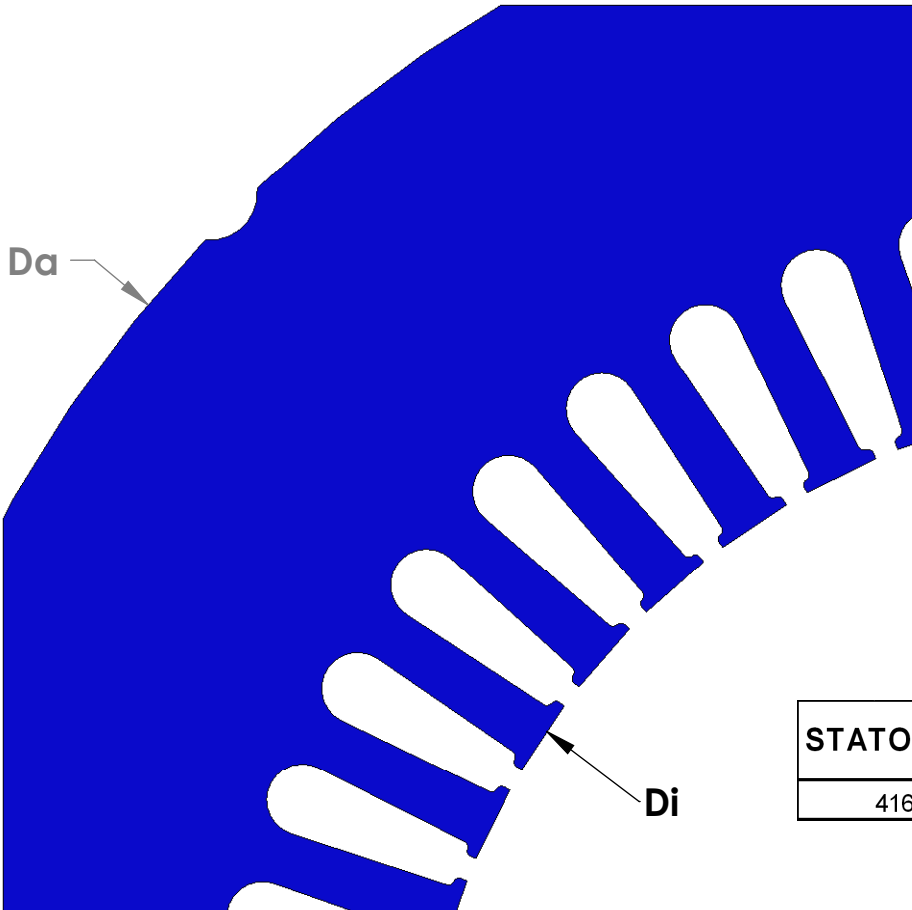

"MADE IN THE USA"

STATOR	SLOT N	CHARACTERISTICS			
		D <sub>a</sub>	D <sub>i</sub>	N	A
4165D		14.00	8.00	48	0.470

STATOR	SLOT V	CHARACTERISTICS			
		D <sub>a</sub>	D <sub>i</sub>	N	A
4165G		14.00	8.00	48	0.327

NOTE: CORES ARE WELDED  
NOT TO SCALE

MATERIAL: SILICON STEEL  
DIMENSIONS: INCHES

**REULAND ELECTRIC CO.**  
INDUSTRY, CA HOWELL, MI CINCINNATI, OH

[www.reuland.com](http://www.reuland.com)

Copyright © 2010 Reuland Electric Co. All Rights Reserved.