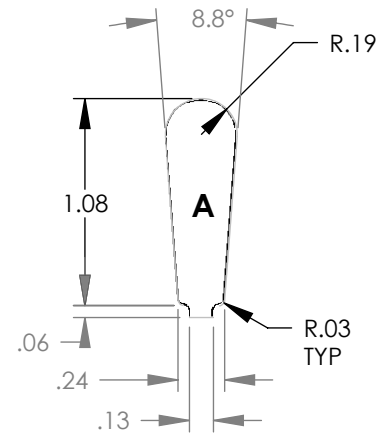

"MADE IN THE USA"

STATOR	SLOT N	CHARACTERISTICS			
		D <sub>a</sub>	D <sub>i</sub>	N	A
4165D		14.00	8.00	48	0.470

STATOR	SLOT V	CHARACTERISTICS			
		D <sub>a</sub>	D <sub>i</sub>	N	A
4165G		14.00	8.00	48	0.327

NOTE: CORES ARE WELDED  
NOT TO SCALE

MATERIAL: SILICON STEEL  
DIMENSIONS: INCHES

**REULAND ELECTRIC CO.**  
INDUSTRY, CA HOWELL, MI CINCINNATI, OH

[www.reuland.com](http://www.reuland.com)

Copyright © 2010 Reuland Electric Co. All Rights Reserved.