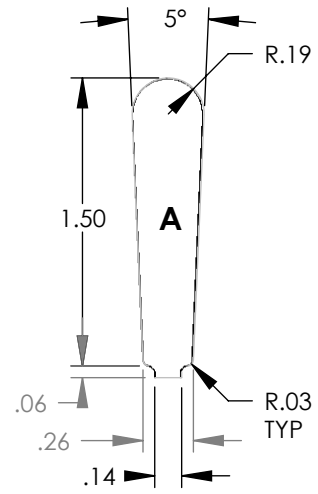

"MADE IN THE USA"

STATOR	SLOT N	CHARACTERISTICS			
		D <sub>a</sub>	D <sub>i</sub>	N	A
4165D		14.00	8.00	48	0.470

STATOR	SLOT V	CHARACTERISTICS			
		D <sub>a</sub>	D <sub>i</sub>	N	A
4165G		14.00	8.00	48	0.327

NOTE: CORES ARE WELDED  
NOT TO SCALE

MATERIAL: SILICON STEEL  
DIMENSIONS: INCHES

**REULAND ELECTRIC CO.**  
INDUSTRY, CA HOWELL, MI CINCINNATI, OH

[www.reuland.com](http://www.reuland.com)

Copyright © 2010 Reuland Electric Co. All Rights Reserved.