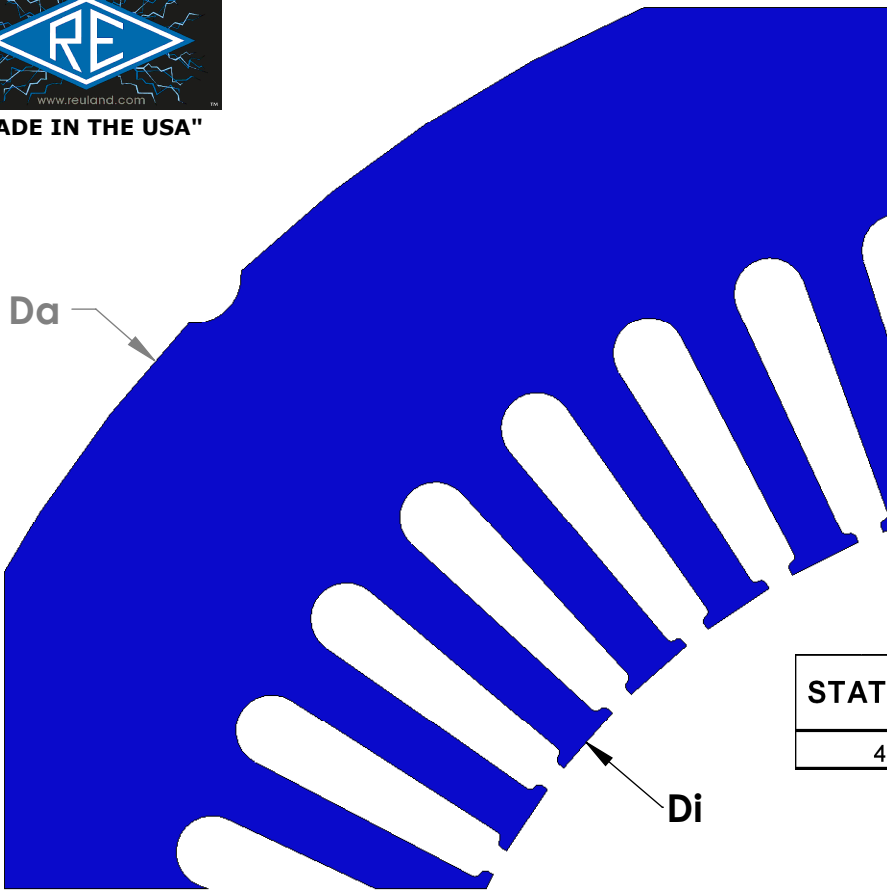

"MADE IN THE USA"

STATOR	SLOT N	CHARACTERISTICS			
		D <sub>a</sub>	D <sub>i</sub>	N	A
4165D		14.00	8.00	48	0.470

STATOR	SLOT V	CHARACTERISTICS			
		D <sub>a</sub>	D <sub>i</sub>	N	A
4165G		14.00	8.00	48	0.327

NOTE: CORES ARE WELDED  
NOT TO SCALE

MATERIAL: SILICON STEEL  
DIMENSIONS: INCHES

**REULAND ELECTRIC CO.**  
INDUSTRY, CA HOWELL, MI CINCINNATI, OH

[www.reuland.com](http://www.reuland.com)

Copyright © 2010 Reuland Electric Co. All Rights Reserved.