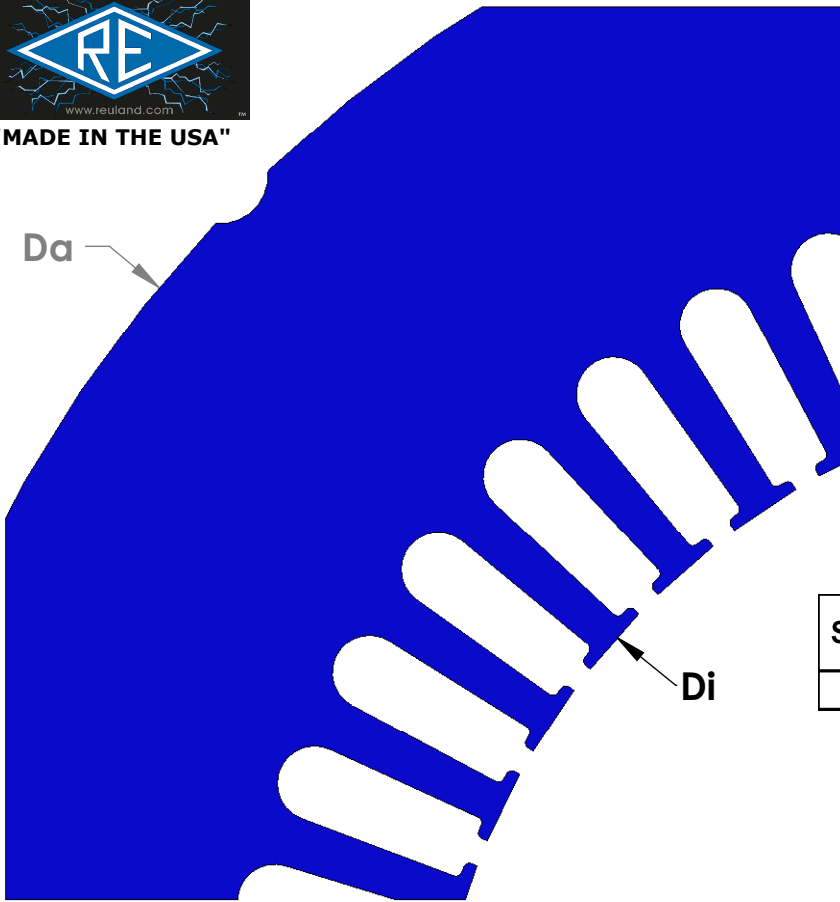

"MADE IN THE USA"

STATOR	SLOT C	CHARACTERISTICS			
		D <sub>a</sub>	D <sub>i</sub>	N	A
41659		14.00	8.00	48	0.374

STATOR	SLOT E	CHARACTERISTICS			
		D <sub>a</sub>	D <sub>i</sub>	N	A
41656		14.00	8.00	48	0.504

NOTE: CORES ARE WELDED  
NOT TO SCALE

MATERIAL: SILICON STEEL  
DIMENSIONS: INCHES

**REULAND ELECTRIC CO.**  
INDUSTRY, CA HOWELL, MI CINCINNATI, OH

[www.reuland.com](http://www.reuland.com)

Copyright © 2010 Reuland Electric Co. All Rights Reserved.