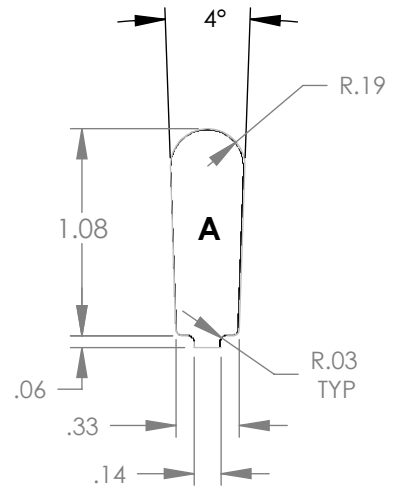

"MADE IN THE USA"

STATOR	SLOT C	CHARACTERISTICS			
		D <sub>a</sub>	D <sub>i</sub>	N	A
41659		14.00	8.00	48	0.374

STATOR	SLOT E	CHARACTERISTICS			
		D <sub>a</sub>	D <sub>i</sub>	N	A
41656		14.00	8.00	48	0.504

NOTE: CORES ARE WELDED  
NOT TO SCALE

MATERIAL: SILICON STEEL  
DIMENSIONS: INCHES

**REULAND ELECTRIC CO.**  
INDUSTRY, CA HOWELL, MI CINCINNATI, OH

[www.reuland.com](http://www.reuland.com)

Copyright © 2010 Reuland Electric Co. All Rights Reserved.