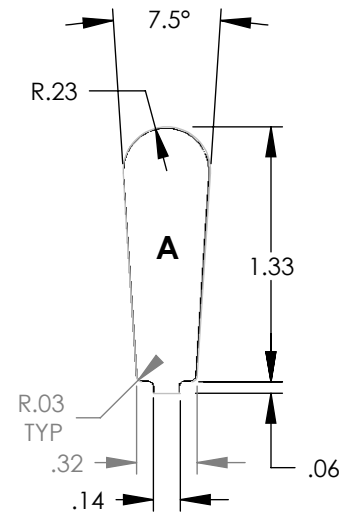

"MADE IN THE USA"

STATOR	SLOT C	CHARACTERISTICS			
		D <sub>a</sub>	D <sub>i</sub>	N	A
41659		14.00	8.00	48	0.374

STATOR	SLOT E	CHARACTERISTICS			
		D <sub>a</sub>	D <sub>i</sub>	N	A
41656		14.00	8.00	48	0.504

NOTE: CORES ARE WELDED  
NOT TO SCALE

MATERIAL: SILICON STEEL  
DIMENSIONS: INCHES

**REULAND ELECTRIC CO.**  
INDUSTRY, CA HOWELL, MI CINCINNATI, OH

[www.reuland.com](http://www.reuland.com)

Copyright © 2010 Reuland Electric Co. All Rights Reserved.