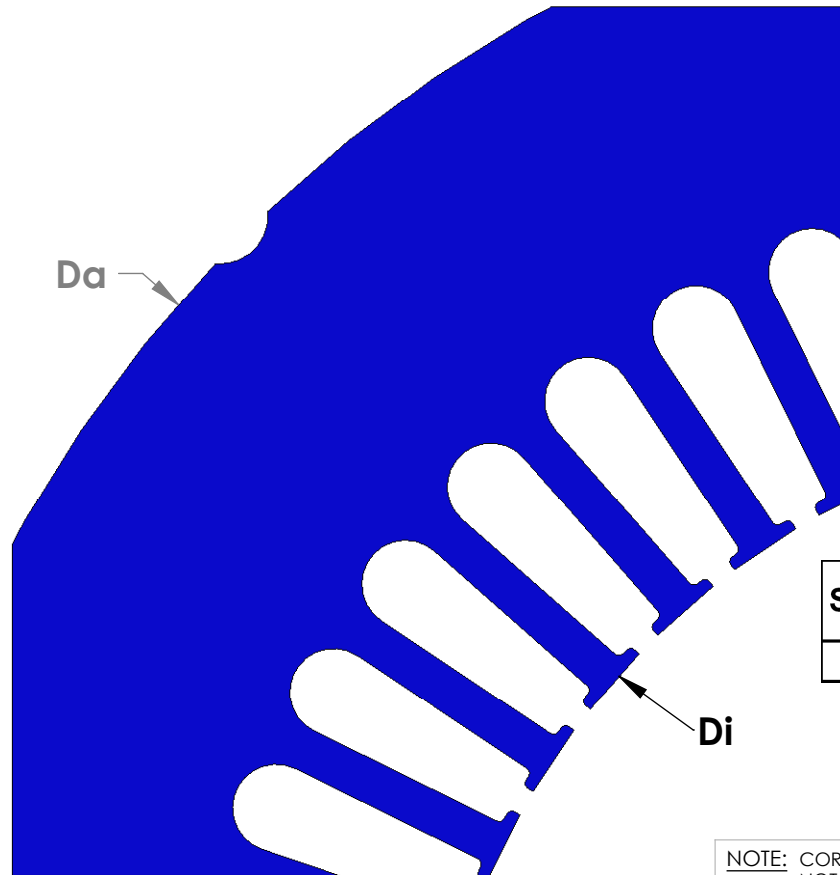

"MADE IN THE USA"

STATOR	SLOT C	CHARACTERISTICS			
		D <sub>a</sub>	D <sub>i</sub>	N	A
41659		14.00	8.00	48	0.374

STATOR	SLOT E	CHARACTERISTICS			
		D <sub>a</sub>	D <sub>i</sub>	N	A
41656		14.00	8.00	48	0.504

NOTE: CORES ARE WELDED  
NOT TO SCALE

MATERIAL: SILICON STEEL  
DIMENSIONS: INCHES

**REULAND ELECTRIC CO.**  
INDUSTRY, CA HOWELL, MI CINCINNATI, OH

[www.reuland.com](http://www.reuland.com)

Copyright © 2010 Reuland Electric Co. All Rights Reserved.