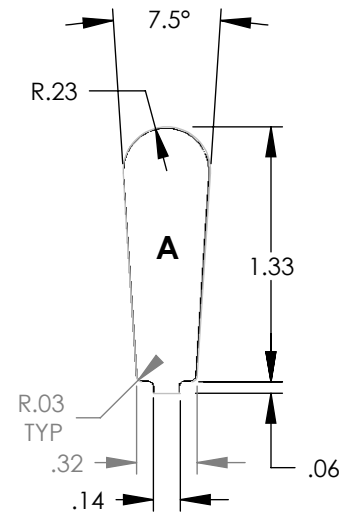

"MADE IN THE USA"

STATOR	SLOT C	CHARACTERISTICS			
		D _a	D _i	N	A
41659		14.00	8.00	48	0.374

STATOR	SLOT E	CHARACTERISTICS			
		D _a	D _i	N	A
41656		14.00	8.00	48	0.504

NOTE: CORES ARE WELDED
NOT TO SCALE

MATERIAL: SILICON STEEL
DIMENSIONS: INCHES

REULAND ELECTRIC CO.
INDUSTRY, CA HOWELL, MI CINCINNATI, OH

www.reuland.com

Copyright © 2010 Reuland Electric Co. All Rights Reserved.