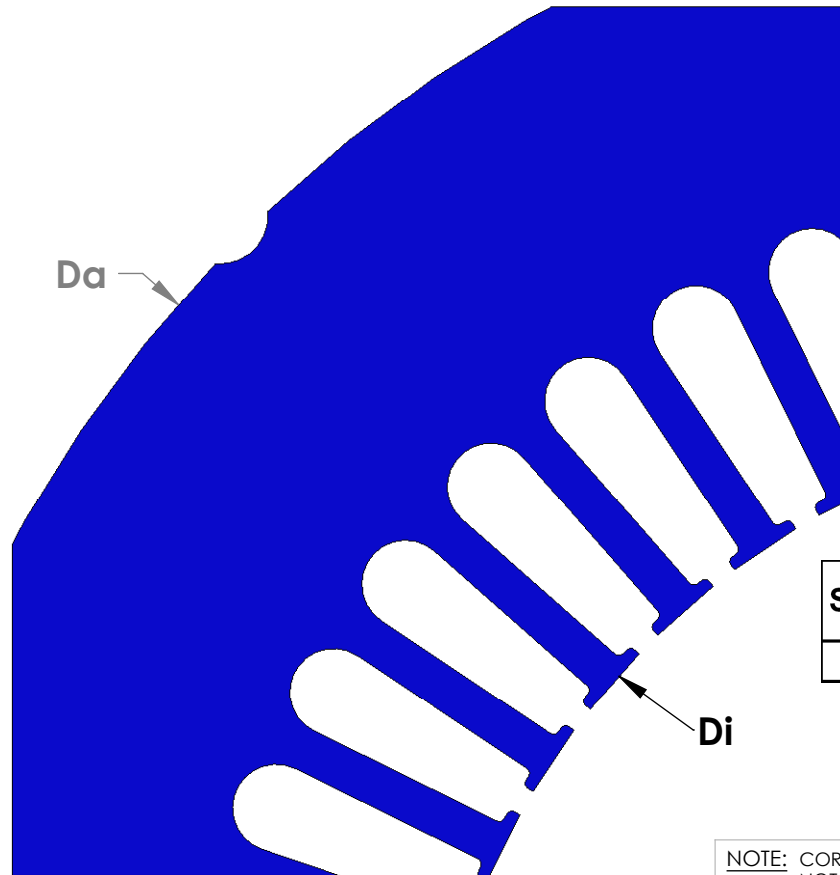

"MADE IN THE USA"

STATOR	SLOT C	CHARACTERISTICS			
		D _a	D _i	N	A
41659		14.00	8.00	48	0.374

STATOR	SLOT E	CHARACTERISTICS			
		D _a	D _i	N	A
41656		14.00	8.00	48	0.504

NOTE: CORES ARE WELDED
NOT TO SCALE

MATERIAL: SILICON STEEL
DIMENSIONS: INCHES

REULAND ELECTRIC CO.
INDUSTRY, CA HOWELL, MI CINCINNATI, OH

www.reuland.com

Copyright © 2010 Reuland Electric Co. All Rights Reserved.