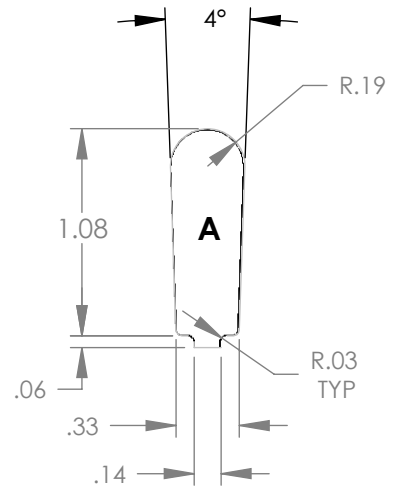

"MADE IN THE USA"

STATOR	SLOT C	CHARACTERISTICS			
		D _a	D _i	N	A
41659		14.00	8.00	48	0.374

STATOR	SLOT E	CHARACTERISTICS			
		D _a	D _i	N	A
41656		14.00	8.00	48	0.504

NOTE: CORES ARE WELDED
NOT TO SCALE

MATERIAL: SILICON STEEL
DIMENSIONS: INCHES

REULAND ELECTRIC CO.
INDUSTRY, CA HOWELL, MI CINCINNATI, OH

www.reuland.com

Copyright © 2010 Reuland Electric Co. All Rights Reserved.