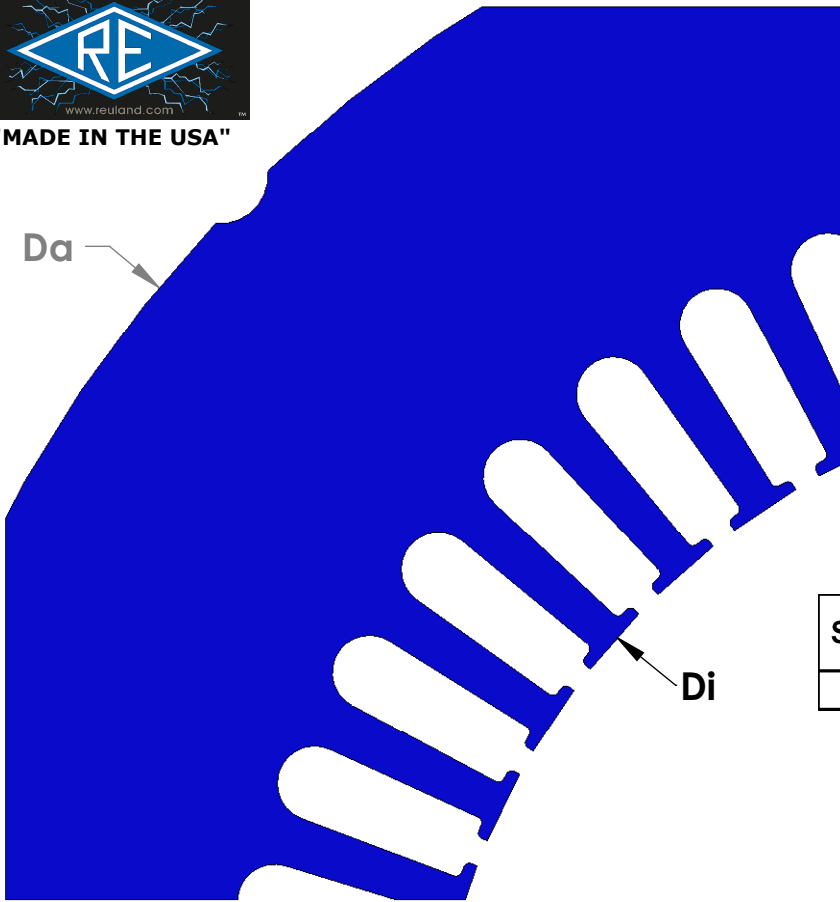

"MADE IN THE USA"

STATOR	SLOT C	CHARACTERISTICS			
		D _a	D _i	N	A
41659		14.00	8.00	48	0.374

STATOR	SLOT E	CHARACTERISTICS			
		D _a	D _i	N	A
41656		14.00	8.00	48	0.504

NOTE: CORES ARE WELDED
NOT TO SCALE

MATERIAL: SILICON STEEL
DIMENSIONS: INCHES

REULAND ELECTRIC CO.
INDUSTRY, CA HOWELL, MI CINCINNATI, OH

www.reuland.com

Copyright © 2010 Reuland Electric Co. All Rights Reserved.