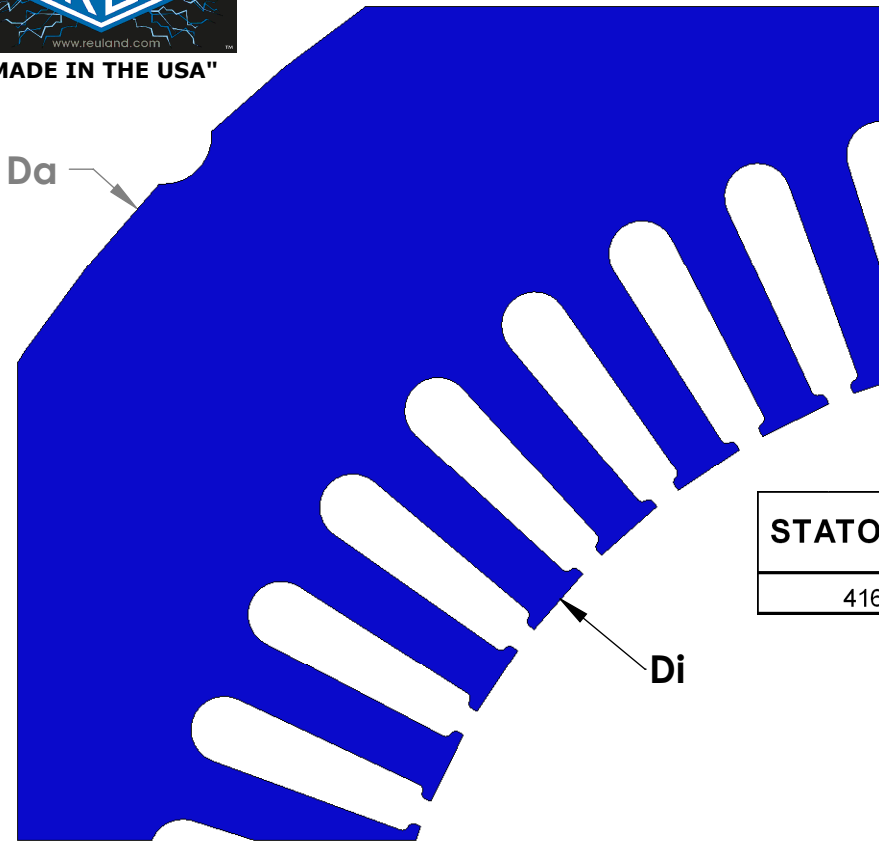

"MADE IN THE USA"

STATOR	SLOT M	CHARACTERISTICS			
		D <sub>a</sub>	D <sub>i</sub>	N	A
41655		14.00	8.00	48	0.368

STATOR	SLOT M	CHARACTERISTICS			
		D <sub>a</sub>	D <sub>i</sub>	N	A
4165U		14.00	8.00	54	0.368

NOTE: CORES ARE WELDED  
NOT TO SCALE

MATERIAL: SILICON STEEL  
DIMENSIONS: INCHES

**REULAND ELECTRIC CO.**  
INDUSTRY, CA HOWELL, MI CINCINNATI, OH

[www.reuland.com](http://www.reuland.com)

Copyright © 2010 Reuland Electric Co. All Rights Reserved.