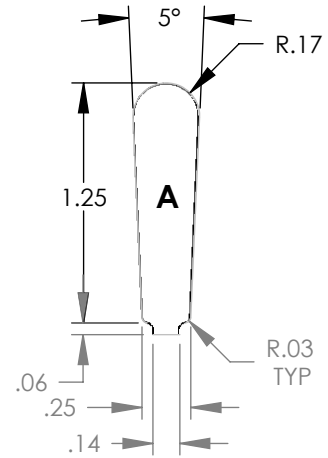

"MADE IN THE USA"

STATOR	SLOT M	CHARACTERISTICS			
		D <sub>a</sub>	D <sub>i</sub>	N	A
41655		14.00	8.00	48	0.368

STATOR	SLOT M	CHARACTERISTICS			
		D <sub>a</sub>	D <sub>i</sub>	N	A
4165U		14.00	8.00	54	0.368

NOTE: CORES ARE WELDED  
NOT TO SCALE

MATERIAL: SILICON STEEL  
DIMENSIONS: INCHES

**REULAND ELECTRIC CO.**  
INDUSTRY, CA HOWELL, MI CINCINNATI, OH

[www.reuland.com](http://www.reuland.com)

Copyright © 2010 Reuland Electric Co. All Rights Reserved.