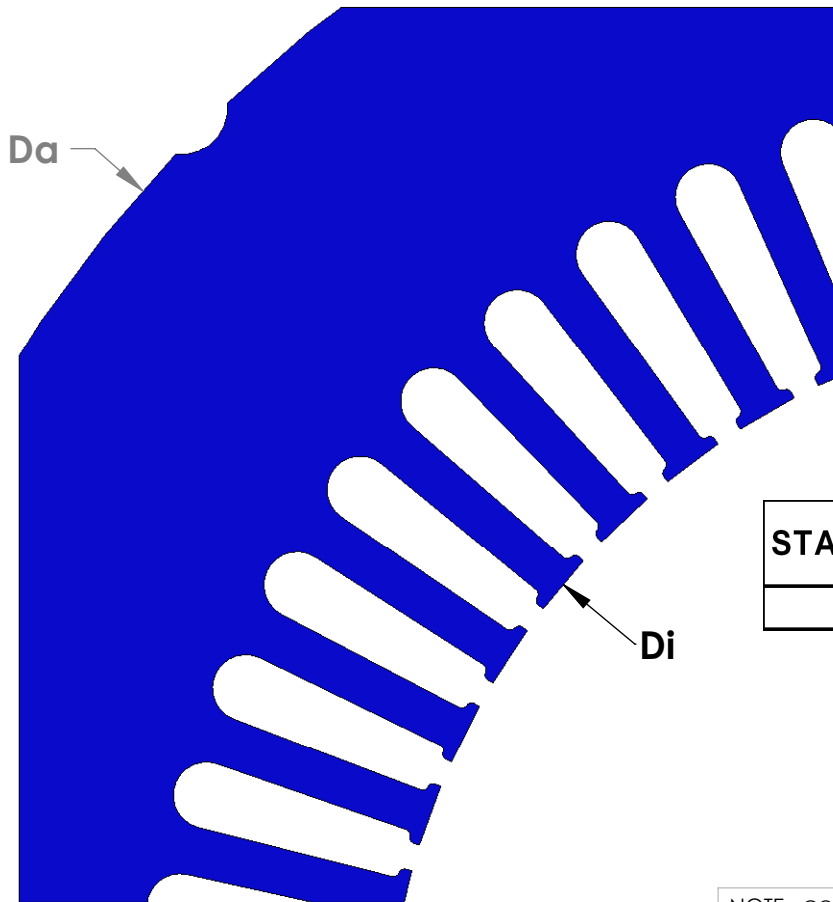

"MADE IN THE USA"

STATOR	SLOT M	CHARACTERISTICS			
		D <sub>a</sub>	D <sub>i</sub>	N	A
41655		14.00	8.00	48	0.368

STATOR	SLOT M	CHARACTERISTICS			
		D <sub>a</sub>	D <sub>i</sub>	N	A
4165U		14.00	8.00	54	0.368

NOTE: CORES ARE WELDED  
NOT TO SCALE

MATERIAL: SILICON STEEL  
DIMENSIONS: INCHES

**REULAND ELECTRIC CO.**  
INDUSTRY, CA HOWELL, MI CINCINNATI, OH

[www.reuland.com](http://www.reuland.com)

Copyright © 2010 Reuland Electric Co. All Rights Reserved.