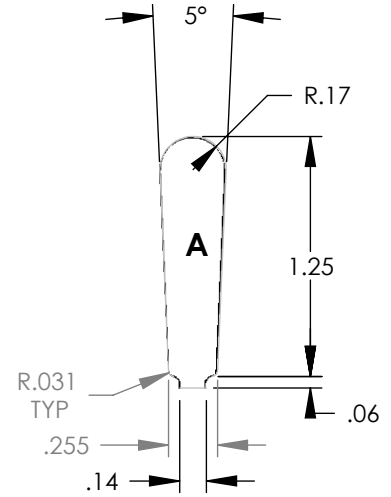

"MADE IN THE USA"

STATOR	SLOT M	CHARACTERISTICS			
		D _a	D _i	N	A
41595		12.00	7.00	48	0.368

STATOR	SLOT N	CHARACTERISTICS			
		D _a	D _i	N	A
4159D		12.00	7.00	60	0.470

NOTE: CORES ARE WELDED
NOT TO SCALE

MATERIAL: SILICON STEEL
DIMENSIONS: INCHES

REULAND ELECTRIC CO.
INDUSTRY, CA HOWELL, MI CINCINNATI, OH

www.reuland.com

Copyright © 2010 Reuland Electric Co. All Rights Reserved.