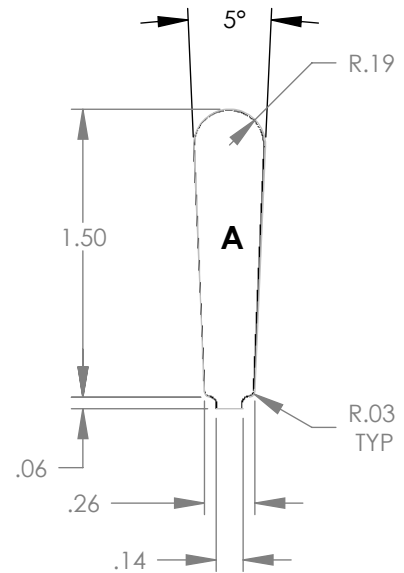

"MADE IN THE USA"

STATOR	SLOT M	CHARACTERISTICS			
		D _a	D _i	N	A
41595		12.00	7.00	48	0.368

STATOR	SLOT N	CHARACTERISTICS			
		D _a	D _i	N	A
4159D		12.00	7.00	60	0.470

NOTE: CORES ARE WELDED
NOT TO SCALE

MATERIAL: SILICON STEEL
DIMENSIONS: INCHES

REULAND ELECTRIC CO.
INDUSTRY, CA HOWELL, MI CINCINNATI, OH

www.reuland.com

Copyright © 2010 Reuland Electric Co. All Rights Reserved.