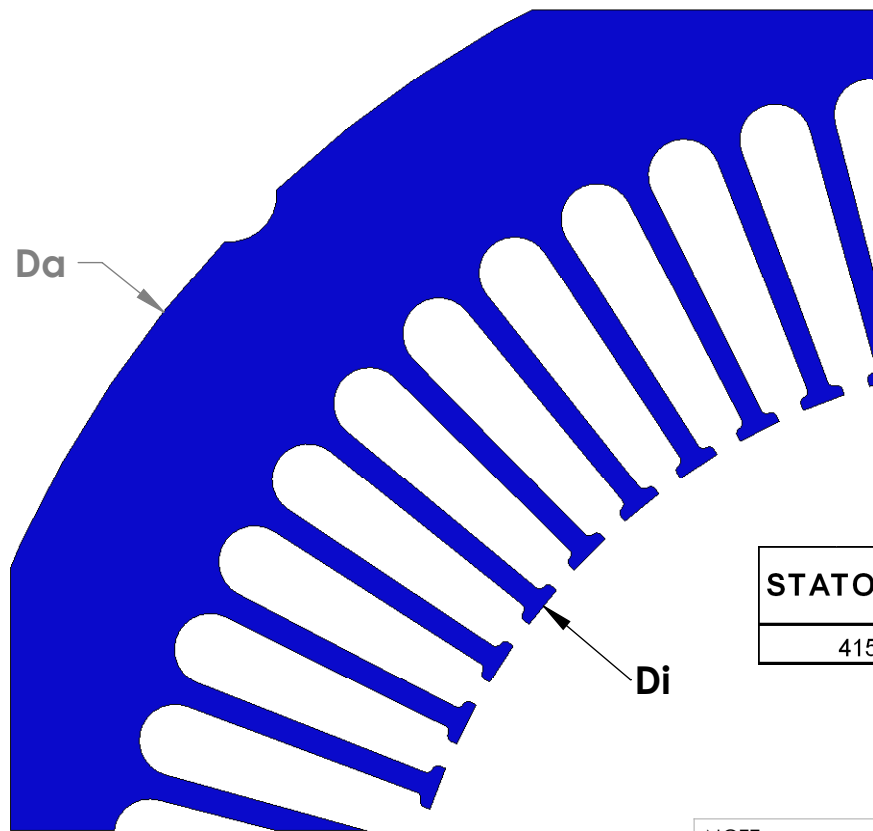

"MADE IN THE USA"

STATOR	SLOT M	CHARACTERISTICS			
		D _a	D _i	N	A
41595		12.00	7.00	48	0.368

STATOR	SLOT N	CHARACTERISTICS			
		D _a	D _i	N	A
4159D		12.00	7.00	60	0.470

NOTE: CORES ARE WELDED
NOT TO SCALE

MATERIAL: SILICON STEEL
DIMENSIONS: INCHES

REULAND ELECTRIC CO.
INDUSTRY, CA HOWELL, MI CINCINNATI, OH

www.reuland.com

Copyright © 2010 Reuland Electric Co. All Rights Reserved.