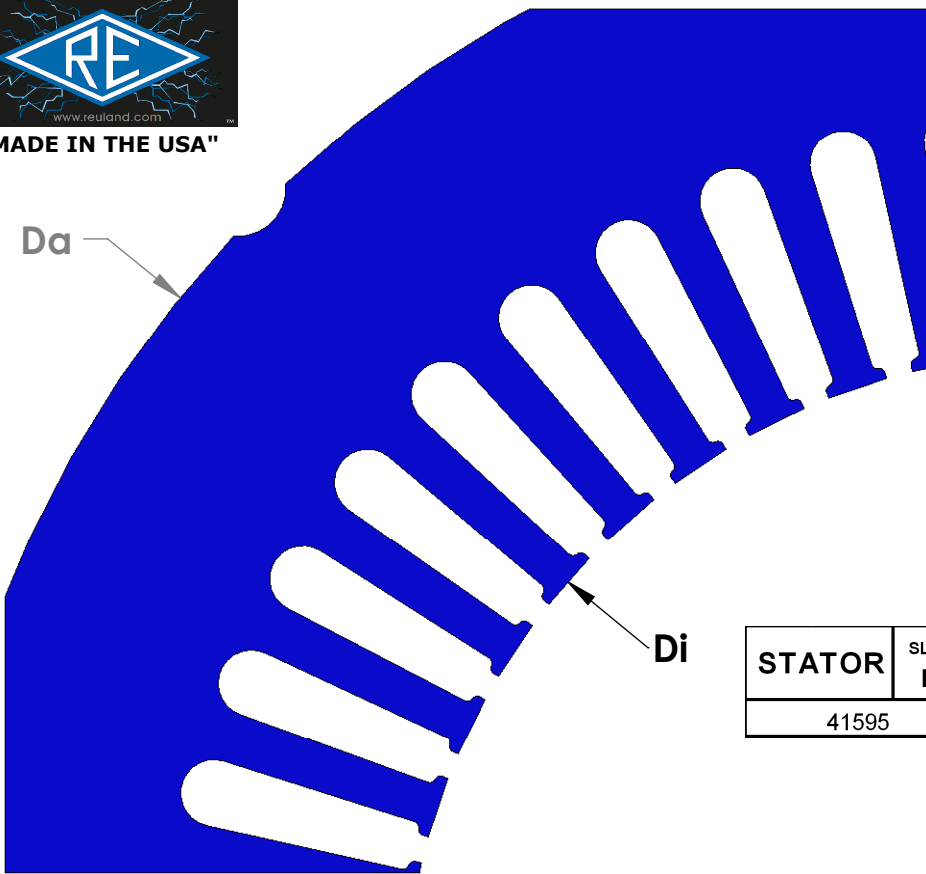

"MADE IN THE USA"

STATOR	SLOT M	CHARACTERISTICS			
		D _a	D _i	N	A
41595		12.00	7.00	48	0.368

STATOR	SLOT N	CHARACTERISTICS			
		D _a	D _i	N	A
4159D		12.00	7.00	60	0.470

NOTE: CORES ARE WELDED
NOT TO SCALE

MATERIAL: SILICON STEEL
DIMENSIONS: INCHES

REULAND ELECTRIC CO.
INDUSTRY, CA HOWELL, MI CINCINNATI, OH

www.reuland.com

Copyright © 2010 Reuland Electric Co. All Rights Reserved.