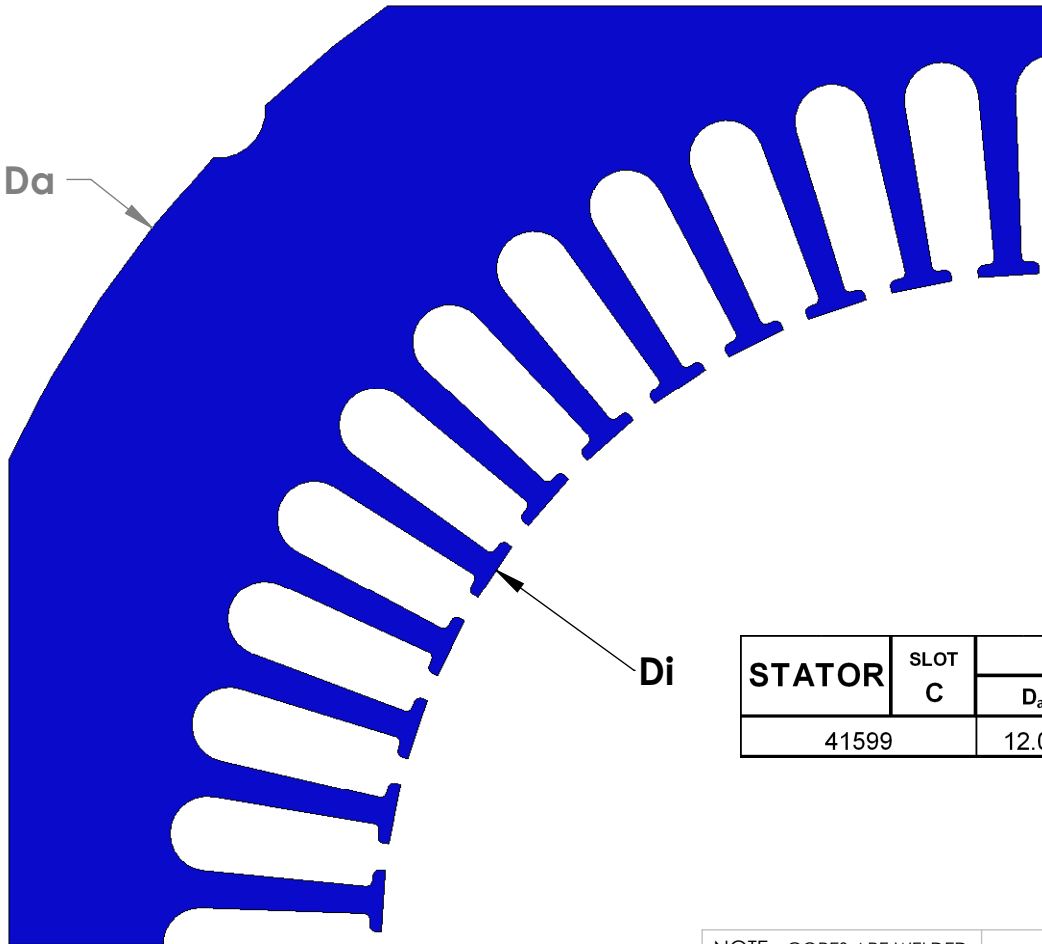

"MADE IN THE USA"

Da

Di

STATOR	SLOT A	CHARACTERISTICS			
		Da	Di	N	A
41597		12.00	7.00	48	0.262

Da

Di

STATOR	SLOT C	CHARACTERISTICS			
		Da	Di	N	A
41599		12.00	7.00	48	0.183

NOTE: CORES ARE WELDED
NOT TO SCALE

MATERIAL: SILICON STEEL
DIMENSIONS: INCHES

REULAND ELECTRIC CO.
INDUSTRY, CA HOWELL, MI CINCINNATI, OH

www.reuland.com

Copyright © 2010 Reuland Electric Co. All Rights Reserved.