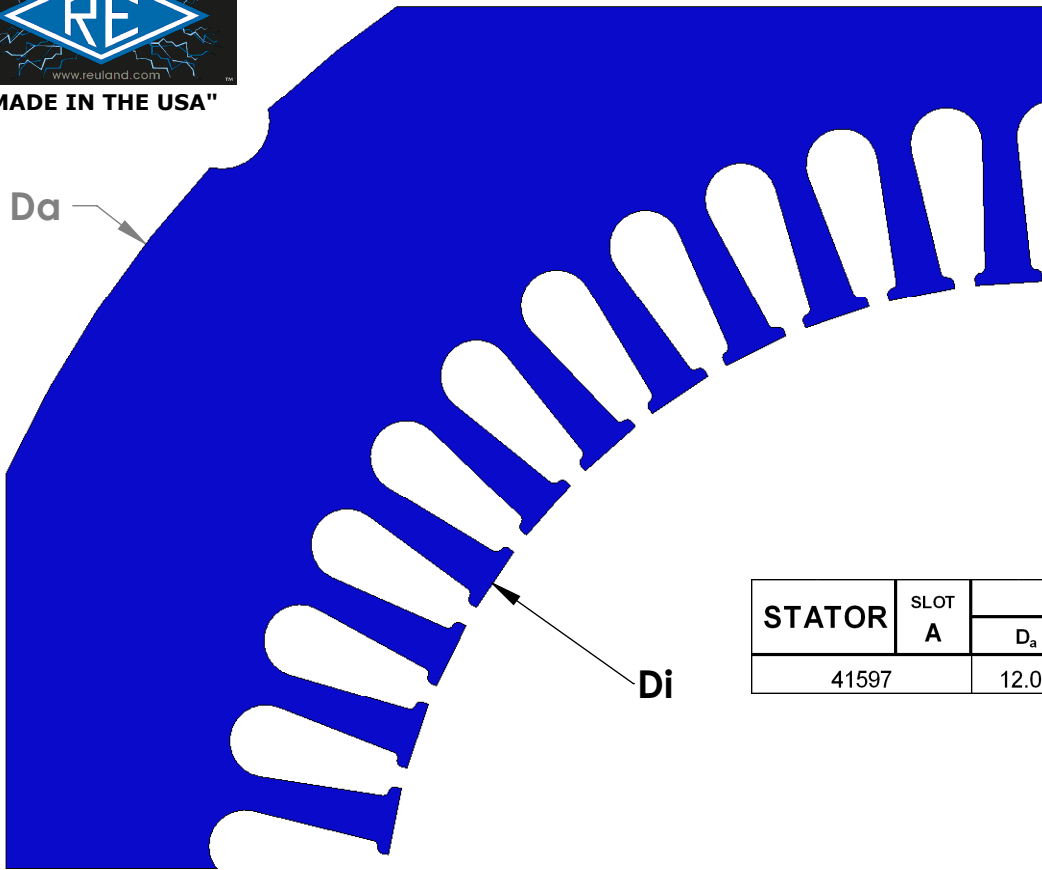

"MADE IN THE USA"

Da

Di

STATOR	SLOT A	CHARACTERISTICS			
		Da	Di	N	A
41597		12.00	7.00	48	0.262

Da

Di

STATOR	SLOT C	CHARACTERISTICS			
		Da	Di	N	A
41599		12.00	7.00	48	0.183

NOTE: CORES ARE WELDED
NOT TO SCALE

MATERIAL: SILICON STEEL
DIMENSIONS: INCHES

REULAND ELECTRIC CO.
INDUSTRY, CA HOWELL, MI CINCINNATI, OH

www.reuland.com

Copyright © 2010 Reuland Electric Co. All Rights Reserved.