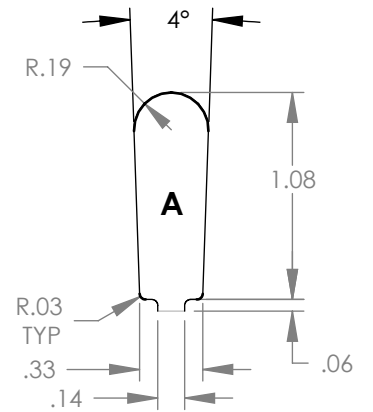

"MADE IN THE USA"

Da

Di

STATOR	SLOT A	CHARACTERISTICS			
		Da	Di	N	A
41597		12.00	7.00	48	0.262

Da

Di

STATOR	SLOT C	CHARACTERISTICS			
		Da	Di	N	A
41599		12.00	7.00	48	0.183

NOTE: CORES ARE WELDED
NOT TO SCALE

MATERIAL: SILICON STEEL
DIMENSIONS: INCHES

REULAND ELECTRIC CO.
INDUSTRY, CA HOWELL, MI CINCINNATI, OH

www.reuland.com

Copyright © 2010 Reuland Electric Co. All Rights Reserved.