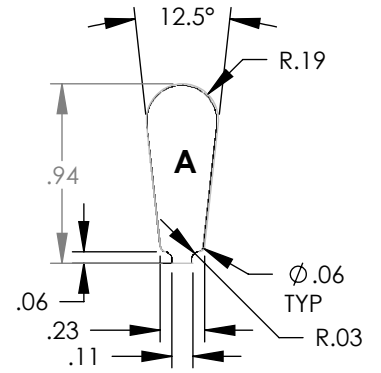

"MADE IN THE USA"

Da

Di

STATOR	SLOT A	CHARACTERISTICS			
		Da	Di	N	A
41597		12.00	7.00	48	0.262

Da

Di

STATOR	SLOT C	CHARACTERISTICS			
		Da	Di	N	A
41599		12.00	7.00	48	0.183

NOTE: CORES ARE WELDED
NOT TO SCALE

MATERIAL: SILICON STEEL
DIMENSIONS: INCHES

REULAND ELECTRIC CO.
INDUSTRY, CA HOWELL, MI CINCINNATI, OH

www.reuland.com

Copyright © 2010 Reuland Electric Co. All Rights Reserved.