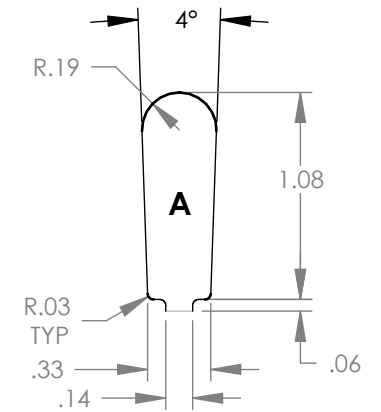

"MADE IN THE USA"

Da

Di

STATOR	SLOT A	CHARACTERISTICS			
		Da	Di	N	A
41597		12.00	7.00	48	0.262

Da

Di

STATOR	SLOT C	CHARACTERISTICS			
		Da	Di	N	A
41599		12.00	7.00	48	0.183

NOTE: CORES ARE WELDED
NOT TO SCALE

MATERIAL: SILICON STEEL
DIMENSIONS: INCHES

REULAND ELECTRIC CO.
INDUSTRY, CA HOWELL, MI CINCINNATI, OH

www.reuland.com

Copyright © 2010 Reuland Electric Co. All Rights Reserved.