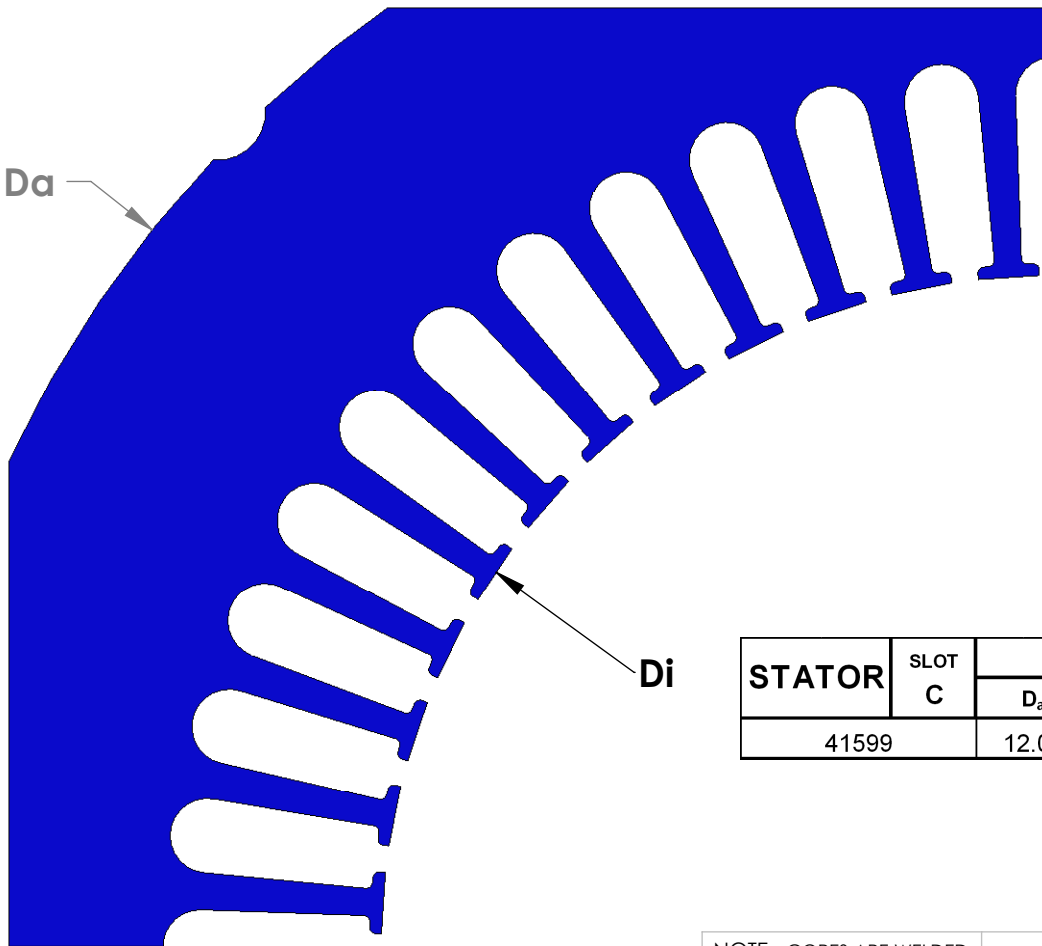

"MADE IN THE USA"

Da

Di

STATOR	SLOT A	CHARACTERISTICS			
		Da	Di	N	A
41597		12.00	7.00	48	0.262

Da

Di

STATOR	SLOT C	CHARACTERISTICS			
		Da	Di	N	A
41599		12.00	7.00	48	0.183

NOTE: CORES ARE WELDED
NOT TO SCALE

MATERIAL: SILICON STEEL
DIMENSIONS: INCHES

REULAND ELECTRIC CO.
INDUSTRY, CA HOWELL, MI CINCINNATI, OH

www.reuland.com

Copyright © 2010 Reuland Electric Co. All Rights Reserved.