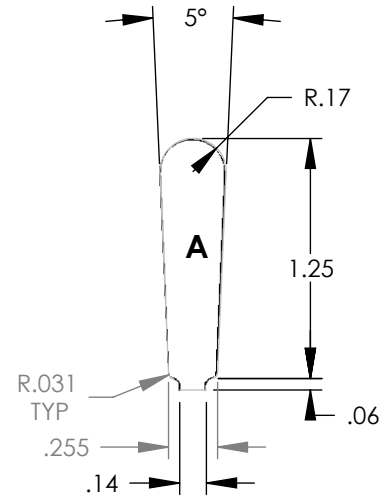

"MADE IN THE USA"

STATOR	SLOT M	CHARACTERISTICS			
		D <sub>a</sub>	D <sub>i</sub>	N	A
41595		12.00	7.00	48	0.368

STATOR	SLOT N	CHARACTERISTICS			
		D <sub>a</sub>	D <sub>i</sub>	N	A
4159D		12.00	7.00	60	0.470

NOTE: CORES ARE WELDED  
NOT TO SCALE

MATERIAL: SILICON STEEL  
DIMENSIONS: INCHES

**REULAND ELECTRIC CO.**  
INDUSTRY, CA HOWELL, MI CINCINNATI, OH

[www.reuland.com](http://www.reuland.com)

Copyright © 2010 Reuland Electric Co. All Rights Reserved.