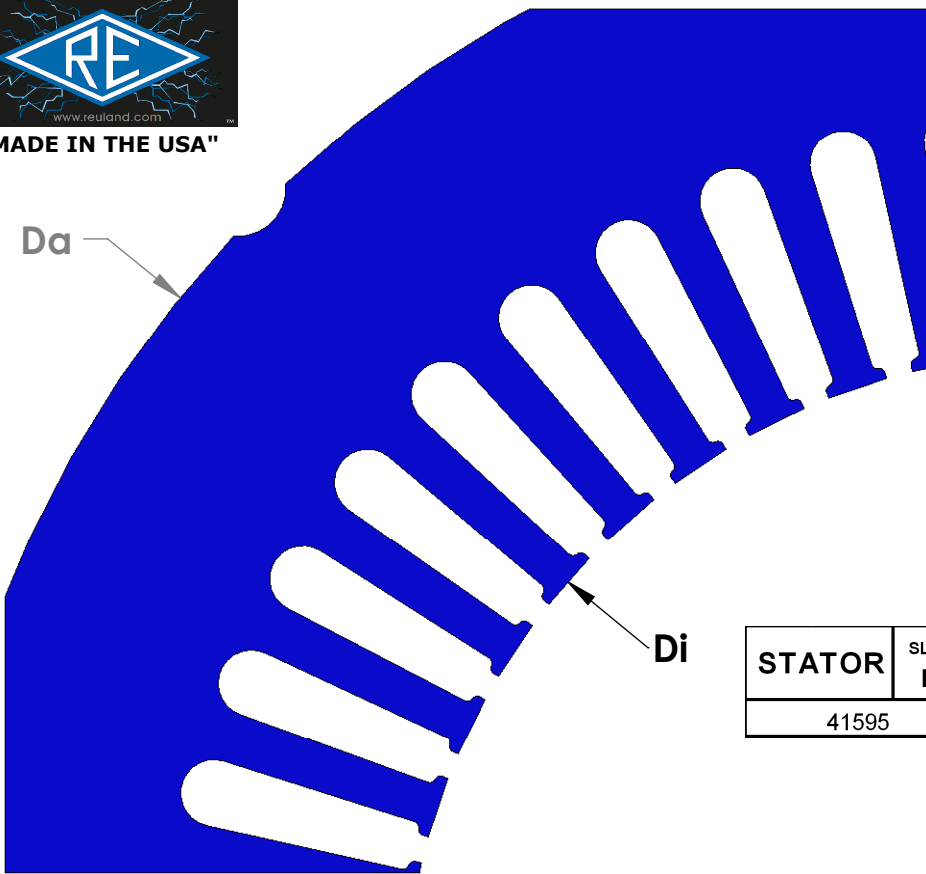

"MADE IN THE USA"

STATOR	SLOT M	CHARACTERISTICS			
		D <sub>a</sub>	D <sub>i</sub>	N	A
41595		12.00	7.00	48	0.368

STATOR	SLOT N	CHARACTERISTICS			
		D <sub>a</sub>	D <sub>i</sub>	N	A
4159D		12.00	7.00	60	0.470

NOTE: CORES ARE WELDED  
NOT TO SCALE

MATERIAL: SILICON STEEL  
DIMENSIONS: INCHES

**REULAND ELECTRIC CO.**  
INDUSTRY, CA HOWELL, MI CINCINNATI, OH

[www.reuland.com](http://www.reuland.com)

Copyright © 2010 Reuland Electric Co. All Rights Reserved.