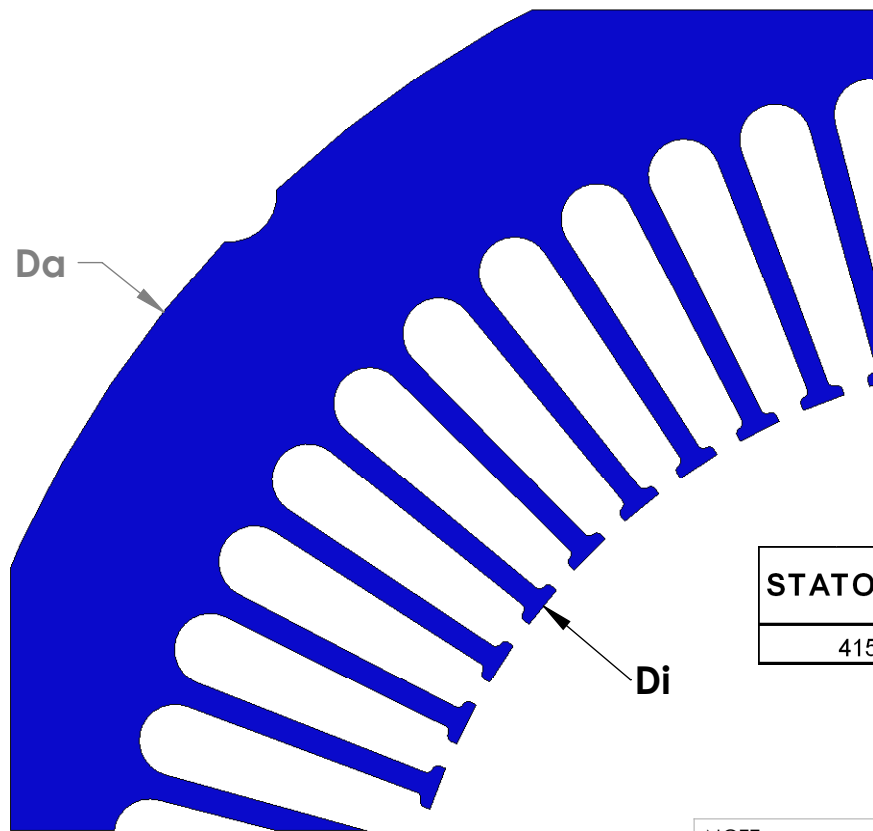

"MADE IN THE USA"

STATOR	SLOT M	CHARACTERISTICS			
		D <sub>a</sub>	D <sub>i</sub>	N	A
41595		12.00	7.00	48	0.368

STATOR	SLOT N	CHARACTERISTICS			
		D <sub>a</sub>	D <sub>i</sub>	N	A
4159D		12.00	7.00	60	0.470

NOTE: CORES ARE WELDED  
NOT TO SCALE

MATERIAL: SILICON STEEL  
DIMENSIONS: INCHES

**REULAND ELECTRIC CO.**  
INDUSTRY, CA HOWELL, MI CINCINNATI, OH

[www.reuland.com](http://www.reuland.com)

Copyright © 2010 Reuland Electric Co. All Rights Reserved.