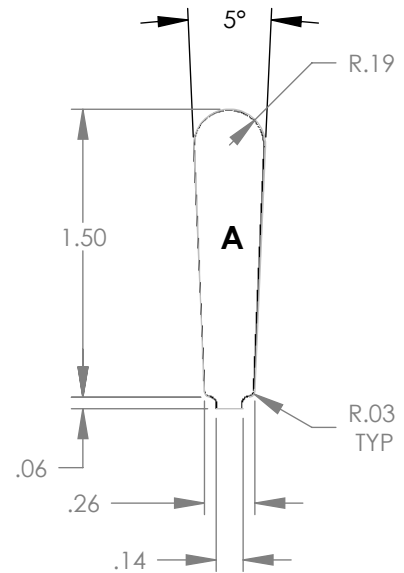

"MADE IN THE USA"

STATOR	SLOT M	CHARACTERISTICS			
		D <sub>a</sub>	D <sub>i</sub>	N	A
41595		12.00	7.00	48	0.368

STATOR	SLOT N	CHARACTERISTICS			
		D <sub>a</sub>	D <sub>i</sub>	N	A
4159D		12.00	7.00	60	0.470

NOTE: CORES ARE WELDED  
NOT TO SCALE

MATERIAL: SILICON STEEL  
DIMENSIONS: INCHES

**REULAND ELECTRIC CO.**  
INDUSTRY, CA HOWELL, MI CINCINNATI, OH

[www.reuland.com](http://www.reuland.com)

Copyright © 2010 Reuland Electric Co. All Rights Reserved.