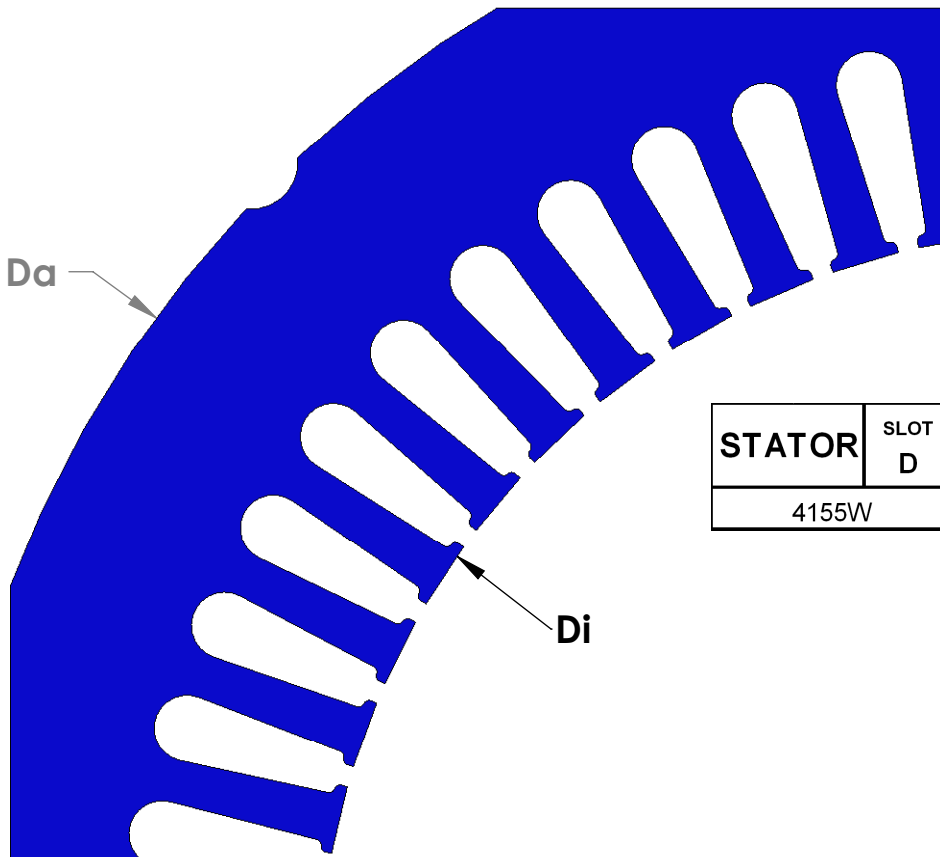

"MADE IN THE USA"

STATOR	SLOT D	CHARACTERISTICS			
		D _a	D _i	N	A
41550		12.00	8.00	48	0.281

STATOR	SLOT D	CHARACTERISTICS			
		D _a	D _i	N	A
4155W		12.00	8.00	54	0.281

www.reuland.com

Copyright © 2010 Reuland Electric Co. All Rights Reserved.

NOTE: CORES ARE WELDED
NOT TO SCALE

MATERIAL: SILICON STEEL
DIMENSIONS: INCHES

REULAND ELECTRIC CO.
INDUSTRY, CA HOWELL, MI CINCINNATI, OH