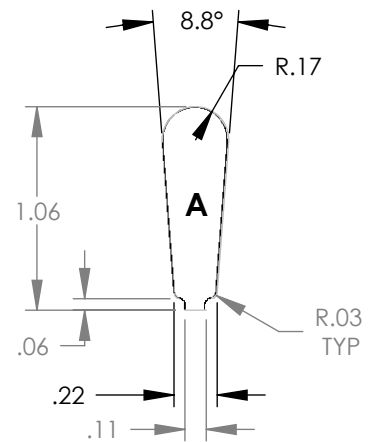

"MADE IN THE USA"

STATOR	SLOT D	CHARACTERISTICS			
		D _a	D _i	N	A
41550		12.00	8.00	48	0.281

STATOR	SLOT D	CHARACTERISTICS			
		D _a	D _i	N	A
4155W		12.00	8.00	54	0.281

www.reuland.com

Copyright © 2010 Reuland Electric Co. All Rights Reserved.

NOTE: CORES ARE WELDED
NOT TO SCALE

MATERIAL: SILICON STEEL
DIMENSIONS: INCHES

REULAND ELECTRIC CO.
INDUSTRY, CA HOWELL, MI CINCINNATI, OH