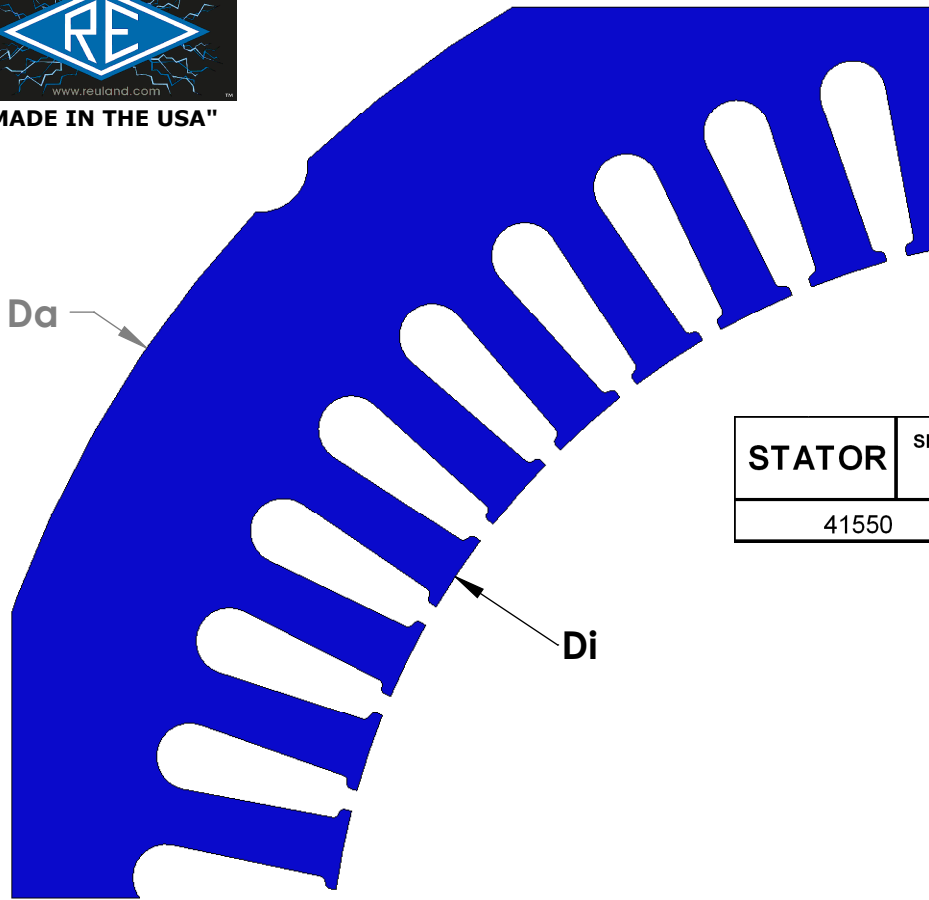

"MADE IN THE USA"

STATOR	SLOT D	CHARACTERISTICS			
		D _a	D _i	N	A
41550		12.00	8.00	48	0.281

STATOR	SLOT D	CHARACTERISTICS			
		D _a	D _i	N	A
4155W		12.00	8.00	54	0.281

www.reuland.com

Copyright © 2010 Reuland Electric Co. All Rights Reserved.

NOTE: CORES ARE WELDED
NOT TO SCALE

MATERIAL: SILICON STEEL
DIMENSIONS: INCHES

REULAND ELECTRIC CO.
INDUSTRY, CA HOWELL, MI CINCINNATI, OH