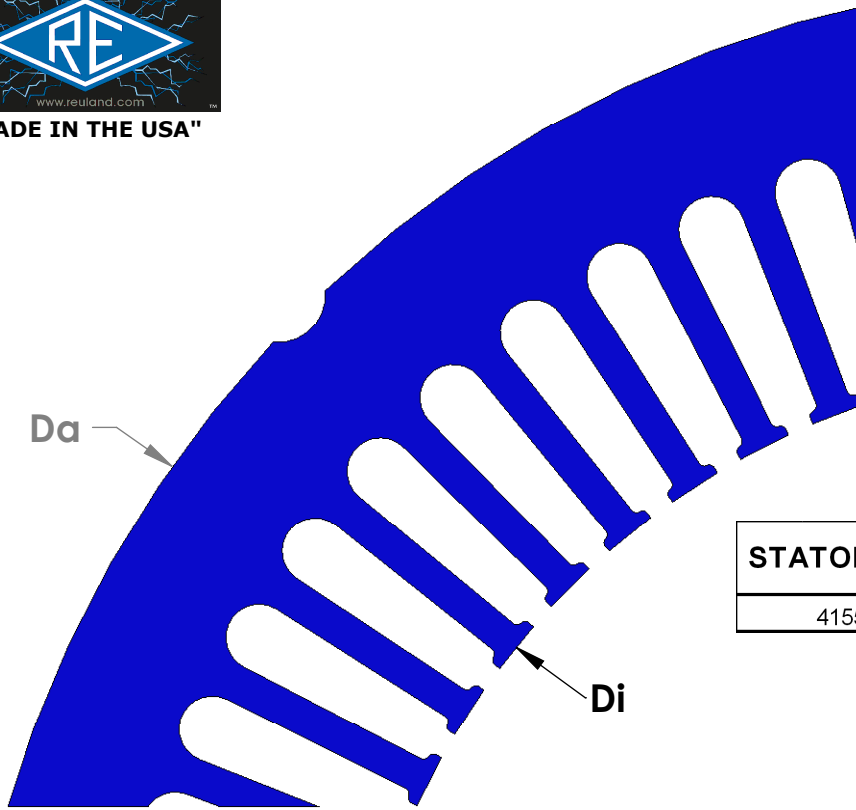

"MADE IN THE USA"

STATOR	SLOT M	CHARACTERISTICS			
		D _a	D _i	N	A
4155V		12.00	8.00	60	0.368

STATOR	SLOT M	CHARACTERISTICS			
		D _a	D _i	N	A
41551		12.00	8.00	72	0.368

NOTE: CORES ARE WELDED
NOT TO SCALE

MATERIAL: SILICON STEEL
DIMENSIONS: INCHES

REULAND ELECTRIC CO.
INDUSTRY, CA HOWELL, MI CINCINNATI, OH

www.reuland.com

Copyright © 2010 Reuland Electric Co. All Rights Reserved.