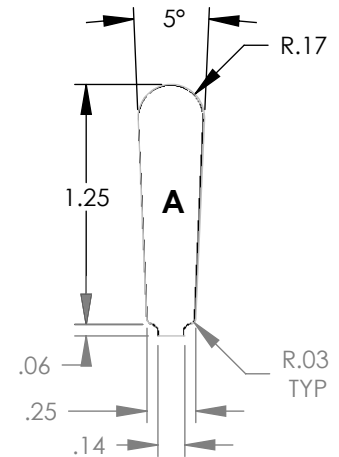

"MADE IN THE USA"

STATOR	SLOT M	CHARACTERISTICS			
		D _a	D _i	N	A
4155V		12.00	8.00	60	0.368

STATOR	SLOT M	CHARACTERISTICS			
		D _a	D _i	N	A
41551		12.00	8.00	72	0.368

NOTE: CORES ARE WELDED
NOT TO SCALE

MATERIAL: SILICON STEEL
DIMENSIONS: INCHES

REULAND ELECTRIC CO.
INDUSTRY, CA HOWELL, MI CINCINNATI, OH

www.reuland.com

Copyright © 2010 Reuland Electric Co. All Rights Reserved.