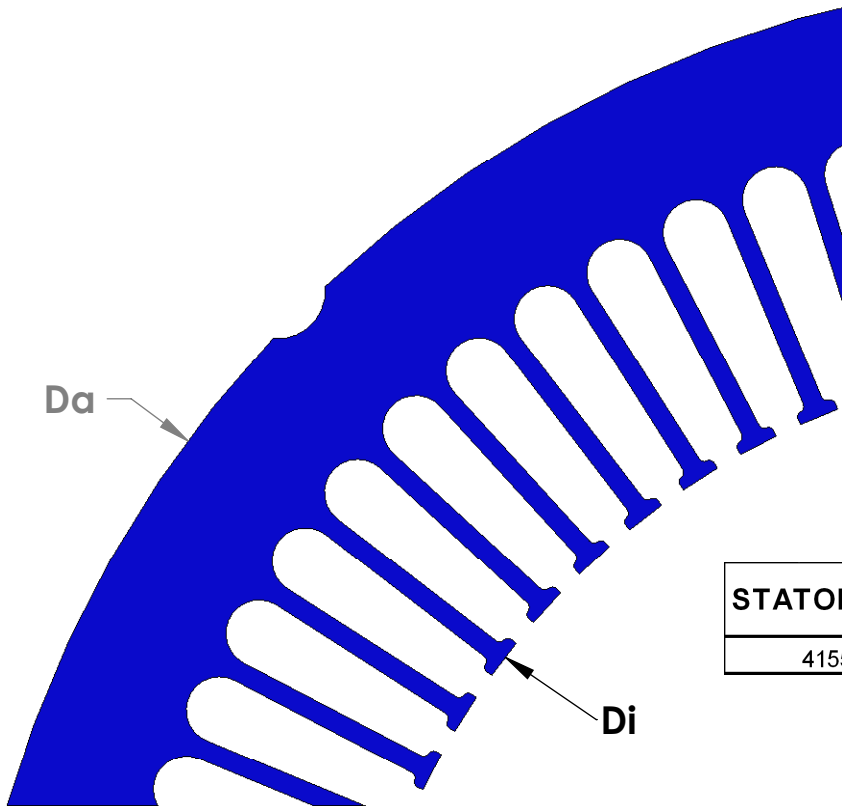

"MADE IN THE USA"

STATOR	SLOT M	CHARACTERISTICS			
		D _a	D _i	N	A
4155V		12.00	8.00	60	0.368

STATOR	SLOT M	CHARACTERISTICS			
		D _a	D _i	N	A
41551		12.00	8.00	72	0.368

NOTE: CORES ARE WELDED
NOT TO SCALE

MATERIAL: SILICON STEEL
DIMENSIONS: INCHES

REULAND ELECTRIC CO.
INDUSTRY, CA HOWELL, MI CINCINNATI, OH

www.reuland.com

Copyright © 2010 Reuland Electric Co. All Rights Reserved.