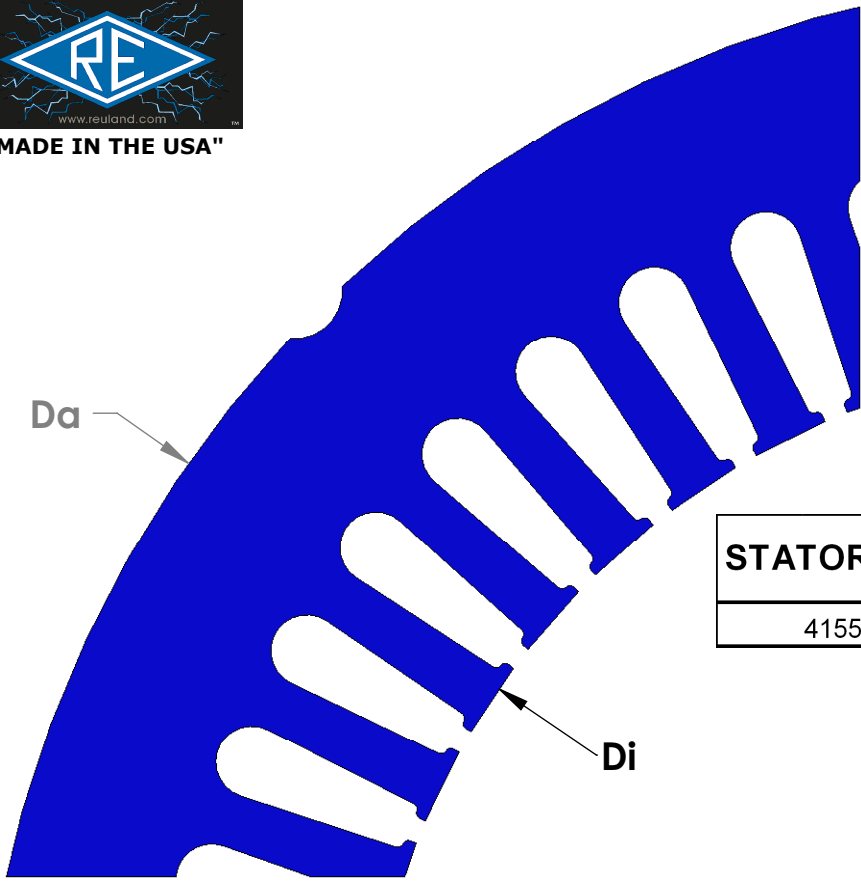

"MADE IN THE USA"

STATOR	SLOT V	CHARACTERISTICS			
		D _a	D _i	N	A
4155G		12.00	8.00	48	0.327

STATOR	SLOT V	CHARACTERISTICS			
		D _a	D _i	N	A
41552		12.00	8.00	54	0.327

www.reuland.com

Copyright © 2010 Reuland Electric Co. All Rights Reserved.

NOTE: CORES ARE WELDED
NOT TO SCALE

MATERIAL: SILICON STEEL
DIMENSIONS: INCHES

REULAND ELECTRIC CO.
INDUSTRY, CA HOWELL, MI CINCINNATI, OH