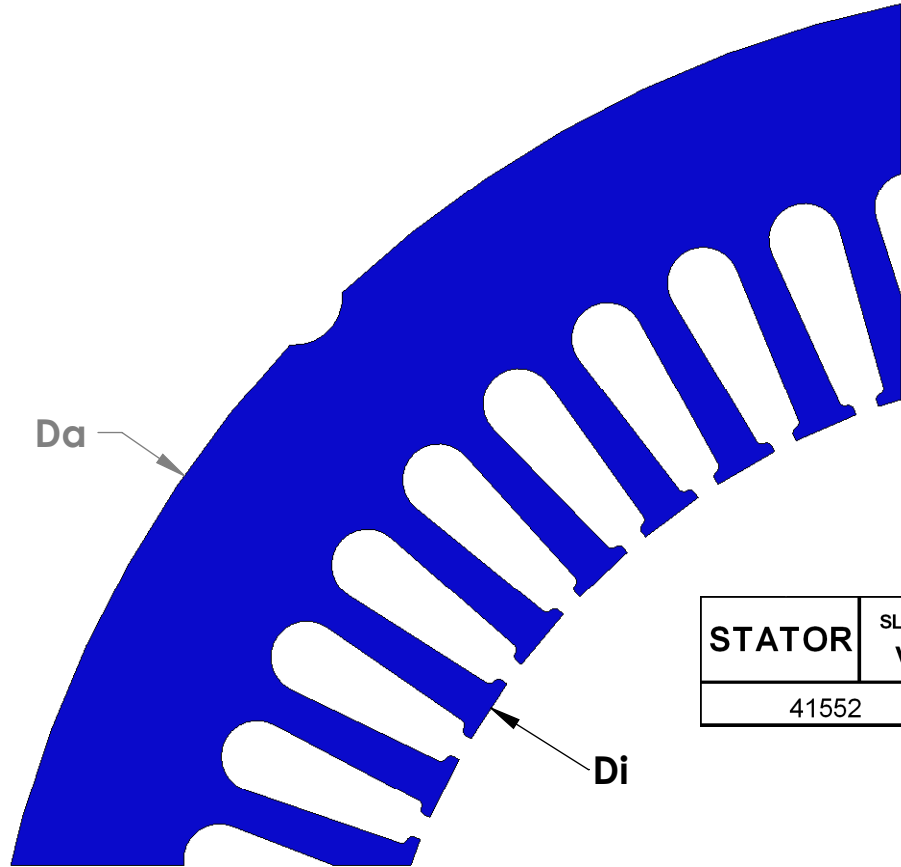

"MADE IN THE USA"

STATOR	SLOT V	CHARACTERISTICS			
		D _a	D _i	N	A
4155G		12.00	8.00	48	0.327

STATOR	SLOT V	CHARACTERISTICS			
		D _a	D _i	N	A
41552		12.00	8.00	54	0.327

www.reuland.com

Copyright © 2010 Reuland Electric Co. All Rights Reserved.

NOTE: CORES ARE WELDED
NOT TO SCALE

MATERIAL: SILICON STEEL
DIMENSIONS: INCHES

REULAND ELECTRIC CO.
INDUSTRY, CA HOWELL, MI CINCINNATI, OH