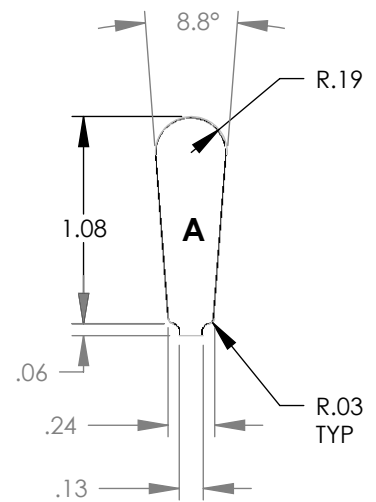

"MADE IN THE USA"

STATOR	SLOT V	CHARACTERISTICS			
		D _a	D _i	N	A
4155G		12.00	8.00	48	0.327

STATOR	SLOT V	CHARACTERISTICS			
		D _a	D _i	N	A
41552		12.00	8.00	54	0.327

www.reuland.com

Copyright © 2010 Reuland Electric Co. All Rights Reserved.

NOTE: CORES ARE WELDED
NOT TO SCALE

MATERIAL: SILICON STEEL
DIMENSIONS: INCHES

REULAND ELECTRIC CO.
INDUSTRY, CA HOWELL, MI CINCINNATI, OH