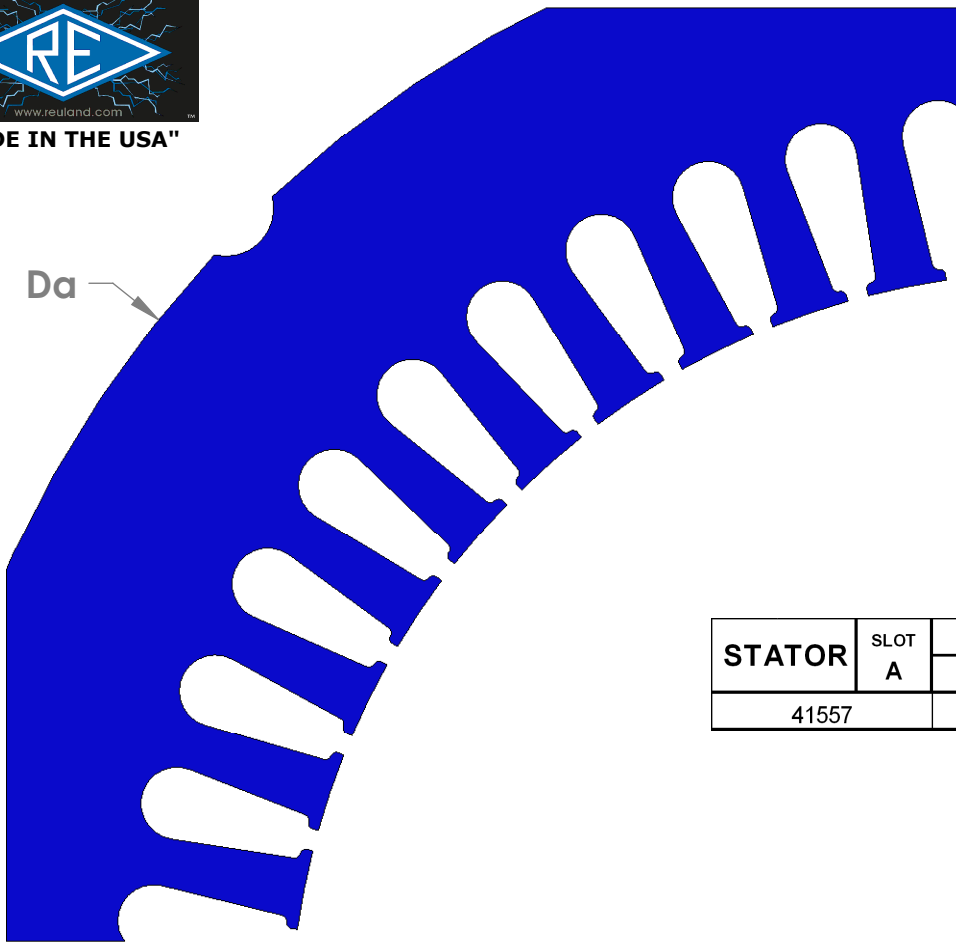

"MADE IN THE USA"

STATOR	SLOT A	CHARACTERISTICS			
		D _a	D _i	N	A
41557		12.00	8.00	48	0.262

STATOR	SLOT B	CHARACTERISTICS			
		D _a	D _i	N	A
41558		12.00	8.00	48	0.183

NOTE: CORES ARE WELDED
NOT TO SCALE

MATERIAL: SILICON STEEL
DIMENSIONS: INCHES

REULAND ELECTRIC CO.
INDUSTRY, CA HOWELL, MI CINCINNATI, OH

www.reuland.com

Copyright © 2010 Reuland Electric Co. All Rights Reserved.