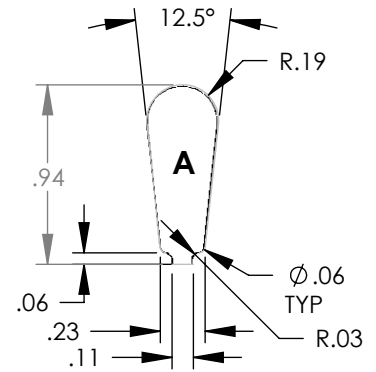

"MADE IN THE USA"

STATOR	SLOT A	CHARACTERISTICS			
		D _a	D _i	N	A
41557		12.00	8.00	48	0.262

STATOR	SLOT B	CHARACTERISTICS			
		D _a	D _i	N	A
41558		12.00	8.00	48	0.183

NOTE: CORES ARE WELDED
NOT TO SCALE

MATERIAL: SILICON STEEL
DIMENSIONS: INCHES

REULAND ELECTRIC CO.
INDUSTRY, CA HOWELL, MI CINCINNATI, OH

www.reuland.com

Copyright © 2010 Reuland Electric Co. All Rights Reserved.