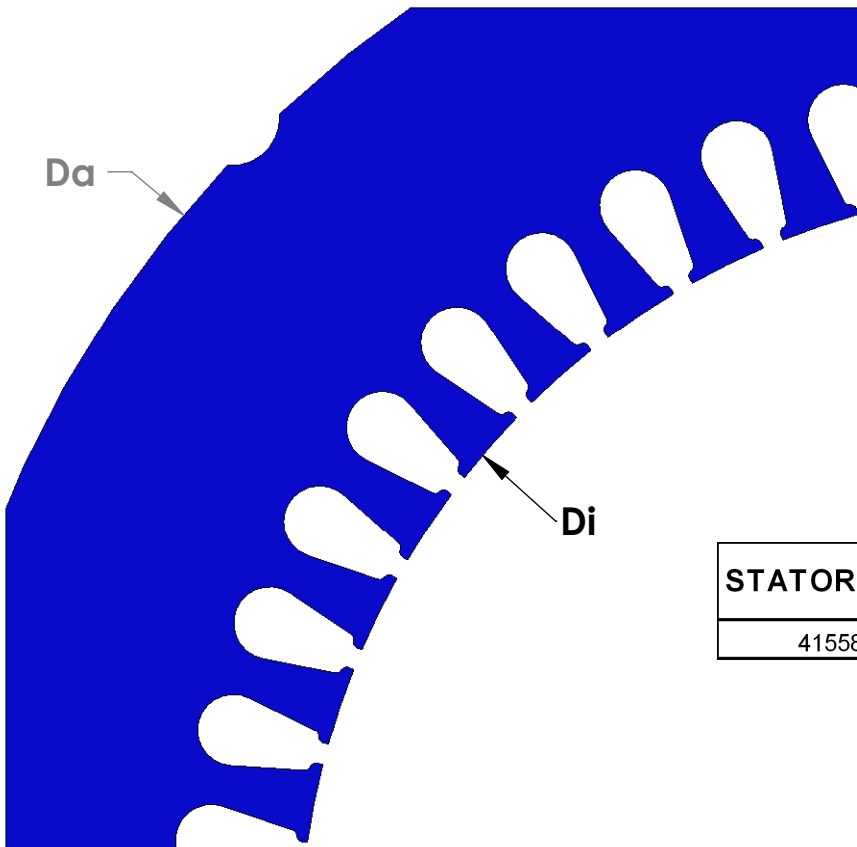

"MADE IN THE USA"

STATOR	SLOT A	CHARACTERISTICS			
		D _a	D _i	N	A
41557		12.00	8.00	48	0.262

STATOR	SLOT B	CHARACTERISTICS			
		D _a	D _i	N	A
41558		12.00	8.00	48	0.183

NOTE: CORES ARE WELDED
NOT TO SCALE

MATERIAL: SILICON STEEL
DIMENSIONS: INCHES

REULAND ELECTRIC CO.
INDUSTRY, CA HOWELL, MI CINCINNATI, OH

www.reuland.com

Copyright © 2010 Reuland Electric Co. All Rights Reserved.