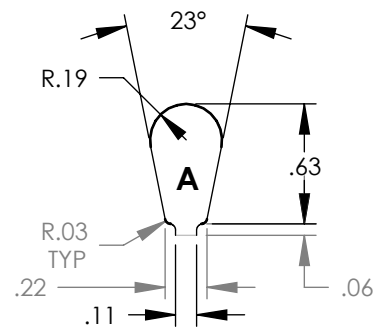

"MADE IN THE USA"

STATOR	SLOT A	CHARACTERISTICS			
		D _a	D _i	N	A
41557		12.00	8.00	48	0.262

STATOR	SLOT B	CHARACTERISTICS			
		D _a	D _i	N	A
41558		12.00	8.00	48	0.183

NOTE: CORES ARE WELDED
NOT TO SCALE

MATERIAL: SILICON STEEL
DIMENSIONS: INCHES

REULAND ELECTRIC CO.
INDUSTRY, CA HOWELL, MI CINCINNATI, OH

www.reuland.com

Copyright © 2010 Reuland Electric Co. All Rights Reserved.