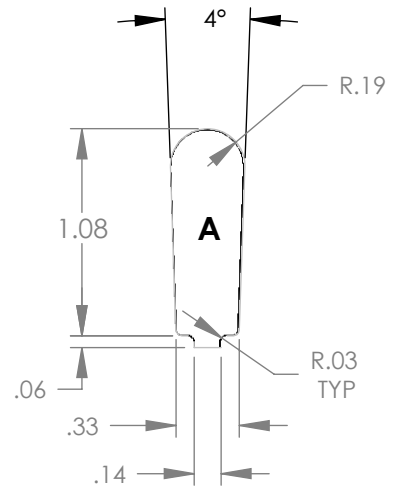

"MADE IN THE USA"

STATOR	SLOT C	CHARACTERISTICS			
		D _a	D _i	N	A
41559		12.00	8.00	48	0.374

STATOR	SLOT E	CHARACTERISTICS			
		D _a	D _i	N	A
41556		12.00	8.00	48	0.504

NOTE: CORES ARE WELDED
NOT TO SCALE

MATERIAL: SILICON STEEL
DIMENSIONS: INCHES

REULAND ELECTRIC CO.
INDUSTRY, CA HOWELL, MI CINCINNATI, OH

www.reuland.com

Copyright © 2010 Reuland Electric Co. All Rights Reserved.