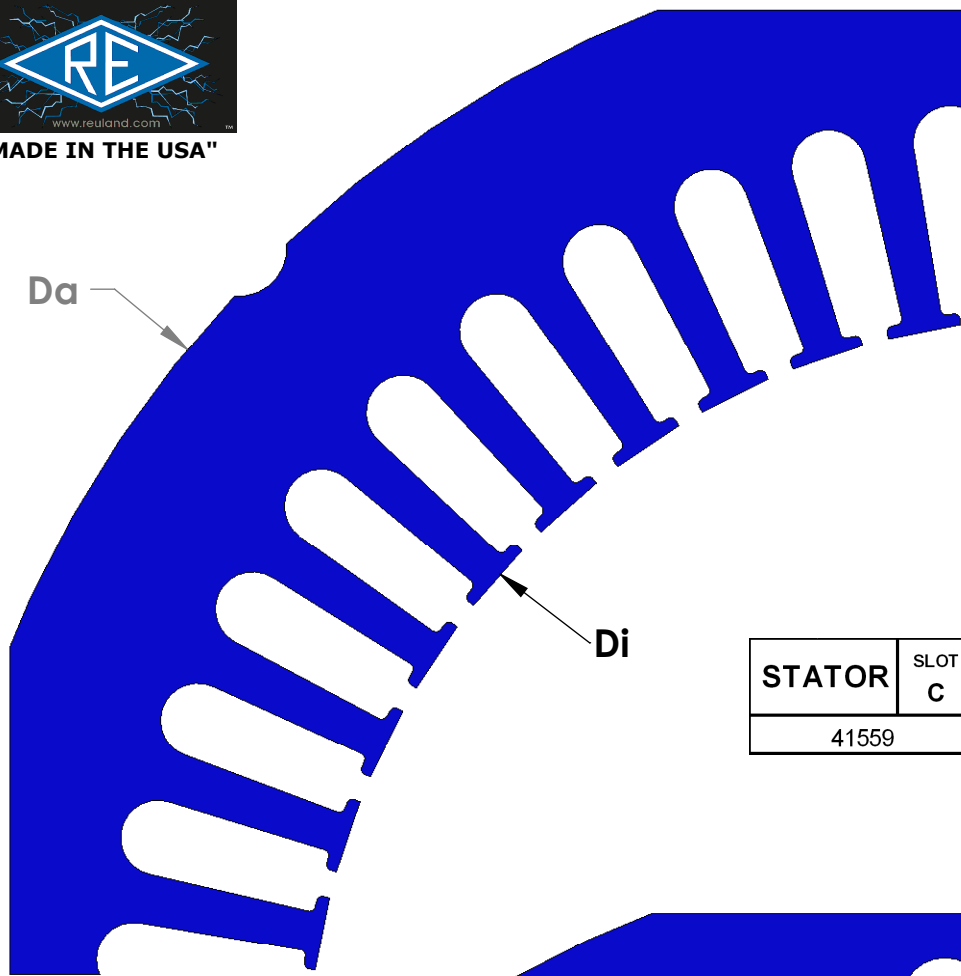

"MADE IN THE USA"

STATOR	SLOT C	CHARACTERISTICS			
		D _a	D _i	N	A
41559		12.00	8.00	48	0.374

STATOR	SLOT E	CHARACTERISTICS			
		D _a	D _i	N	A
41556		12.00	8.00	48	0.504

NOTE: CORES ARE WELDED
NOT TO SCALE

MATERIAL: SILICON STEEL
DIMENSIONS: INCHES

REULAND ELECTRIC CO.
INDUSTRY, CA HOWELL, MI CINCINNATI, OH

www.reuland.com

Copyright © 2010 Reuland Electric Co. All Rights Reserved.