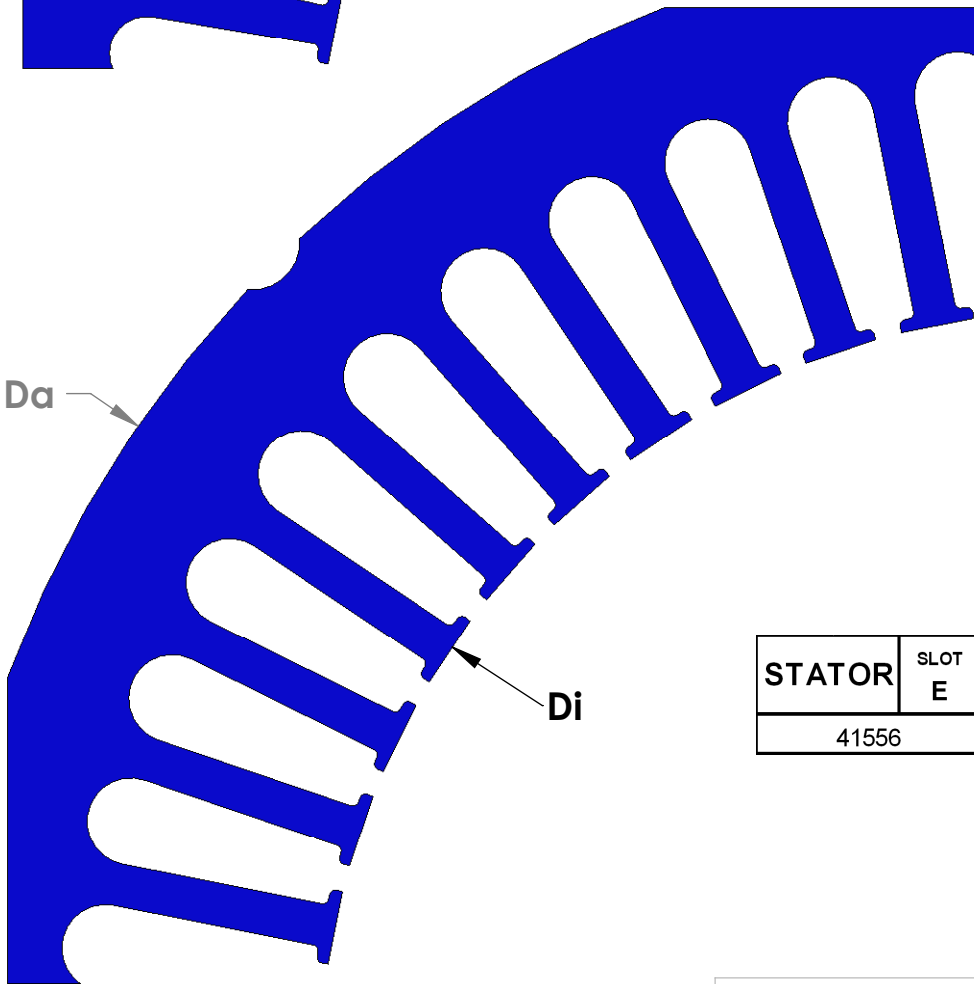

"MADE IN THE USA"

STATOR	SLOT C	CHARACTERISTICS			
		D _a	D _i	N	A
41559		12.00	8.00	48	0.374

STATOR	SLOT E	CHARACTERISTICS			
		D _a	D _i	N	A
41556		12.00	8.00	48	0.504

NOTE: CORES ARE WELDED
NOT TO SCALE

MATERIAL: SILICON STEEL
DIMENSIONS: INCHES

REULAND ELECTRIC CO.
INDUSTRY, CA HOWELL, MI CINCINNATI, OH

www.reuland.com

Copyright © 2010 Reuland Electric Co. All Rights Reserved.