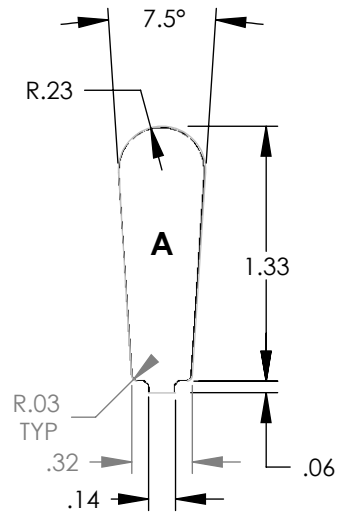

"MADE IN THE USA"

STATOR	SLOT C	CHARACTERISTICS			
		D _a	D _i	N	A
41559		12.00	8.00	48	0.374

STATOR	SLOT E	CHARACTERISTICS			
		D _a	D _i	N	A
41556		12.00	8.00	48	0.504

NOTE: CORES ARE WELDED
NOT TO SCALE

MATERIAL: SILICON STEEL
DIMENSIONS: INCHES

REULAND ELECTRIC CO.
INDUSTRY, CA HOWELL, MI CINCINNATI, OH

www.reuland.com

Copyright © 2010 Reuland Electric Co. All Rights Reserved.