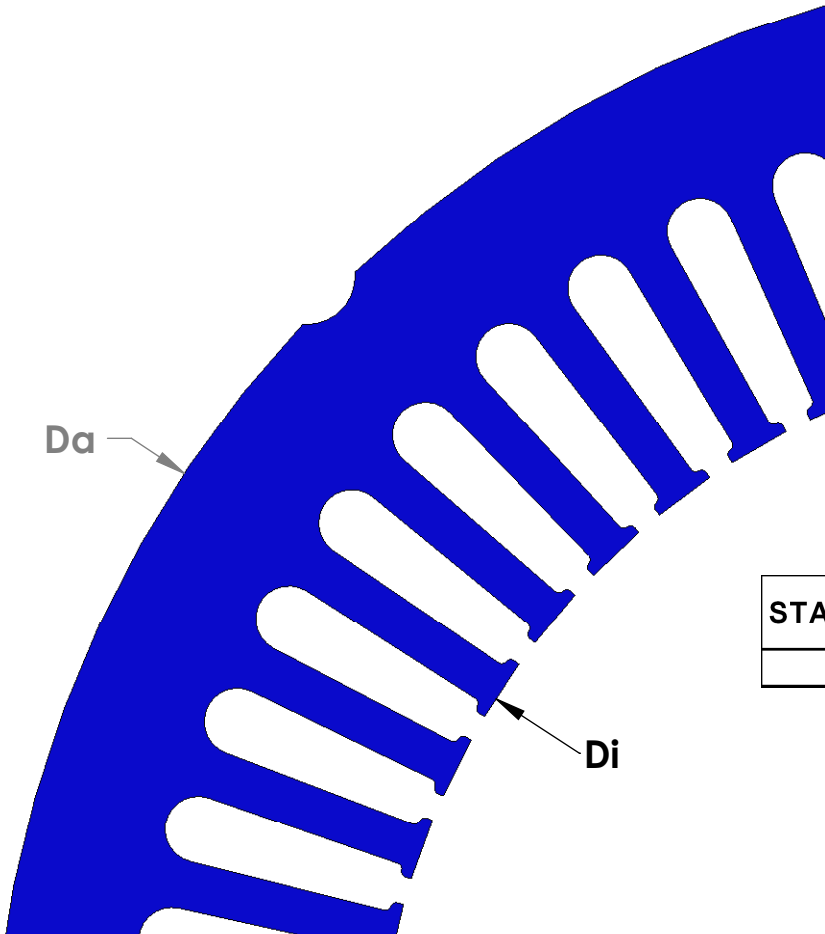

"MADE IN THE USA"

STATOR	SLOT M	CHARACTERISTICS			
		D _a	D _i	N	A
41555		12.00	8.00	48	0.368

STATOR	SLOT M	CHARACTERISTICS			
		D _a	D _i	N	A
4155U		12.00	8.00	54	0.368

NOTE: CORES ARE WELDED
NOT TO SCALE

MATERIAL: SILICON STEEL
DIMENSIONS: INCHES

REULAND ELECTRIC CO.
INDUSTRY, CA HOWELL, MI CINCINNATI, OH

www.reuland.com

Copyright © 2010 Reuland Electric Co. All Rights Reserved.