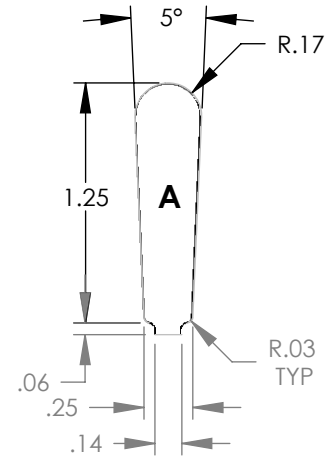

"MADE IN THE USA"

STATOR	SLOT M	CHARACTERISTICS			
		D _a	D _i	N	A
41555		12.00	8.00	48	0.368

STATOR	SLOT M	CHARACTERISTICS			
		D _a	D _i	N	A
4155U		12.00	8.00	54	0.368

NOTE: CORES ARE WELDED
NOT TO SCALE

MATERIAL: SILICON STEEL
DIMENSIONS: INCHES

REULAND ELECTRIC CO.
INDUSTRY, CA HOWELL, MI CINCINNATI, OH

www.reuland.com

Copyright © 2010 Reuland Electric Co. All Rights Reserved.