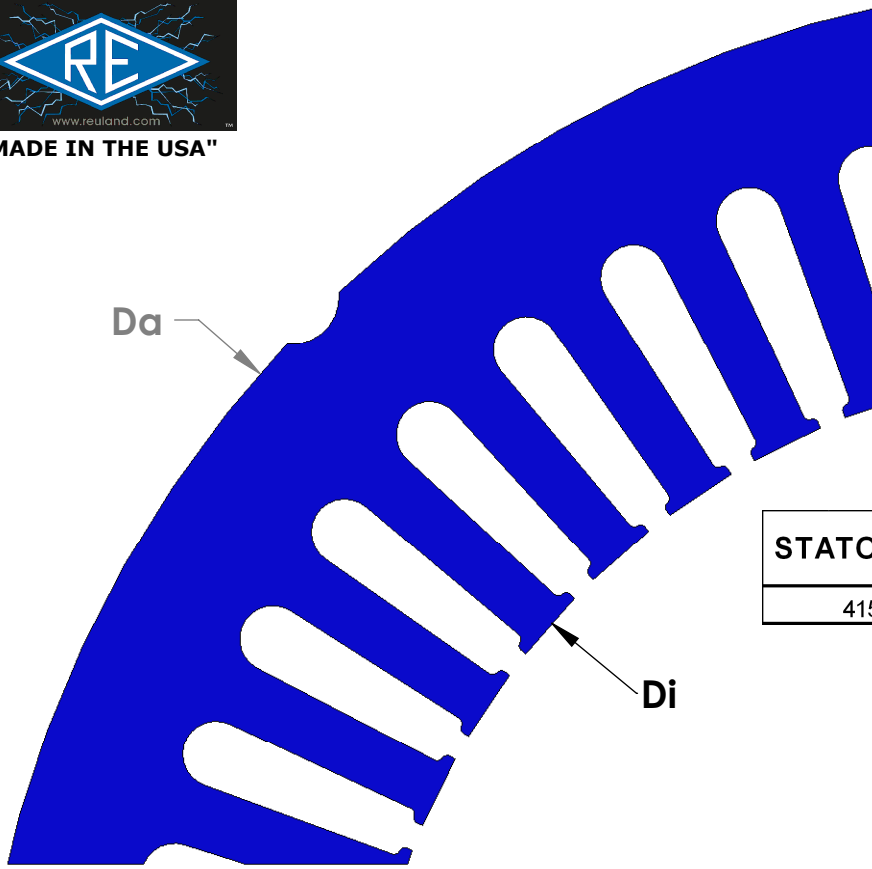

"MADE IN THE USA"

STATOR	SLOT M	CHARACTERISTICS			
		D _a	D _i	N	A
41555		12.00	8.00	48	0.368

STATOR	SLOT M	CHARACTERISTICS			
		D _a	D _i	N	A
4155U		12.00	8.00	54	0.368

NOTE: CORES ARE WELDED
NOT TO SCALE

MATERIAL: SILICON STEEL
DIMENSIONS: INCHES

REULAND ELECTRIC CO.
INDUSTRY, CA HOWELL, MI CINCINNATI, OH

www.reuland.com

Copyright © 2010 Reuland Electric Co. All Rights Reserved.