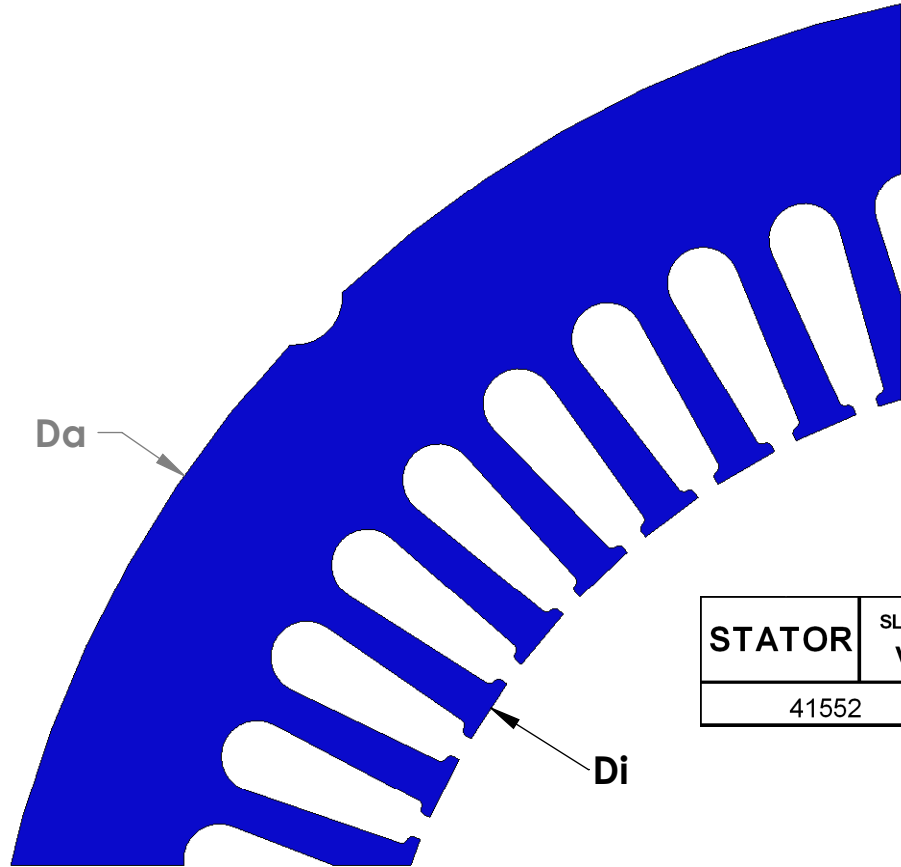

"MADE IN THE USA"

STATOR	SLOT V	CHARACTERISTICS			
		D _a	D _i	N	A
4155G		12.00	8.00	48	0.327

STATOR	SLOT V	CHARACTERISTICS			
		D _a	D _i	N	A
41552		12.00	8.00	54	0.327

NOTE: CORES ARE WELDED
NOT TO SCALE

MATERIAL: SILICON STEEL
DIMENSIONS: INCHES

REULAND ELECTRIC CO.
INDUSTRY, CA HOWELL, MI CINCINNATI, OH

www.reuland.com

Copyright © 2010 Reuland Electric Co. All Rights Reserved.