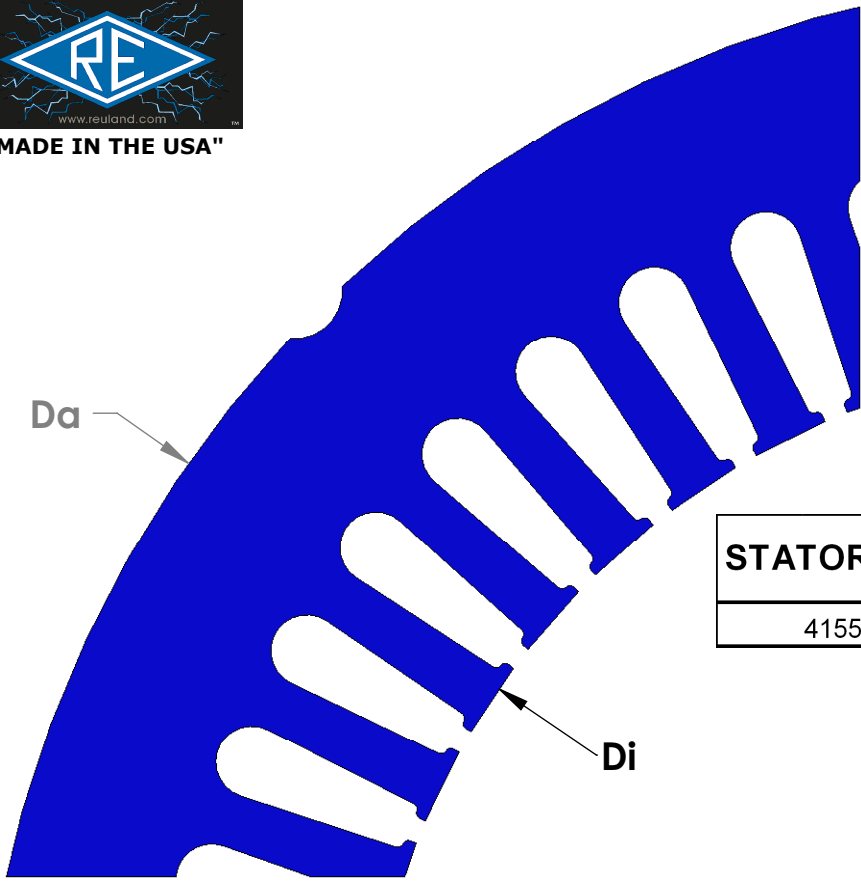

"MADE IN THE USA"

STATOR	SLOT V	CHARACTERISTICS			
		D _a	D _i	N	A
4155G		12.00	8.00	48	0.327

STATOR	SLOT V	CHARACTERISTICS			
		D _a	D _i	N	A
41552		12.00	8.00	54	0.327

NOTE: CORES ARE WELDED
NOT TO SCALE

MATERIAL: SILICON STEEL
DIMENSIONS: INCHES

REULAND ELECTRIC CO.
INDUSTRY, CA HOWELL, MI CINCINNATI, OH

www.reuland.com

Copyright © 2010 Reuland Electric Co. All Rights Reserved.