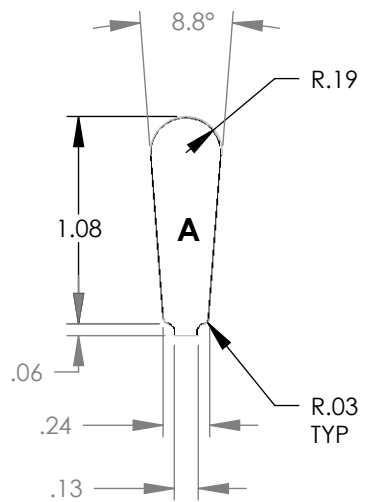

"MADE IN THE USA"

STATOR	SLOT V	CHARACTERISTICS			
		D _a	D _i	N	A
4155G		12.00	8.00	48	0.327

STATOR	SLOT V	CHARACTERISTICS			
		D _a	D _i	N	A
41552		12.00	8.00	54	0.327

NOTE: CORES ARE WELDED
NOT TO SCALE

MATERIAL: SILICON STEEL
DIMENSIONS: INCHES

REULAND ELECTRIC CO.
INDUSTRY, CA HOWELL, MI CINCINNATI, OH

www.reuland.com

Copyright © 2010 Reuland Electric Co. All Rights Reserved.