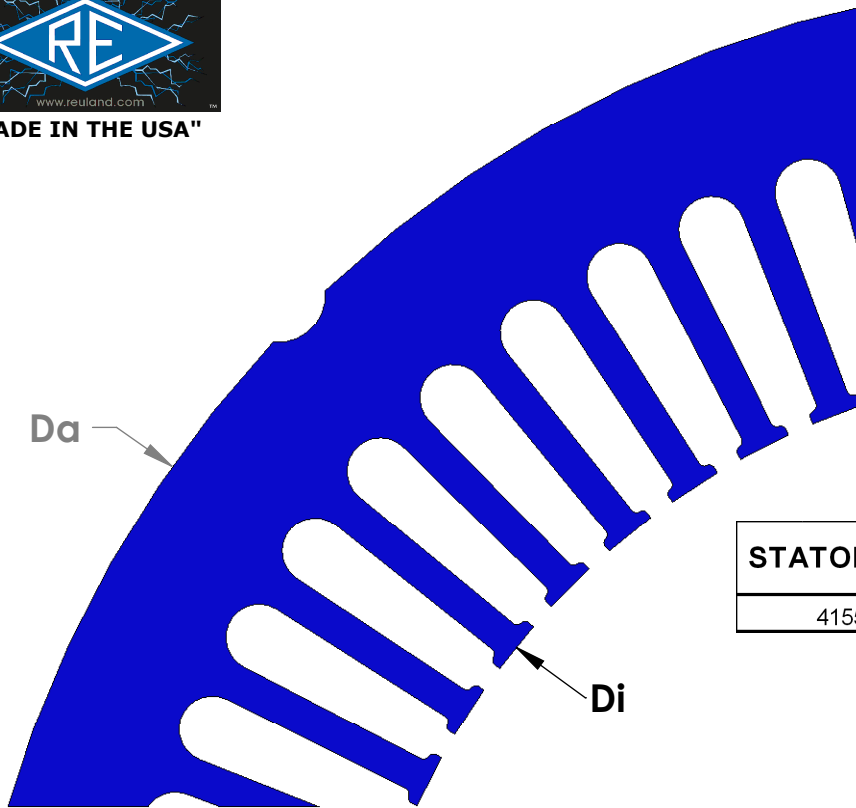

"MADE IN THE USA"

STATOR	SLOT M	CHARACTERISTICS			
		D _a	D _i	N	A
4155V		12.00	8.00	60	0.368

STATOR	SLOT M	CHARACTERISTICS			
		D _a	D _i	N	A
41551		12.00	8.00	72	0.368

NOTE: CORES ARE WELDED
NOT TO SCALE

MATERIAL: SILICON STEEL
DIMENSIONS: INCHES

REULAND ELECTRIC CO.
INDUSTRY, CA HOWELL, MI CINCINNATI, OH

www.reuland.com

Copyright © 2010 Reuland Electric Co. All Rights Reserved.