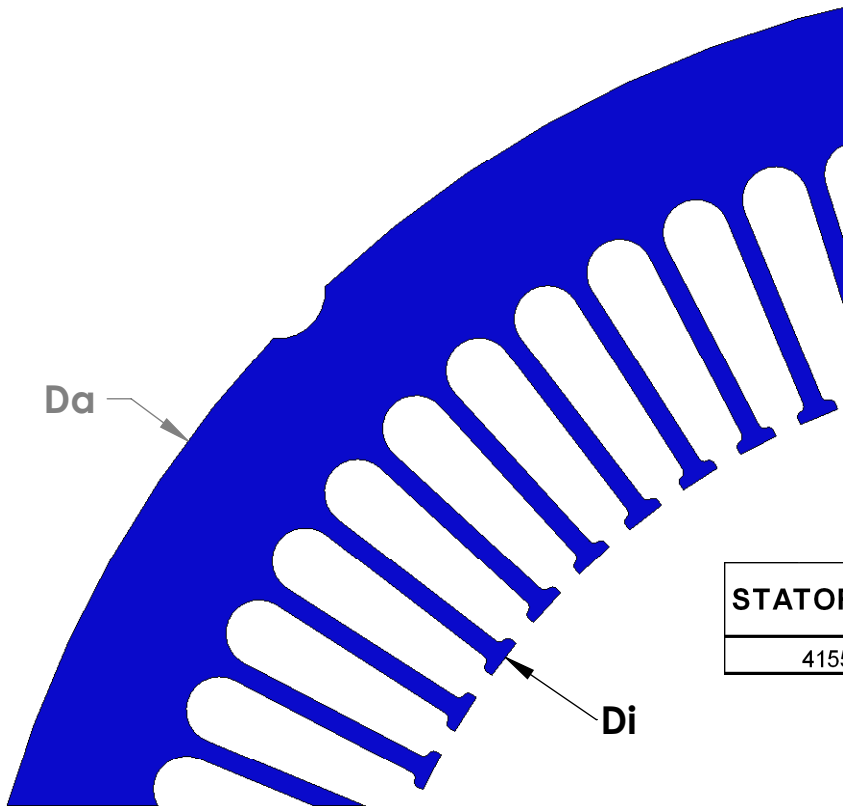

"MADE IN THE USA"

STATOR	SLOT M	CHARACTERISTICS			
		D _a	D _i	N	A
4155V		12.00	8.00	60	0.368

STATOR	SLOT M	CHARACTERISTICS			
		D _a	D _i	N	A
41551		12.00	8.00	72	0.368

NOTE: CORES ARE WELDED
NOT TO SCALE

MATERIAL: SILICON STEEL
DIMENSIONS: INCHES

REULAND ELECTRIC CO.
INDUSTRY, CA HOWELL, MI CINCINNATI, OH

www.reuland.com

Copyright © 2010 Reuland Electric Co. All Rights Reserved.