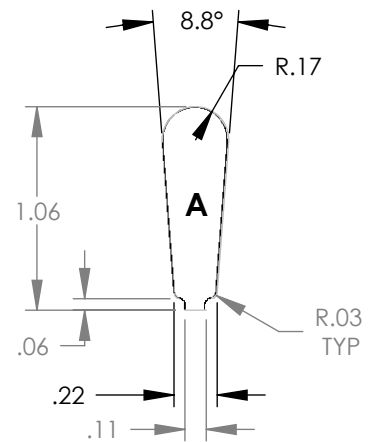

"MADE IN THE USA"

STATOR	SLOT D	CHARACTERISTICS			
		D <sub>a</sub>	D <sub>i</sub>	N	A
41550		12.00	8.00	48	0.281

STATOR	SLOT D	CHARACTERISTICS			
		D <sub>a</sub>	D <sub>i</sub>	N	A
4155W		12.00	8.00	54	0.281

[www.reuland.com](http://www.reuland.com)

Copyright © 2010 Reuland Electric Co. All Rights Reserved.

NOTE: CORES ARE WELDED  
NOT TO SCALE

MATERIAL: SILICON STEEL  
DIMENSIONS: INCHES

**REULAND ELECTRIC CO.**  
INDUSTRY, CA HOWELL, MI CINCINNATI, OH