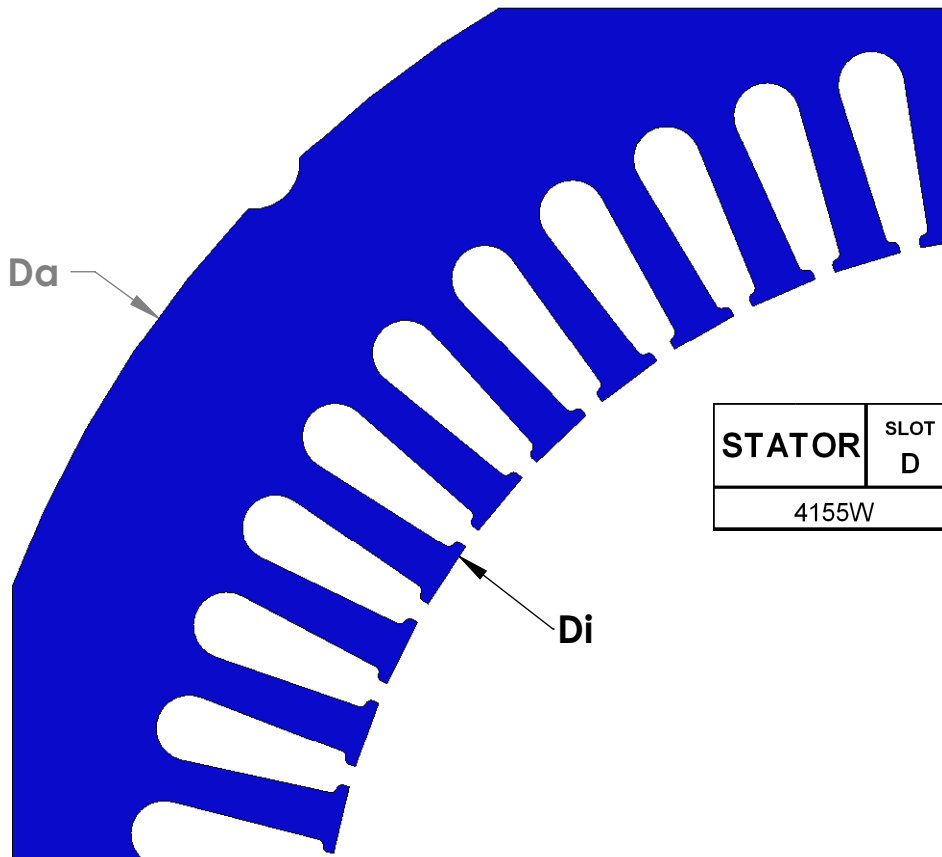

"MADE IN THE USA"

STATOR	SLOT D	CHARACTERISTICS			
		D <sub>a</sub>	D <sub>i</sub>	N	A
41550		12.00	8.00	48	0.281

STATOR	SLOT D	CHARACTERISTICS			
		D <sub>a</sub>	D <sub>i</sub>	N	A
4155W		12.00	8.00	54	0.281

[www.reuland.com](http://www.reuland.com)

Copyright © 2010 Reuland Electric Co. All Rights Reserved.

NOTE: CORES ARE WELDED  
NOT TO SCALE

MATERIAL: SILICON STEEL  
DIMENSIONS: INCHES

**REULAND ELECTRIC CO.**  
INDUSTRY, CA HOWELL, MI CINCINNATI, OH