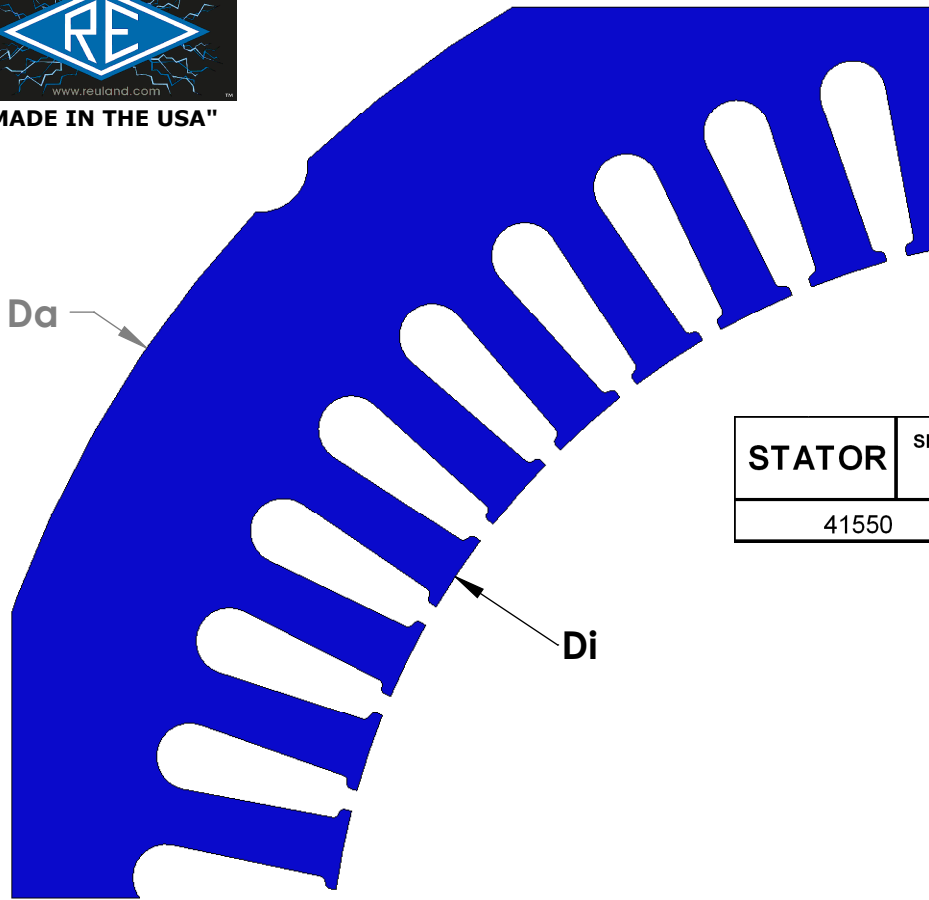

"MADE IN THE USA"

STATOR	SLOT D	CHARACTERISTICS			
		D <sub>a</sub>	D <sub>i</sub>	N	A
41550		12.00	8.00	48	0.281

STATOR	SLOT D	CHARACTERISTICS			
		D <sub>a</sub>	D <sub>i</sub>	N	A
4155W		12.00	8.00	54	0.281

[www.reuland.com](http://www.reuland.com)

Copyright © 2010 Reuland Electric Co. All Rights Reserved.

NOTE: CORES ARE WELDED  
NOT TO SCALE

MATERIAL: SILICON STEEL  
DIMENSIONS: INCHES

**REULAND ELECTRIC CO.**  
INDUSTRY, CA HOWELL, MI CINCINNATI, OH