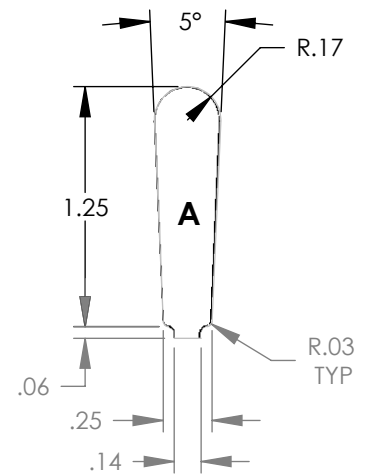

"MADE IN THE USA"

STATOR	SLOT M	CHARACTERISTICS			
		D <sub>a</sub>	D <sub>i</sub>	N	A
4143E		10.50	6.00	36	0.368

STATOR	SLOT M	CHARACTERISTICS			
		D <sub>a</sub>	D <sub>i</sub>	N	A
41435		10.50	6.00	48	0.368

NOTE: CORES ARE WELDED  
NOT TO SCALE

MATERIAL: SILICON STEEL  
DIMENSIONS: INCHES

**REULAND ELECTRIC CO.**  
INDUSTRY, CA HOWELL, MI CINCINNATI, OH

[www.reuland.com](http://www.reuland.com)

Copyright © 2010 Reuland Electric Co. All Rights Reserved.