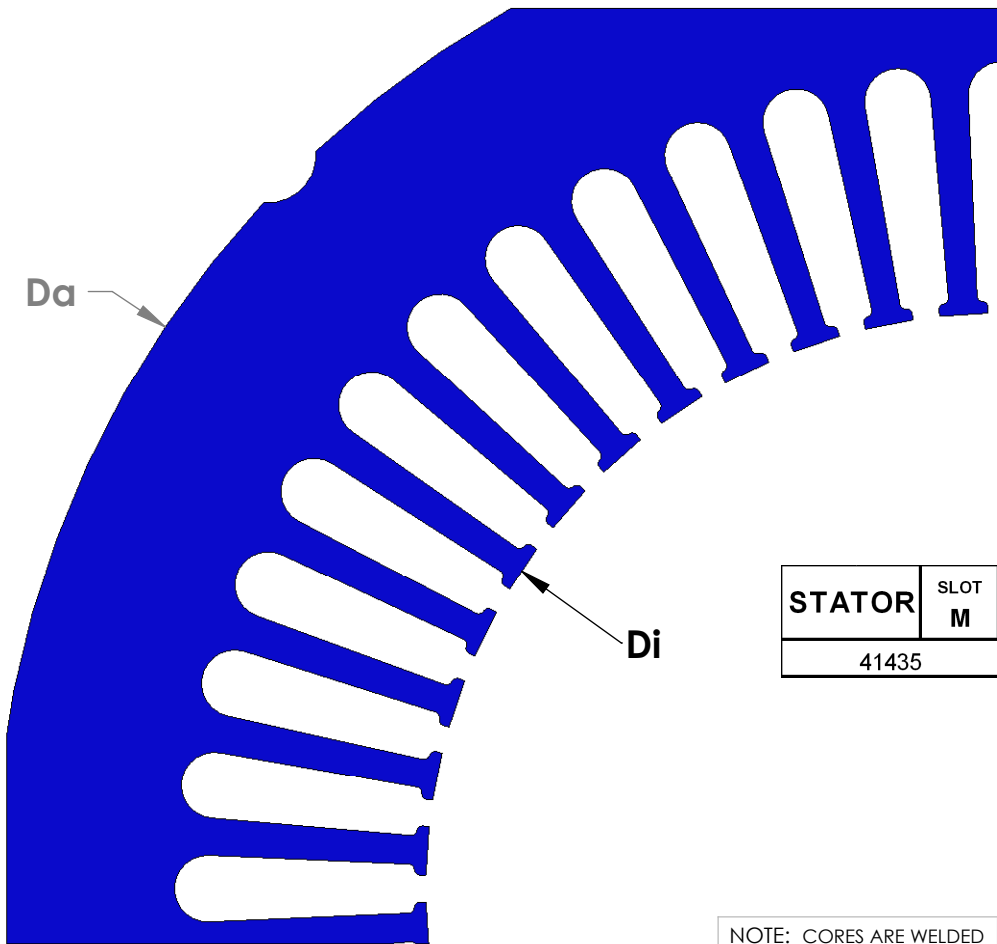

"MADE IN THE USA"

STATOR	SLOT M	CHARACTERISTICS			
		D <sub>a</sub>	D <sub>i</sub>	N	A
4143E		10.50	6.00	36	0.368

STATOR	SLOT M	CHARACTERISTICS			
		D <sub>a</sub>	D <sub>i</sub>	N	A
41435		10.50	6.00	48	0.368

NOTE: CORES ARE WELDED  
NOT TO SCALE

MATERIAL: SILICON STEEL  
DIMENSIONS: INCHES

**REULAND ELECTRIC CO.**  
INDUSTRY, CA HOWELL, MI CINCINNATI, OH

[www.reuland.com](http://www.reuland.com)

Copyright © 2010 Reuland Electric Co. All Rights Reserved.