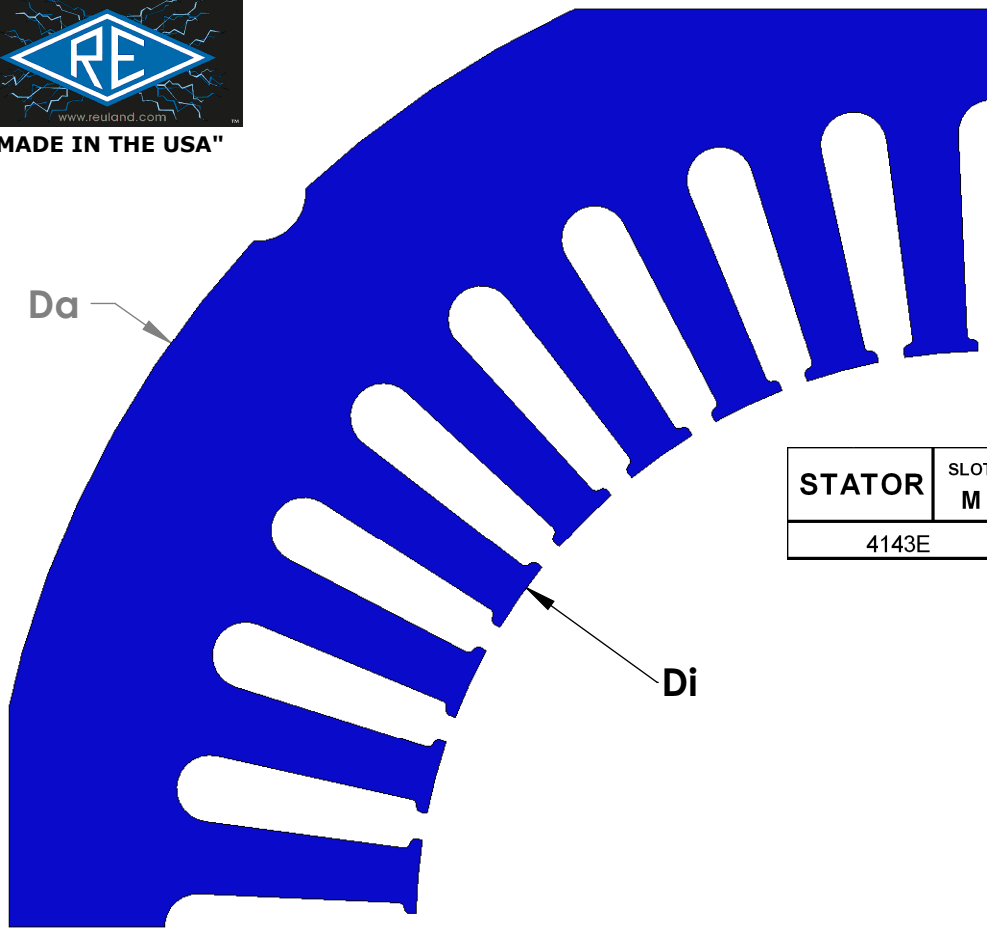

"MADE IN THE USA"

STATOR	SLOT M	CHARACTERISTICS			
		D <sub>a</sub>	D <sub>i</sub>	N	A
4143E		10.50	6.00	36	0.368

STATOR	SLOT M	CHARACTERISTICS			
		D <sub>a</sub>	D <sub>i</sub>	N	A
41435		10.50	6.00	48	0.368

NOTE: CORES ARE WELDED  
NOT TO SCALE

MATERIAL: SILICON STEEL  
DIMENSIONS: INCHES

**REULAND ELECTRIC CO.**  
INDUSTRY, CA HOWELL, MI CINCINNATI, OH

[www.reuland.com](http://www.reuland.com)

Copyright © 2010 Reuland Electric Co. All Rights Reserved.