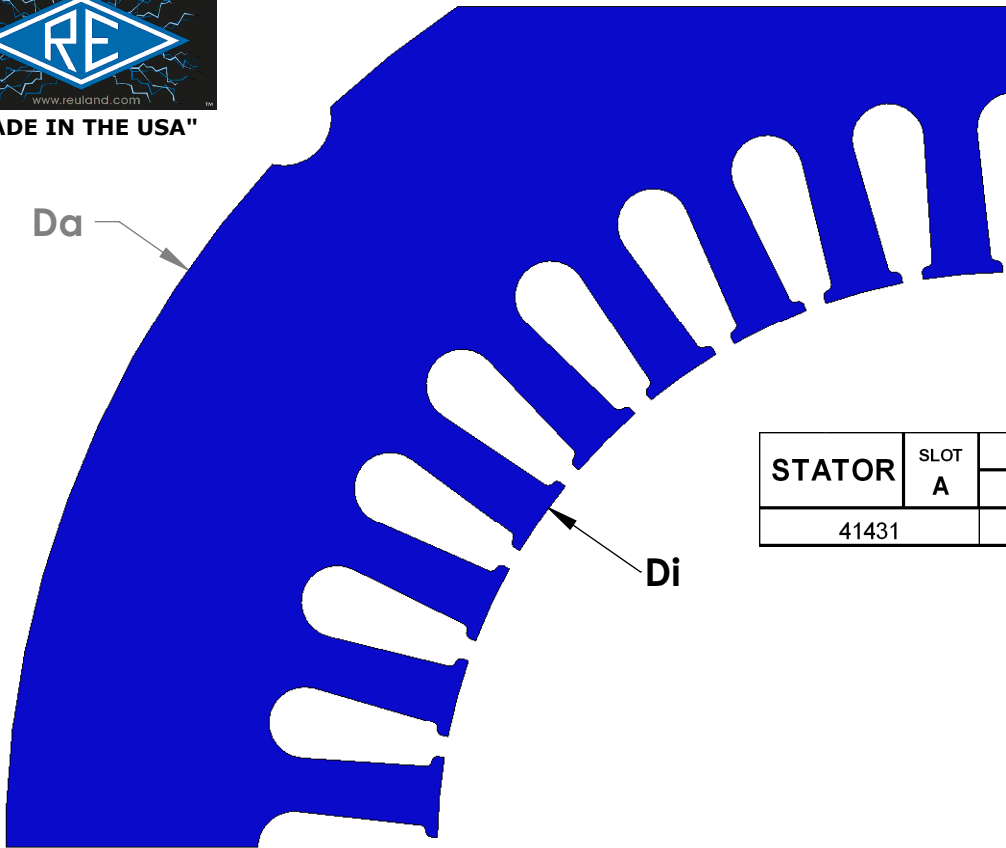

"MADE IN THE USA"

STATOR	SLOT A	CHARACTERISTICS			
		D _a	D _i	N	A
41431		10.50	6.00	36	0.262

STATOR	SLOT A	CHARACTERISTICS			
		D _a	D _i	N	A
4143A		10.50	6.00	48	0.262

NOTE: CORES ARE WELDED
NOT TO SCALE

MATERIAL: SILICON STEEL
DIMENSIONS: INCHES

REULAND ELECTRIC CO.
INDUSTRY, CA HOWELL, MI CINCINNATI, OH

www.reuland.com

Copyright © 2010 Reuland Electric Co. All Rights Reserved.