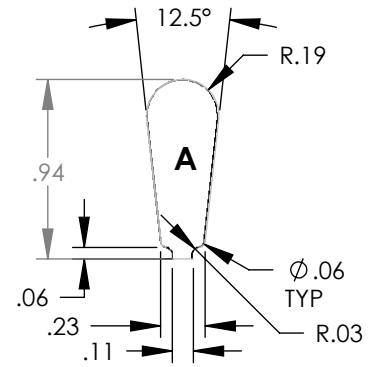

"MADE IN THE USA"

STATOR	SLOT A	CHARACTERISTICS			
		D _a	D _i	N	A
41431		10.50	6.00	36	0.262

STATOR	SLOT A	CHARACTERISTICS			
		D _a	D _i	N	A
4143A		10.50	6.00	48	0.262

NOTE: CORES ARE WELDED
NOT TO SCALE

MATERIAL: SILICON STEEL
DIMENSIONS: INCHES

REULAND ELECTRIC CO.
INDUSTRY, CA HOWELL, MI CINCINNATI, OH

www.reuland.com

Copyright © 2010 Reuland Electric Co. All Rights Reserved.