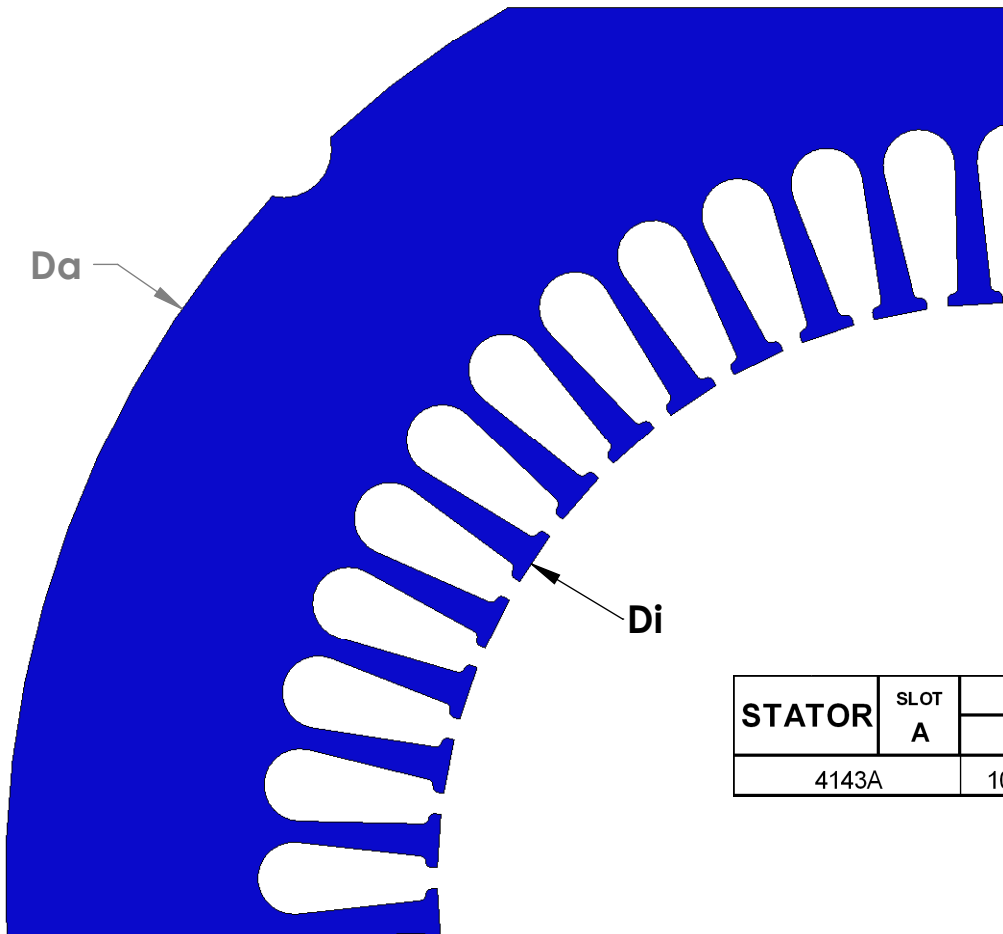

"MADE IN THE USA"

STATOR	SLOT A	CHARACTERISTICS			
		D _a	D _i	N	A
41431		10.50	6.00	36	0.262

STATOR	SLOT A	CHARACTERISTICS			
		D _a	D _i	N	A
4143A		10.50	6.00	48	0.262

NOTE: CORES ARE WELDED
NOT TO SCALE

MATERIAL: SILICON STEEL
DIMENSIONS: INCHES

REULAND ELECTRIC CO.
INDUSTRY, CA HOWELL, MI CINCINNATI, OH

www.reuland.com

Copyright © 2010 Reuland Electric Co. All Rights Reserved.