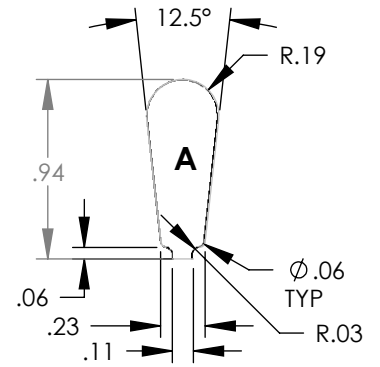

"MADE IN THE USA"

| STATOR | SLOT A | CHARACTERISTICS | | | |
|--------|-----------|-----------------|----------------|----|-------|
| | | D _a | D _i | N | A |
| 41431 | | 10.50 | 6.00 | 36 | 0.262 |

| STATOR | SLOT A | CHARACTERISTICS | | | |
|--------|-----------|-----------------|----------------|----|-------|
| | | D _a | D _i | N | A |
| 4143A | | 10.50 | 6.00 | 48 | 0.262 |

NOTE: CORES ARE WELDED
NOT TO SCALE

MATERIAL: SILICON STEEL
DIMENSIONS: INCHES

REULAND ELECTRIC CO.
INDUSTRY, CA HOWELL, MI CINCINNATI, OH

www.reuland.com

Copyright © 2010 Reuland Electric Co. All Rights Reserved.