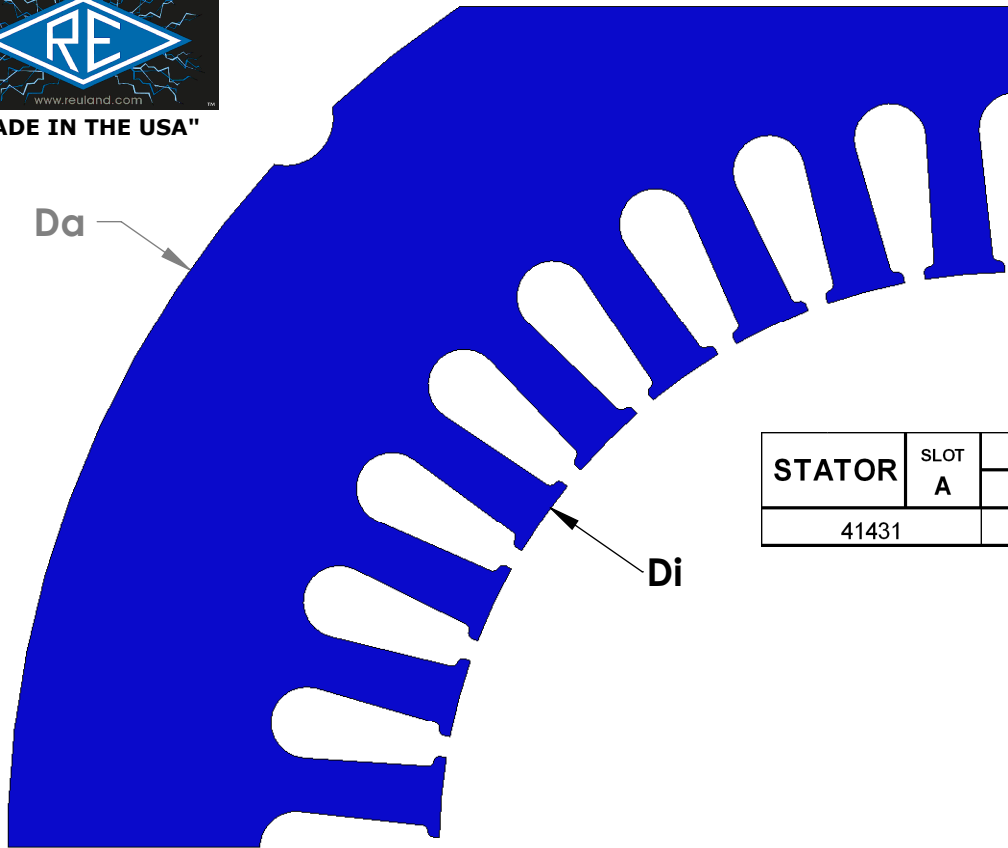

"MADE IN THE USA"

| STATOR | SLOT A | CHARACTERISTICS | | | |
|--------|-----------|-----------------|----------------|----|-------|
| | | D _a | D _i | N | A |
| 41431 | | 10.50 | 6.00 | 36 | 0.262 |

| STATOR | SLOT A | CHARACTERISTICS | | | |
|--------|-----------|-----------------|----------------|----|-------|
| | | D _a | D _i | N | A |
| 4143A | | 10.50 | 6.00 | 48 | 0.262 |

NOTE: CORES ARE WELDED
NOT TO SCALE

MATERIAL: SILICON STEEL
DIMENSIONS: INCHES

REULAND ELECTRIC CO.
INDUSTRY, CA HOWELL, MI CINCINNATI, OH

www.reuland.com

Copyright © 2010 Reuland Electric Co. All Rights Reserved.