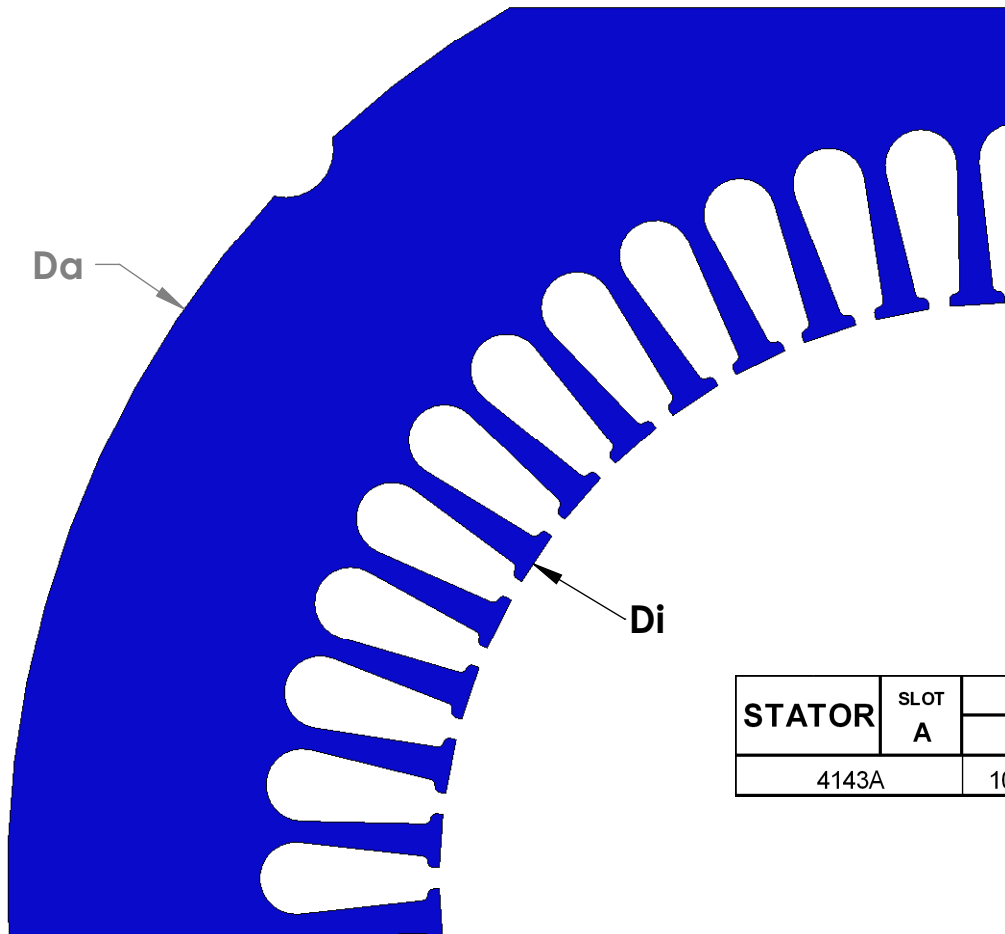

"MADE IN THE USA"

| STATOR | SLOT A | CHARACTERISTICS | | | |
|--------|-----------|-----------------|----------------|----|-------|
| | | D _a | D _i | N | A |
| 41431 | | 10.50 | 6.00 | 36 | 0.262 |

| STATOR | SLOT A | CHARACTERISTICS | | | |
|--------|-----------|-----------------|----------------|----|-------|
| | | D _a | D _i | N | A |
| 4143A | | 10.50 | 6.00 | 48 | 0.262 |

NOTE: CORES ARE WELDED
NOT TO SCALE

MATERIAL: SILICON STEEL
DIMENSIONS: INCHES

REULAND ELECTRIC CO.
INDUSTRY, CA HOWELL, MI CINCINNATI, OH

www.reuland.com

Copyright © 2010 Reuland Electric Co. All Rights Reserved.