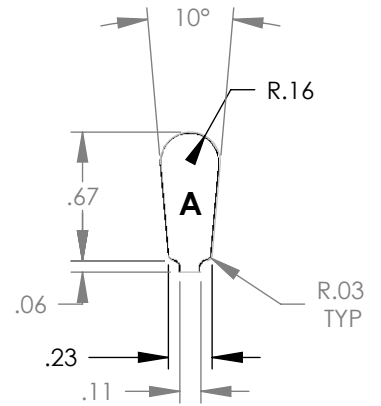

"MADE IN THE USA"

STATOR	SLOT F	CHARACTERISTICS			
		D <sub>a</sub>	D <sub>i</sub>	N	A
4133A		9.00	6.00	36	0.175

STATOR	SLOT F	CHARACTERISTICS			
		D <sub>a</sub>	D <sub>i</sub>	N	A
4133H		9.00	6.00	48	0.175

NOTE: CORES ARE WELDED  
NOT TO SCALE

MATERIAL: SILICON STEEL  
DIMENSIONS: INCHES

**REULAND ELECTRIC CO.**  
INDUSTRY, CA HOWELL, MI CINCINNATI, OH

[www.reuland.com](http://www.reuland.com)

Copyright © 2010 Reuland Electric Co. All Rights Reserved.