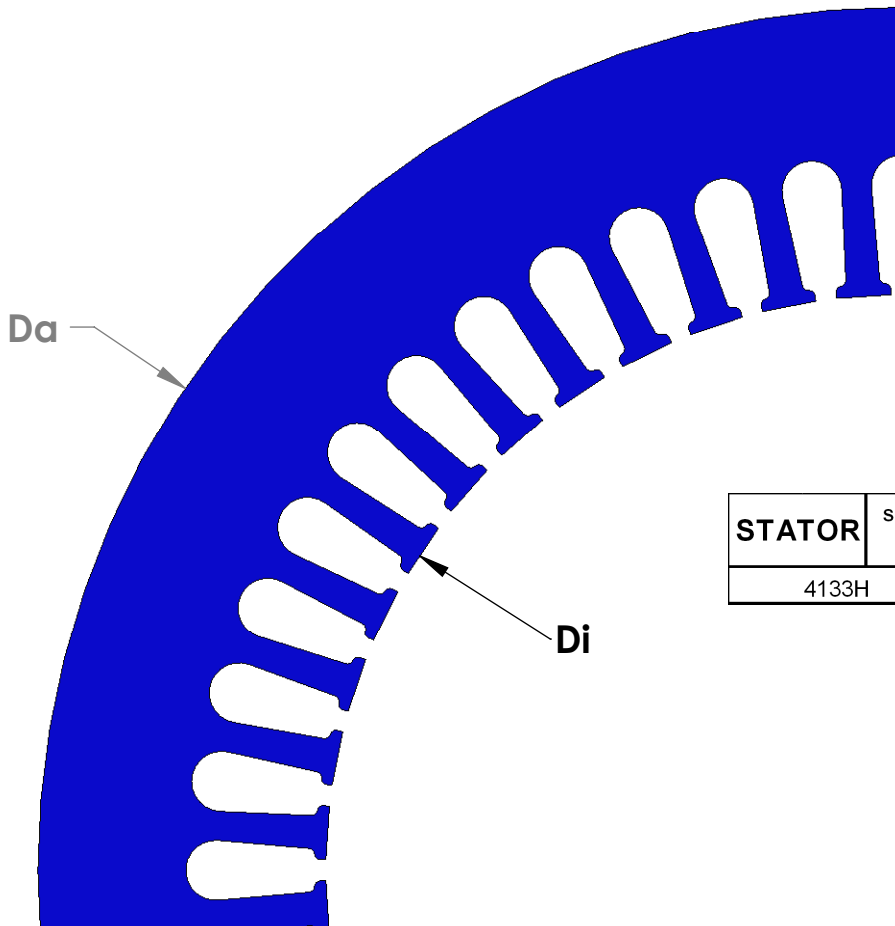

"MADE IN THE USA"

STATOR	SLOT F	CHARACTERISTICS			
		D <sub>a</sub>	D <sub>i</sub>	N	A
4133A		9.00	6.00	36	0.175

STATOR	SLOT F	CHARACTERISTICS			
		D <sub>a</sub>	D <sub>i</sub>	N	A
4133H		9.00	6.00	48	0.175

NOTE: CORES ARE WELDED  
NOT TO SCALE

MATERIAL: SILICON STEEL  
DIMENSIONS: INCHES

**REULAND ELECTRIC CO.**  
INDUSTRY, CA HOWELL, MI CINCINNATI, OH

[www.reuland.com](http://www.reuland.com)

Copyright © 2010 Reuland Electric Co. All Rights Reserved.