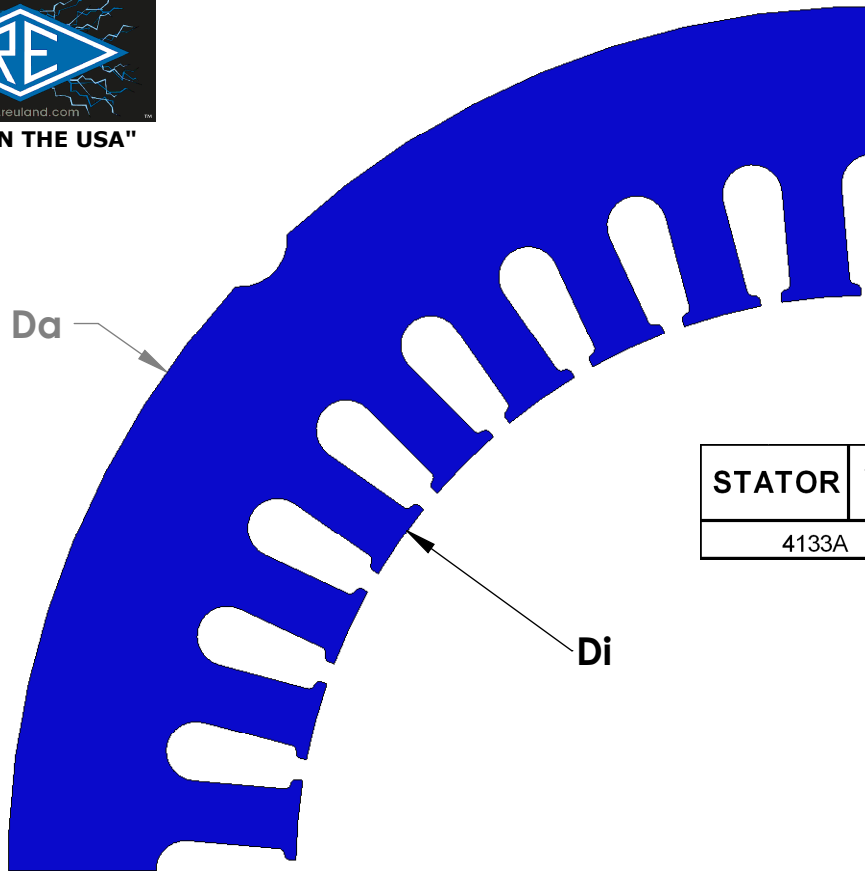

"MADE IN THE USA"

STATOR	SLOT F	CHARACTERISTICS			
		D <sub>a</sub>	D <sub>i</sub>	N	A
4133A		9.00	6.00	36	0.175

STATOR	SLOT F	CHARACTERISTICS			
		D <sub>a</sub>	D <sub>i</sub>	N	A
4133H		9.00	6.00	48	0.175

NOTE: CORES ARE WELDED  
NOT TO SCALE

MATERIAL: SILICON STEEL  
DIMENSIONS: INCHES

**REULAND ELECTRIC CO.**  
INDUSTRY, CA HOWELL, MI CINCINNATI, OH

[www.reuland.com](http://www.reuland.com)

Copyright © 2010 Reuland Electric Co. All Rights Reserved.