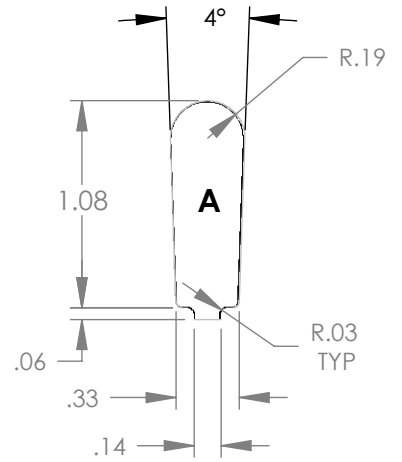

"MADE IN THE USA"

STATOR	SLOT C	CHARACTERISTICS			
		D _a	D _i	N	A
41323		9.00	5.12	36	0.374

STATOR	SLOT D	CHARACTERISTICS			
		D _a	D _i	N	A
41324		9.00	5.12	36	0.281

NOTE: CORES ARE WELDED
NOT TO SCALE

MATERIAL: SILICON STEEL
DIMENSIONS: INCHES

REULAND ELECTRIC CO.
INDUSTRY, CA HOWELL, MI CINCINNATI, OH

www.reuland.com

Copyright © 2010 Reuland Electric Co. All Rights Reserved.