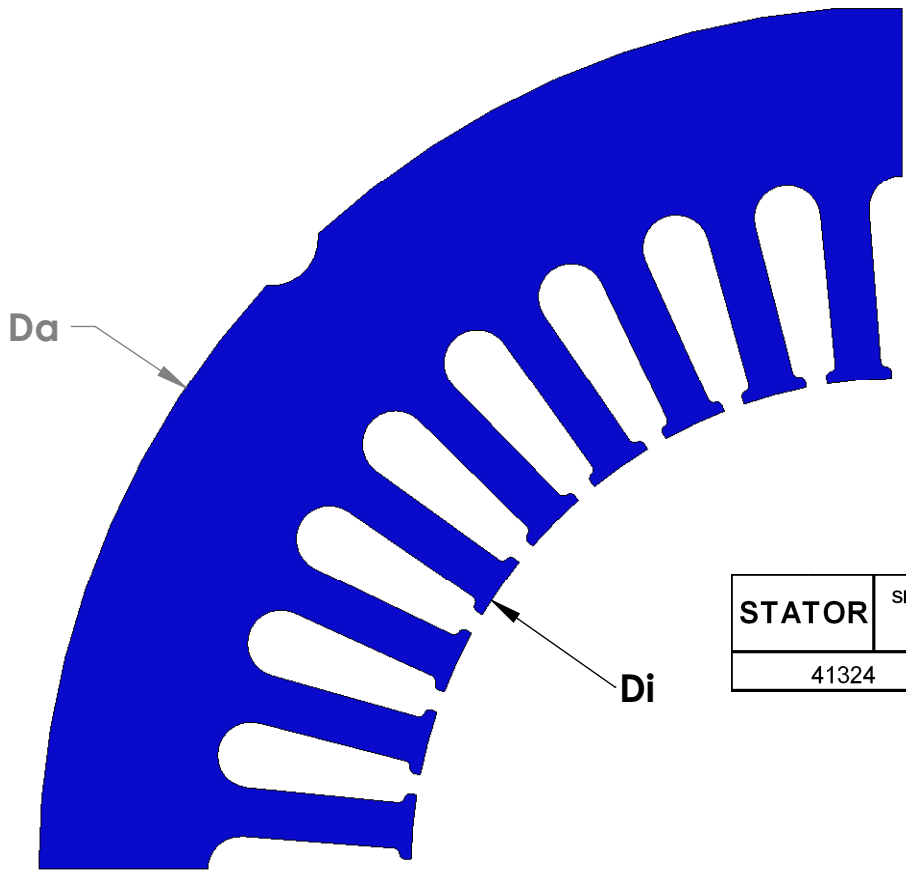

"MADE IN THE USA"

STATOR	SLOT C	CHARACTERISTICS			
		D _a	D _i	N	A
41323		9.00	5.12	36	0.374

STATOR	SLOT D	CHARACTERISTICS			
		D _a	D _i	N	A
41324		9.00	5.12	36	0.281

NOTE: CORES ARE WELDED
NOT TO SCALE

MATERIAL: SILICON STEEL
DIMENSIONS: INCHES

REULAND ELECTRIC CO.
INDUSTRY, CA HOWELL, MI CINCINNATI, OH

www.reuland.com

Copyright © 2010 Reuland Electric Co. All Rights Reserved.