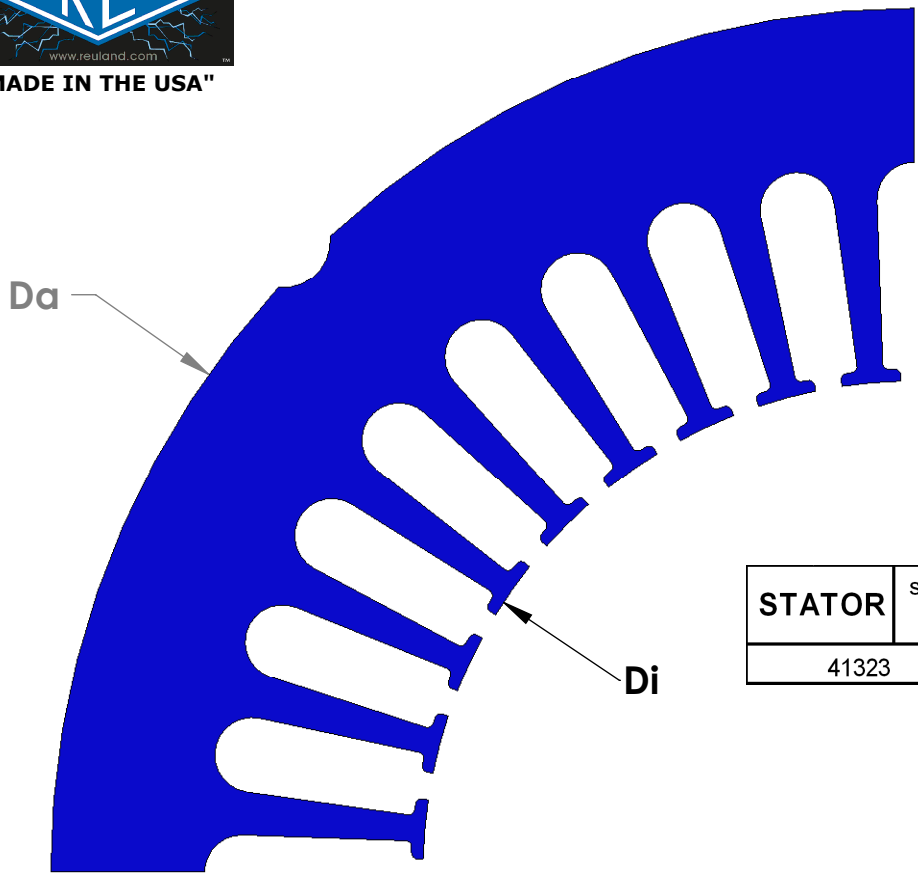

"MADE IN THE USA"

STATOR	SLOT C	CHARACTERISTICS			
		D _a	D _i	N	A
41323		9.00	5.12	36	0.374

STATOR	SLOT D	CHARACTERISTICS			
		D _a	D _i	N	A
41324		9.00	5.12	36	0.281

NOTE: CORES ARE WELDED
NOT TO SCALE

MATERIAL: SILICON STEEL
DIMENSIONS: INCHES

REULAND ELECTRIC CO.
INDUSTRY, CA HOWELL, MI CINCINNATI, OH

www.reuland.com

Copyright © 2010 Reuland Electric Co. All Rights Reserved.