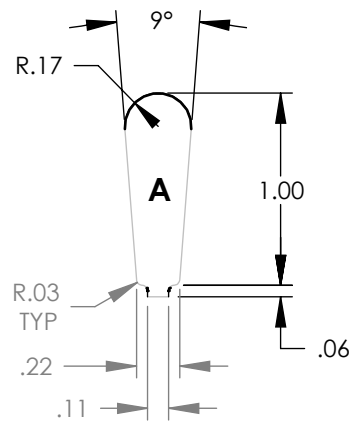

"MADE IN THE USA"

STATOR	SLOT C	CHARACTERISTICS			
		D _a	D _i	N	A
41323		9.00	5.12	36	0.374

STATOR	SLOT D	CHARACTERISTICS			
		D _a	D _i	N	A
41324		9.00	5.12	36	0.281

NOTE: CORES ARE WELDED
NOT TO SCALE

MATERIAL: SILICON STEEL
DIMENSIONS: INCHES

REULAND ELECTRIC CO.
INDUSTRY, CA HOWELL, MI CINCINNATI, OH

www.reuland.com

Copyright © 2010 Reuland Electric Co. All Rights Reserved.